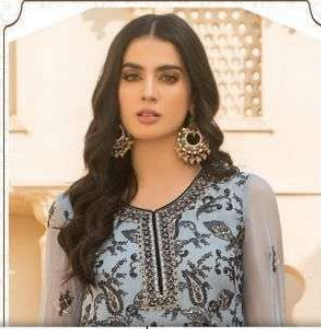

SHANAYA[®]

Rose **ERINA**

SHANAYA

Rose ERINA

HELLO TO EVERYONE

D.NO	TOP	INNER	BOTTOM	DUPATTA
14001	FOX GEORGETTE (HEAVY EMBROIDERY)	SANTOON	SANTOON	HEAVY NAZMEEN
14002	FOX GEORGETTE (HEAVY EMBROIDERY)	SANTOON	SANTOON	HEAVY NAZMEEN
14003	FOX GEORGETTE (HEAVY EMBROIDERY)	SANTOON	SANTOON	HEAVY NAZMEEN