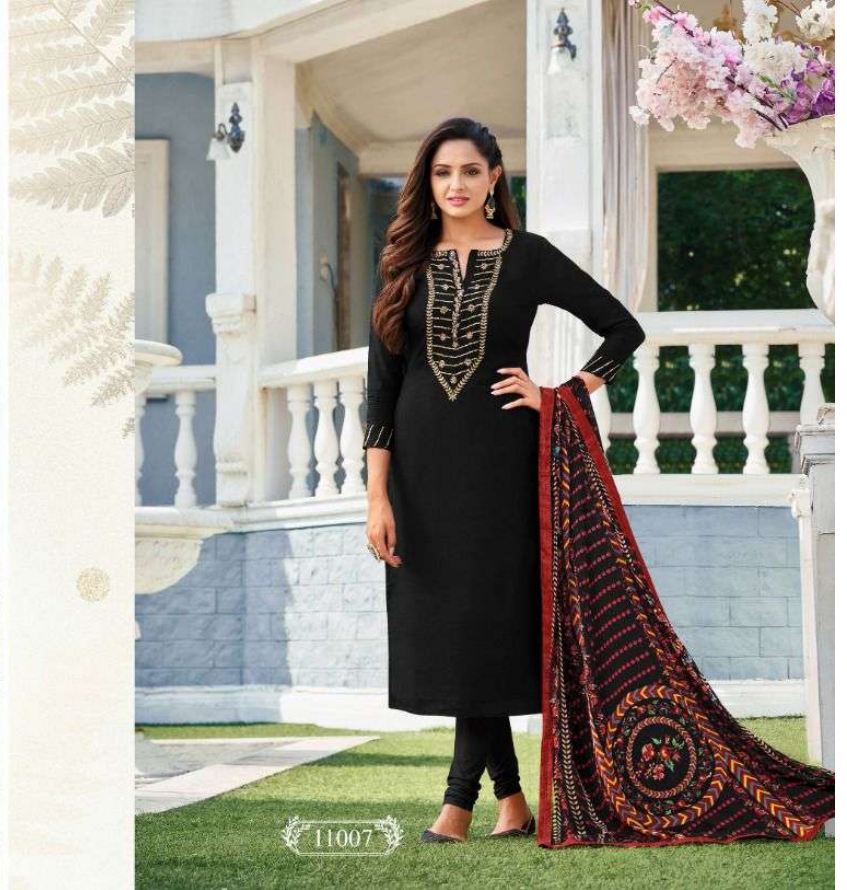

DAIRY  
MILK

With inner  
VOL-35

DAIRY  
MILK

With inner  
VOL-35

UNIQUE  
STYLE  
AND PERSONALITY

AMAZING AT FIRE

11007

YOU NATURALLY CREATE A TRICK WHICH IS FOLLOWED BY EVERYONE IN YOUR GROUP.  
A STATUS BEING