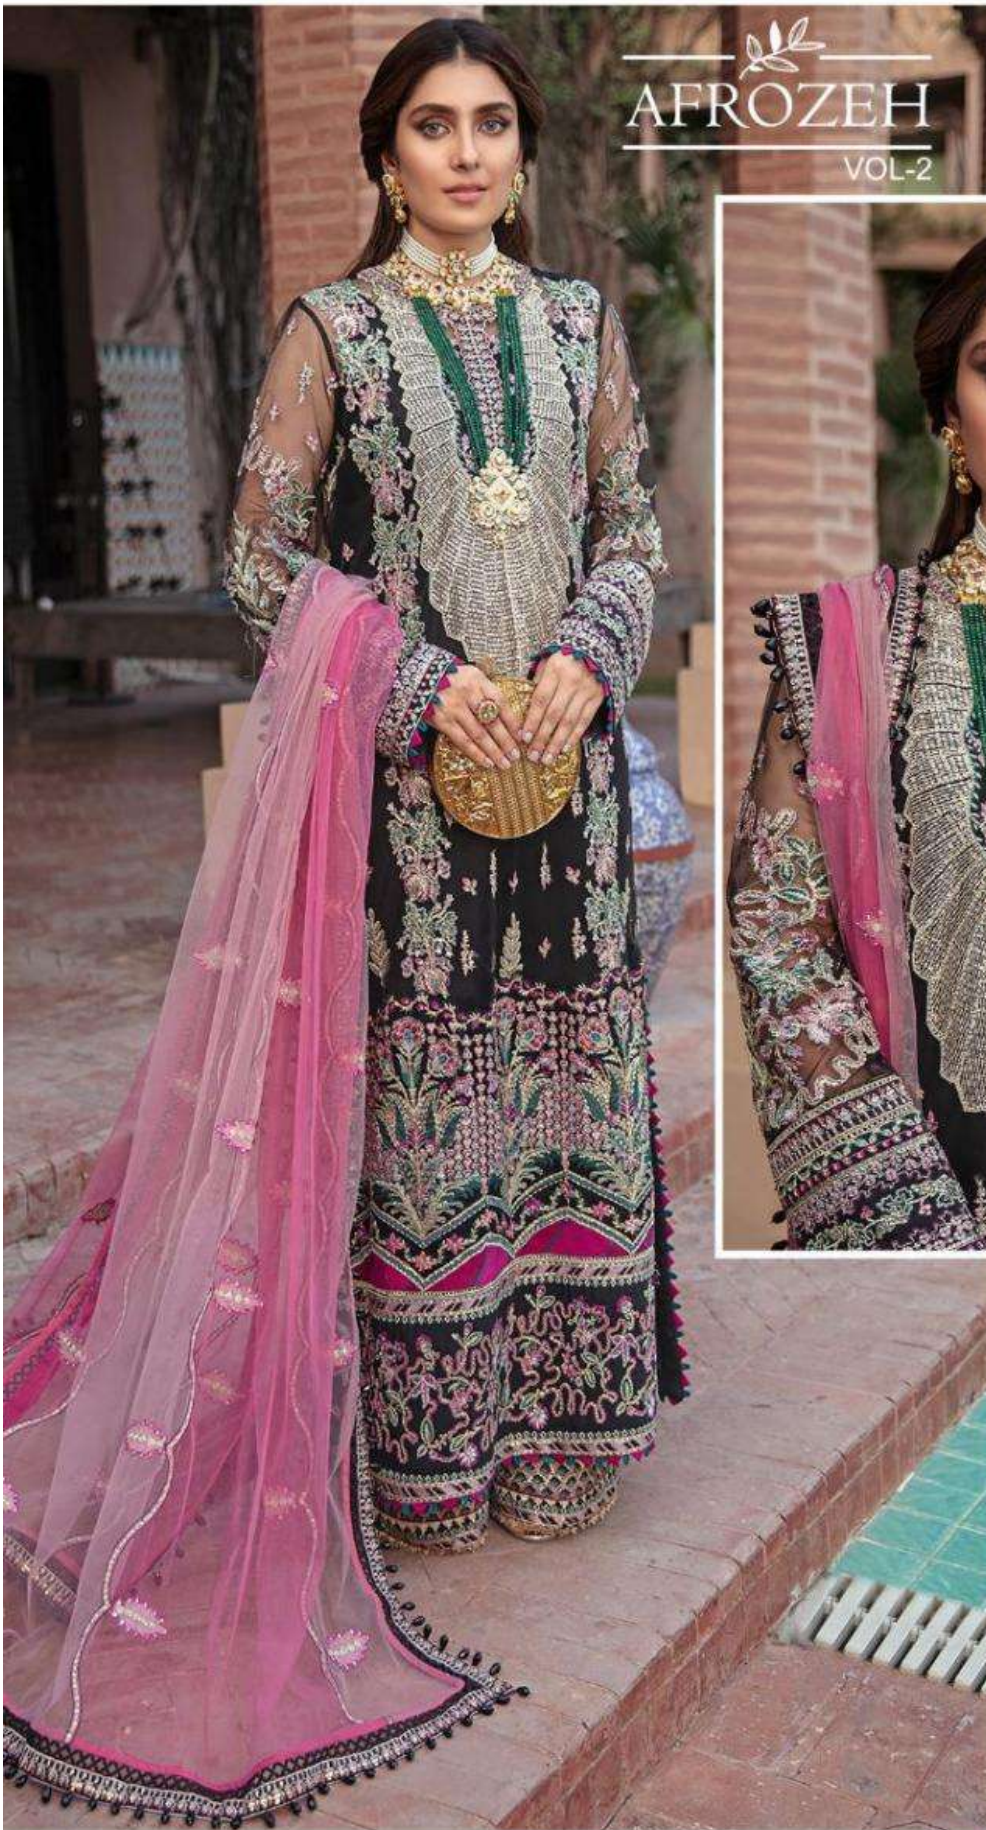

AFROZEH  
VOL-2

NOOR®

14004

TOP

FOX GEORGETTE WITH  
STYLISH WORK

BOTTOM-INNER  
HEAVY SANTOON

DUPATTA  
NET EMBROIDERY  
WITH BORDER

AFROZEH  
VOL-2

NOOR®

14005

TOP

FOX GEORGETTE WITH  
STYLISH WORK

BOTTOM-INNER  
HEAVY SANTOON

DUPATTA  
NET EMBROIDERY  
WITH BORDER

NOOR®

AFROZEH

FOX GEORGETTE WITH  
STYLISH WORK

BOTTOM-INNER  
HEAVY SANTOON

DUPATTA  
NET EMBROIDERY  
WITH BORDER