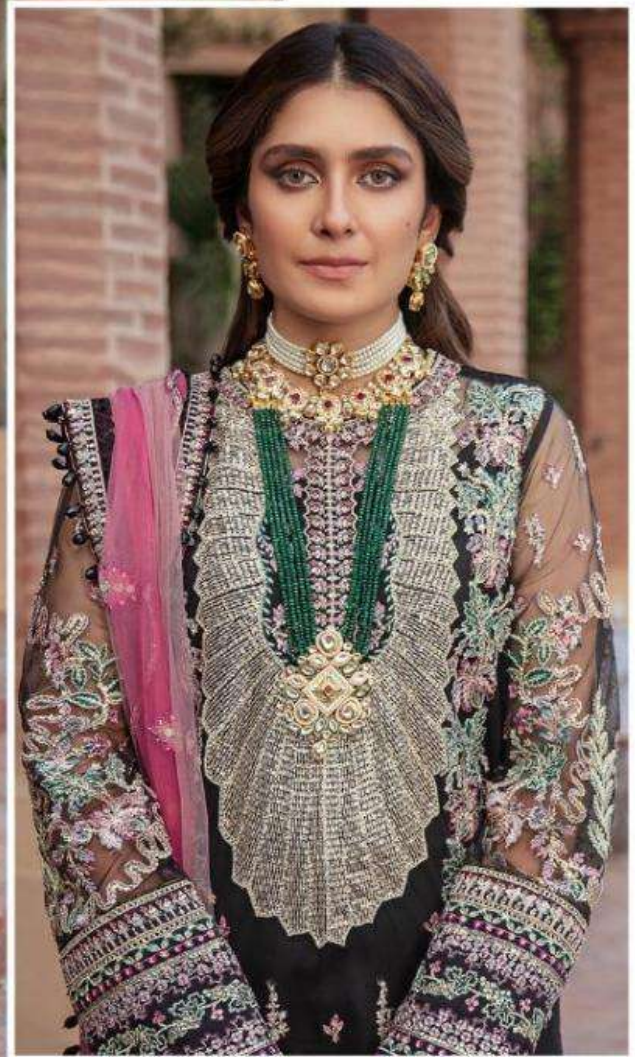

AFROZEH  
VOL-2

NOOR®

14004

TOP

FOX GEORGETTE WITH  
STYLISH WORK

BOTTOM-INNER  
HEAVY SANTOON

DUPATTA  
NET EMBROIDERY  
WITH BORDER

AFROZEH  
VOL-2

NOOR®

14005

TOP

FOX GEORGETTE WITH  
STYLISH WORK

BOTTOM-INNER  
HEAVY SANTOON

DUPATTA  
NET EMBROIDERY  
WITH BORDER

NOOR®

AFROZEH

FOX GEORGETTE WITH  
STYLISH WORK

BOTTOM-INNER  
HEAVY SANTOON

DUPATTA  
NET EMBROIDERY  
WITH BORDER