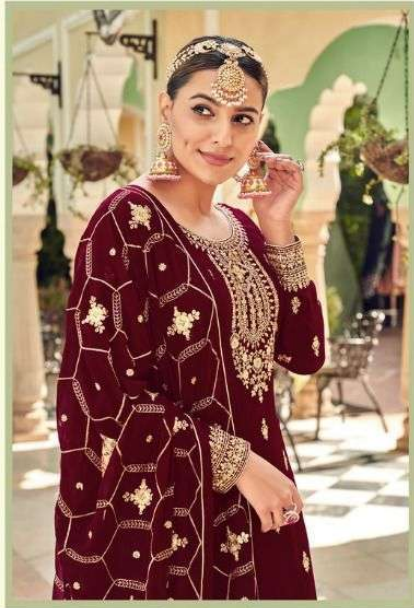

# RAZZA

FROM RSF FASHIONS

TOP

PURE FAUX GEOGETTE WITH  
FULL WORK

INNER

SANTUN

BOTTOM

DULL SANTUN

DUPATTA

PURE CHINON SILK WITH  
HEAVY DUPATTA WORK

21406

21401

21401

21402

21403

21404