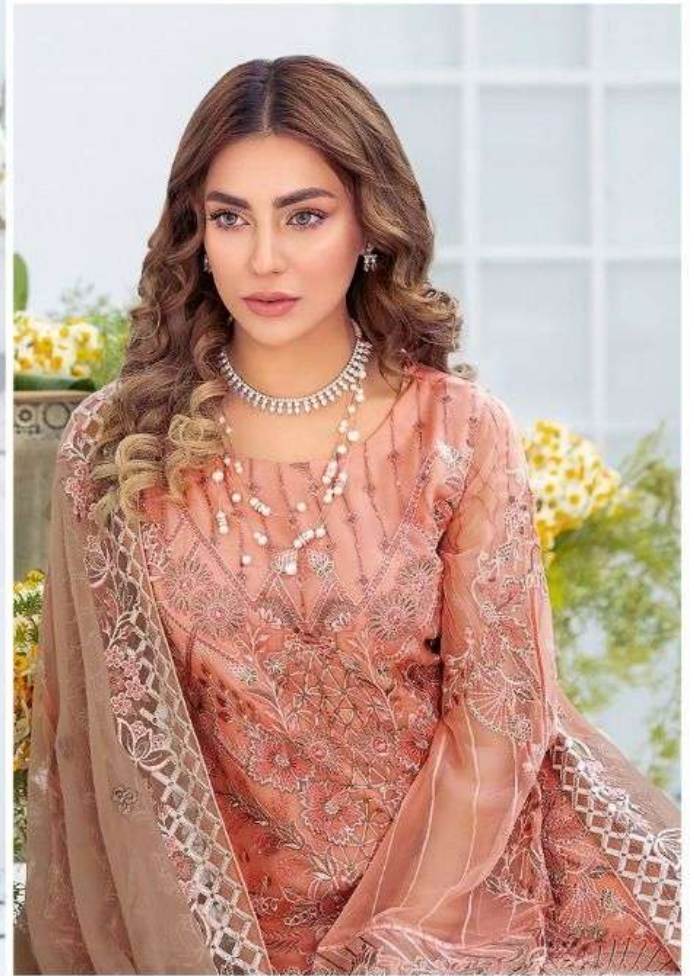

BOTTOM-INNER

HEAVY SANTOON

DUPATTA

NAZNIK CHIFFON
WITH WORK

INLAYS
VOL-3

Noor®

D.No.9000

TOP