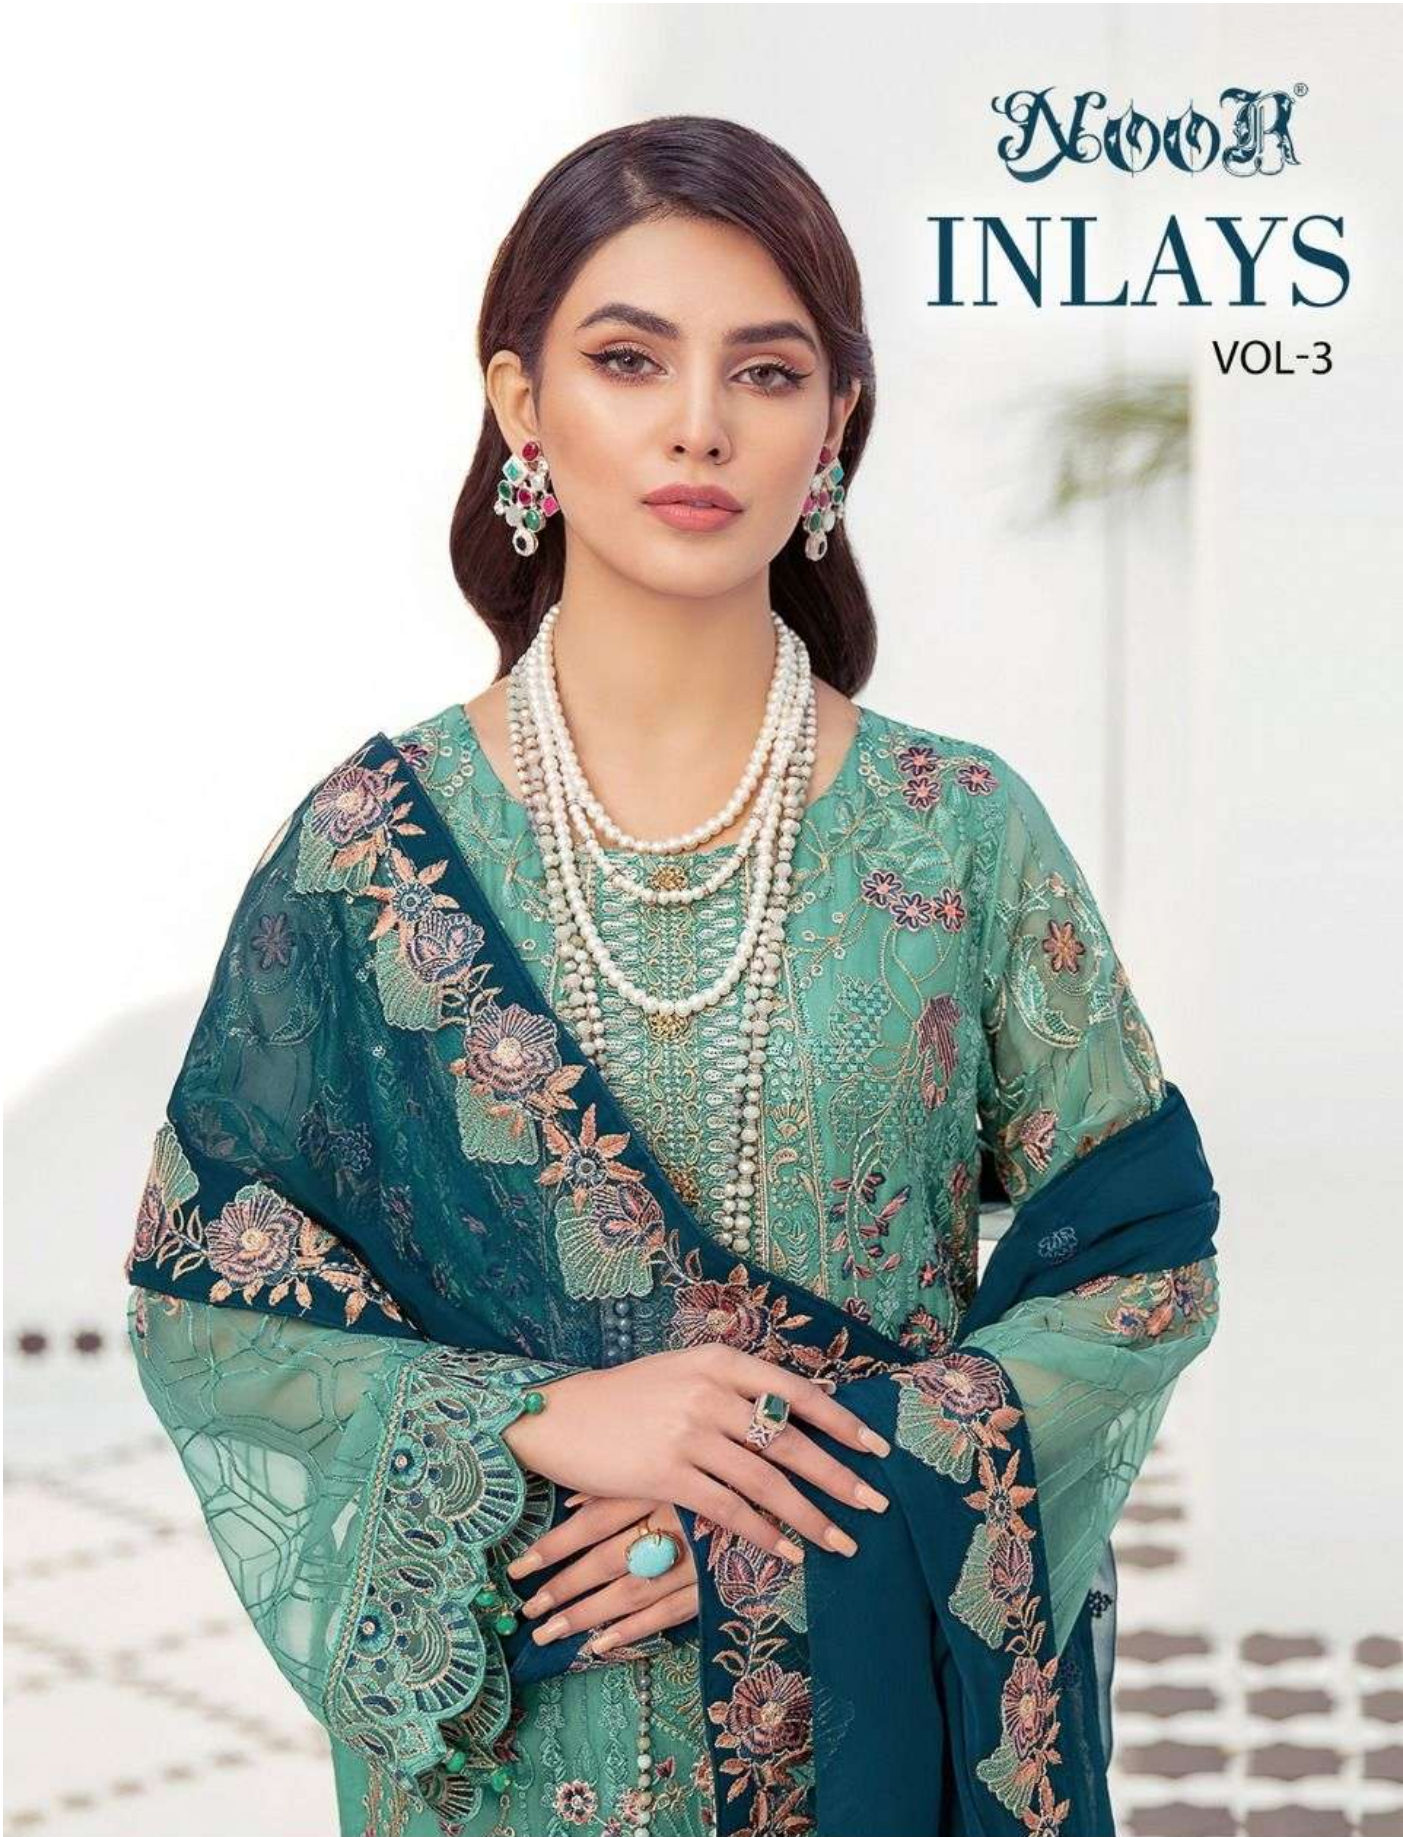

Noor[®]

INLAYS

VOL-3

noor-inlays-vol-3-greogette-salwar-suits

Noor®

INLAYS

VOL-3

9000

9001

9002

INLAYS
VOL-3

Noor®

D.No.9001

TOP

GEORGETTE WITH
STYLISH WORK

BOTTOM-INNER

HEAVY SANTOON

DUPATTA

NAZNIK CHIFFON
WITH WORK

INLAYS
VOL-3

Noor®

D.No.9002

TOP

GEORGETTE WITH
STYLISH WORK

BOTTOM-INNER

HEAVY SANTOON

DUPATTA

NAZNIK CHIFFON
WITH WORK

INLAYS
VOL-3

Noor®

D.No.9000

TOP