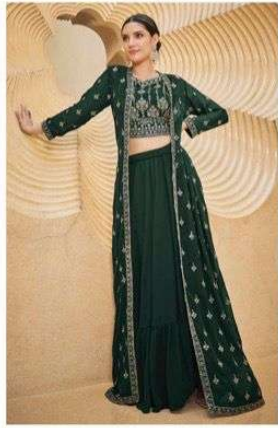

fiona®

STAR WALK

fiona®

Wonderful pair up to faant everywhere.
D.NO.51071

fiona

Wonderful pair up to Saree everywhere.
D.NO.51072

Exotic floral
brings a whole new range of reality for the most inspiring and colorful
eyes in the world!

Just wait for a dazzling look, keeping the comfort in mind.
D.NO.51073

fiona

Carthy hues fo
Carthy hues fo

D.NO.51071

D.NO.51072

D.NO.51073

D.NO.51074