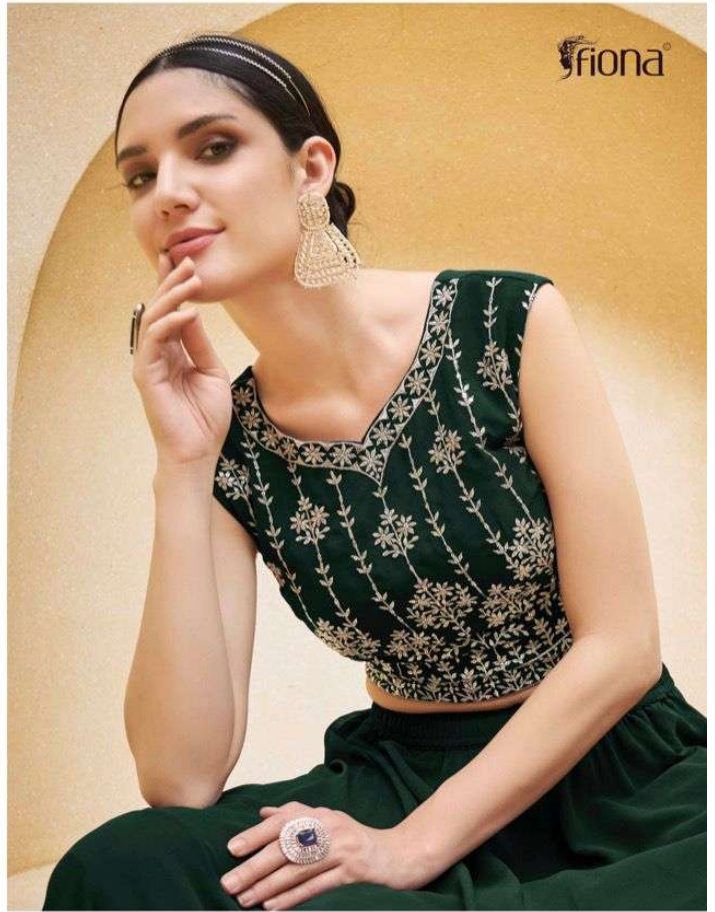

fiona®

STAR WALK

fiona®

Wonderful pair up to faant everywhere.
D.NO.51071

fiona

Wonderful pair up to Saree everywhere.
D.NO.51072

Exotic floral
brings a whole new range of reality for the most inspiring and colorful
eyes in the world!