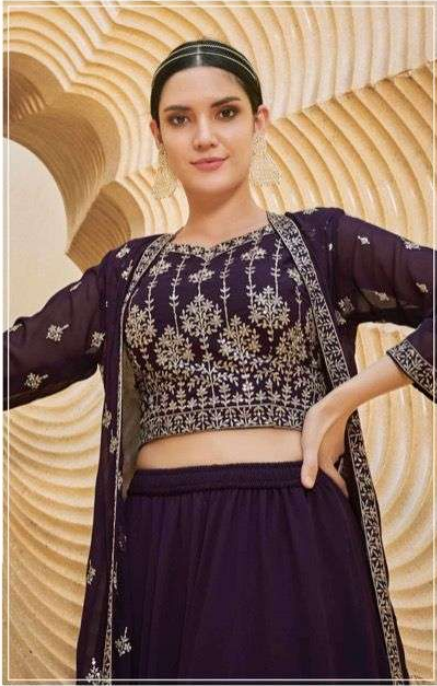

fiona®

STAR WALK

fiona®

Wonderful pair up to faant everywhere.
D.NO.51071

fiona

Wonderful pair up to Saree everywhere.
D.NO.51072

Exotic floral
brings a whole new range of reality for the most inspiring and colorful
eyes in the world!

Just wait for a dazzling look, keeping the comfort in mind.
D.NO.51073

fiona

Carthy hues fo
Carthy hues fo

D.NO.51071

D.NO.51072

D.NO.51073

D.NO.51074