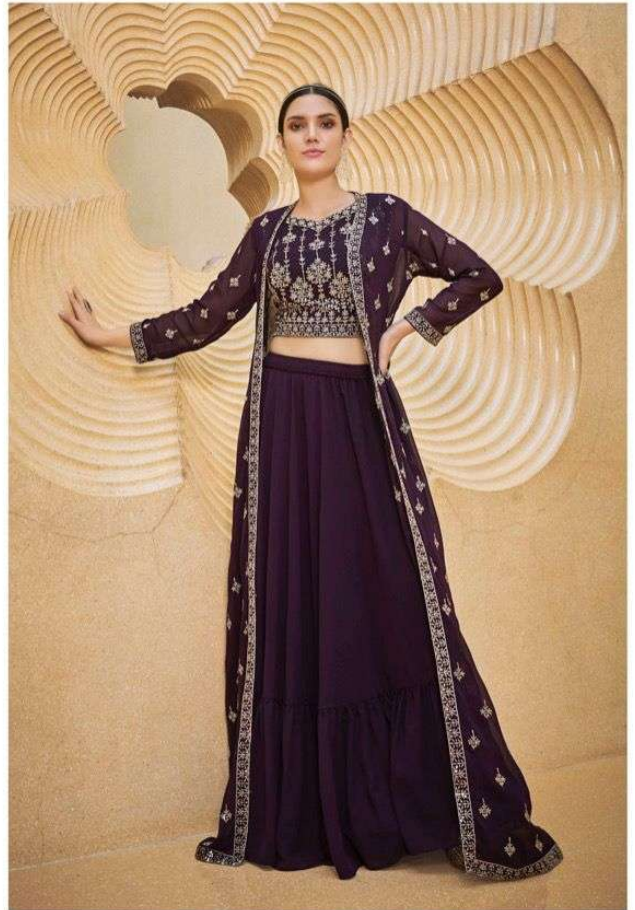

fiona®

STAR WALK

fiona®

Wonderful pair up to faant everywhere.
D.NO.51071

fiona

Wonderful pair up to Saree everywhere.
D.NO.51072

Exotic floral
brings a whole new range of reality for the most inspiring and colorful
eyes in the world!

Just wait for a dazzling look, keeping the comfort in mind.
D.NO.51073

fiona

Carthy hues fo
Carthy hues fo

D.NO.51071

D.NO.51072

D.NO.51073

D.NO.51074