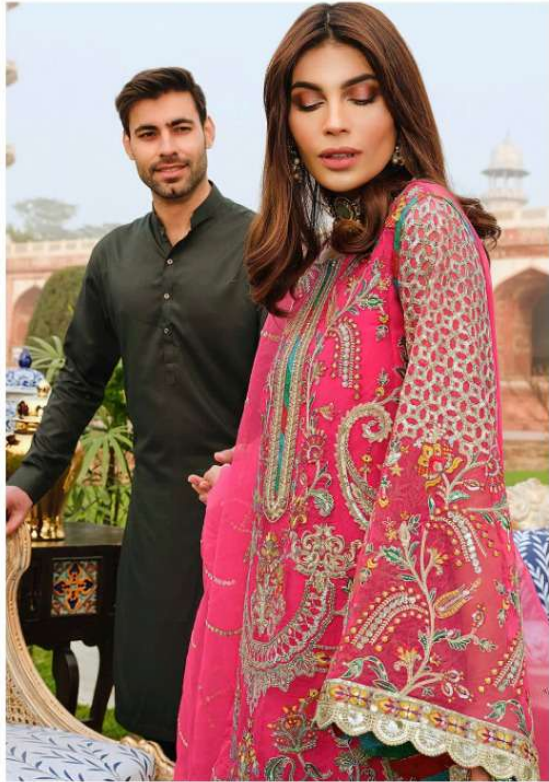

MARYUM N MARIA

**NOOR**  
MARYUM N MARIA

**1116**

**TOP**

**FOX GEORGETTE WITH  
STYLISH WORK**

**BOTTOM-INNER**

**HEAVY SANTOON**

**DUPATTA**

**NET EMBROIDERY  
WITH BORDER**

11117

Noor®

MARYUM N MARIA

11115

11116

11117

11116

**NOOR**  
MARYUM N MARIA

**1115**

**TOP**

FOX GEORGETTE WITH  
STYLISH WORK

**BOTTOM-INNER**

HEAVY SANTOON

**DUPATTA**

NET EMBROIDERY  
WITH BORDER