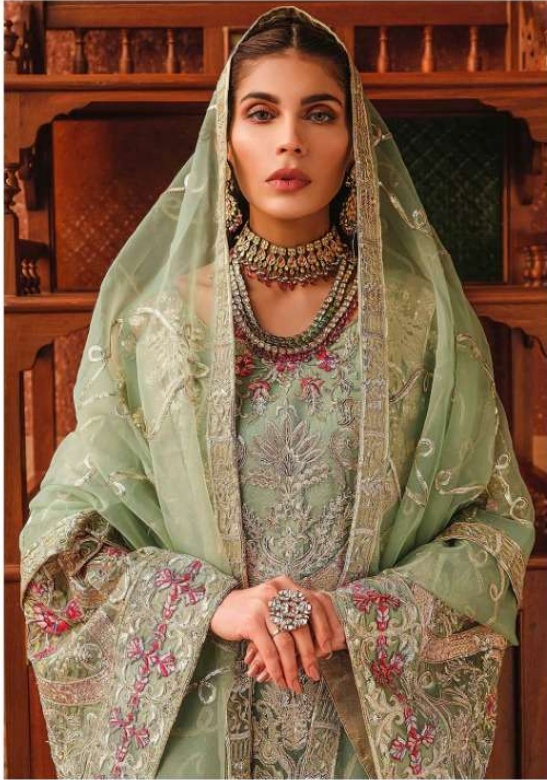

MARYUM N MARIA

**NOOR**  
MARYUM N MARIA

**1116**

**TOP**

**FOX GEORGETTE WITH  
STYLISH WORK**

**BOTTOM-INNER**

**HEAVY SANTOON**

**DUPATTA**

**NET EMBROIDERY  
WITH BORDER**

11117

Noor®

MARYUM N MARIA

11115

11116

11117

11116

**NOOR**  
MARYUM N MARIA

**1115**

**TOP**

FOX GEORGETTE WITH  
STYLISH WORK

**BOTTOM-INNER**

HEAVY SANTOON

**DUPATTA**

NET EMBROIDERY  
WITH BORDER

**NOOR**  
MARYUM N MARIA

**11117**

**TOP**

FOX GEORGETTE WITH  
STYLISH WORK

**BOTTOM-INNER**

HEAVY SANTOON

**DUPATTA**

NET EMBROIDERY  
WITH BORDER