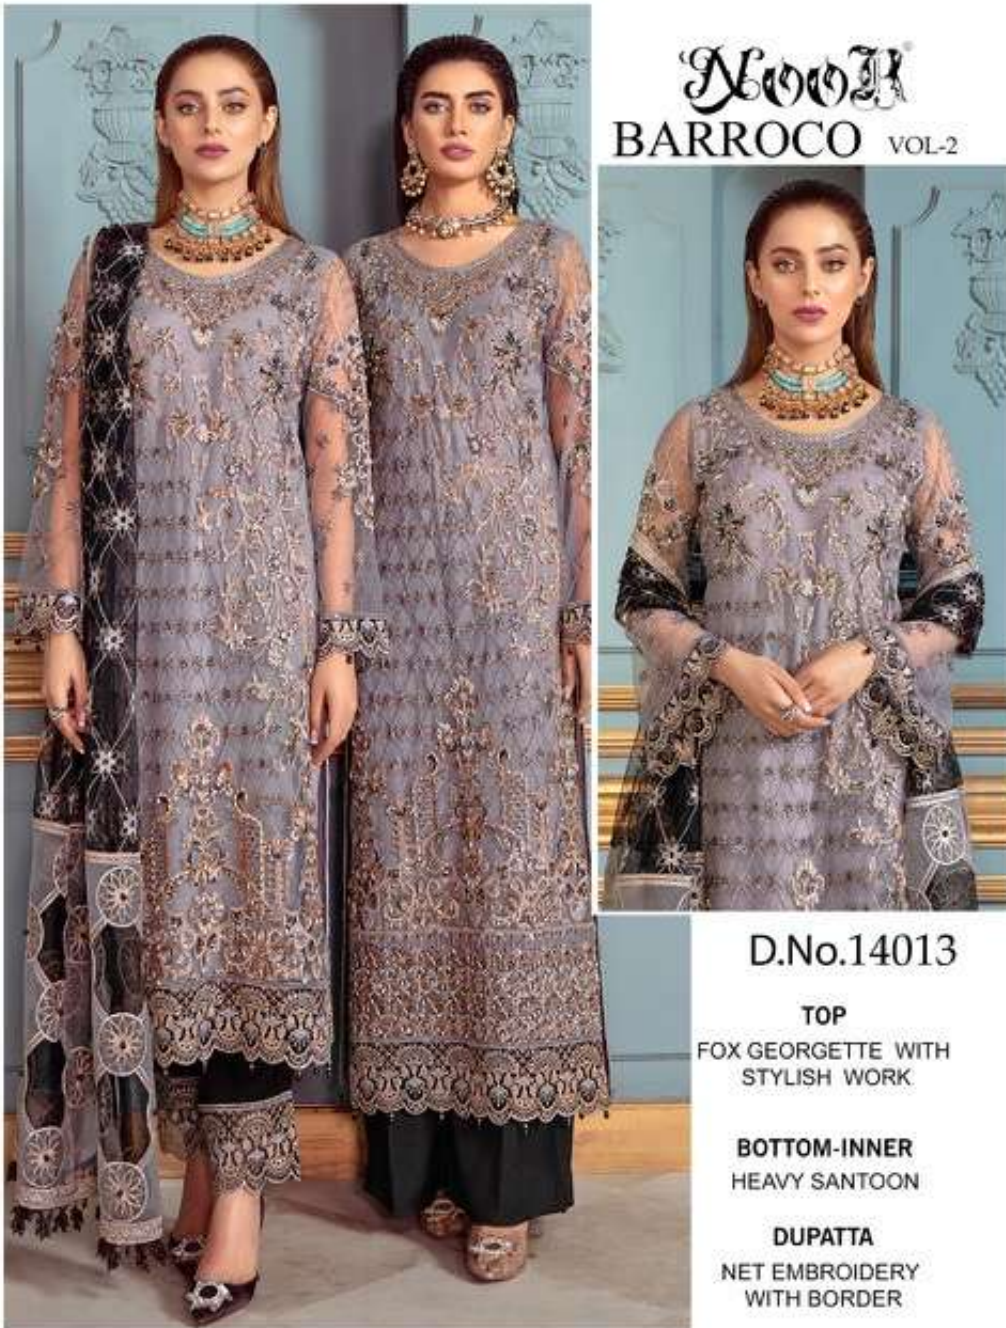

BARROCO

VOL-2

NOOR®

NOVA
BARROCO VOL-2

D.No.14013

TOP

**FOX GEORGETTE WITH
STYLISH WORK**

BOTTOM-INNER

HEAVY SANTOON

DUPATTA

**NET EMBROIDERY
WITH BORDER**

NOVA
BARROCO VOL-2

D.No.14015

TOP

**FOX GEORGETTE WITH
STYLISH WORK**

BOTTOM-INNER

HEAVY SANTOON

DUPATTA

**NET EMBROIDERY
WITH BORDER**

NOVA
BARROCO VOL-2

D.No.14014

TOP

FOX GEORGETTE WITH
STYLISH WORK

BOTTOM-INNER

JACQUARD SILK

DUPATTA

NET EMBROIDERY
WITH BORDER

NOVA
BARROCO VOL-2

14013

14014

14015