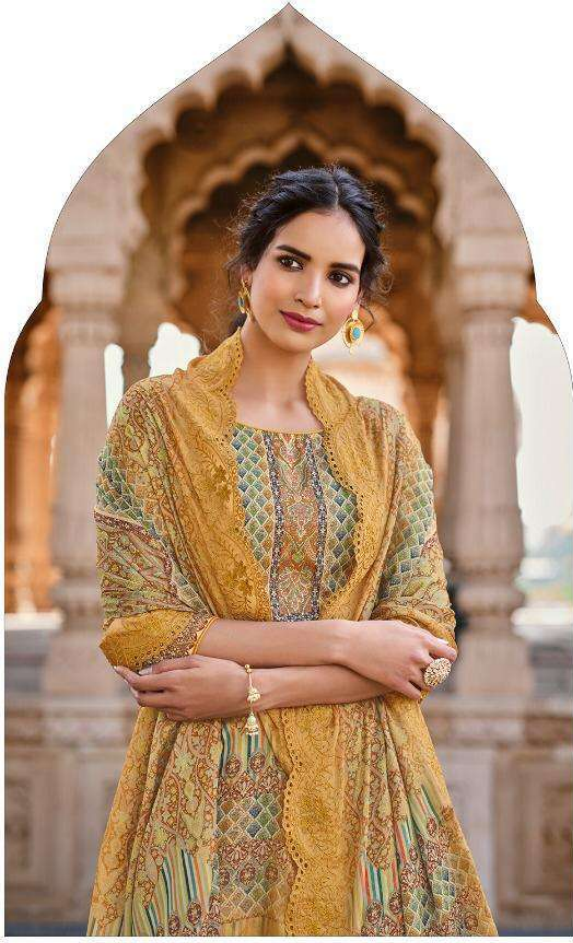

KARVA

A Product by Rama Fashions

Design No
1001 TO 1008
(Total Design : 8)

TOP

Jam Satin Digital Print With Foil Work

Dupatta

Chinon Chiffon Digital Print With
Heavy Embroidery

Bottom

Premium Cotton Satin

Rate-1395.00 + GST Extra

RAAZI
S A B D I L R A A Z I