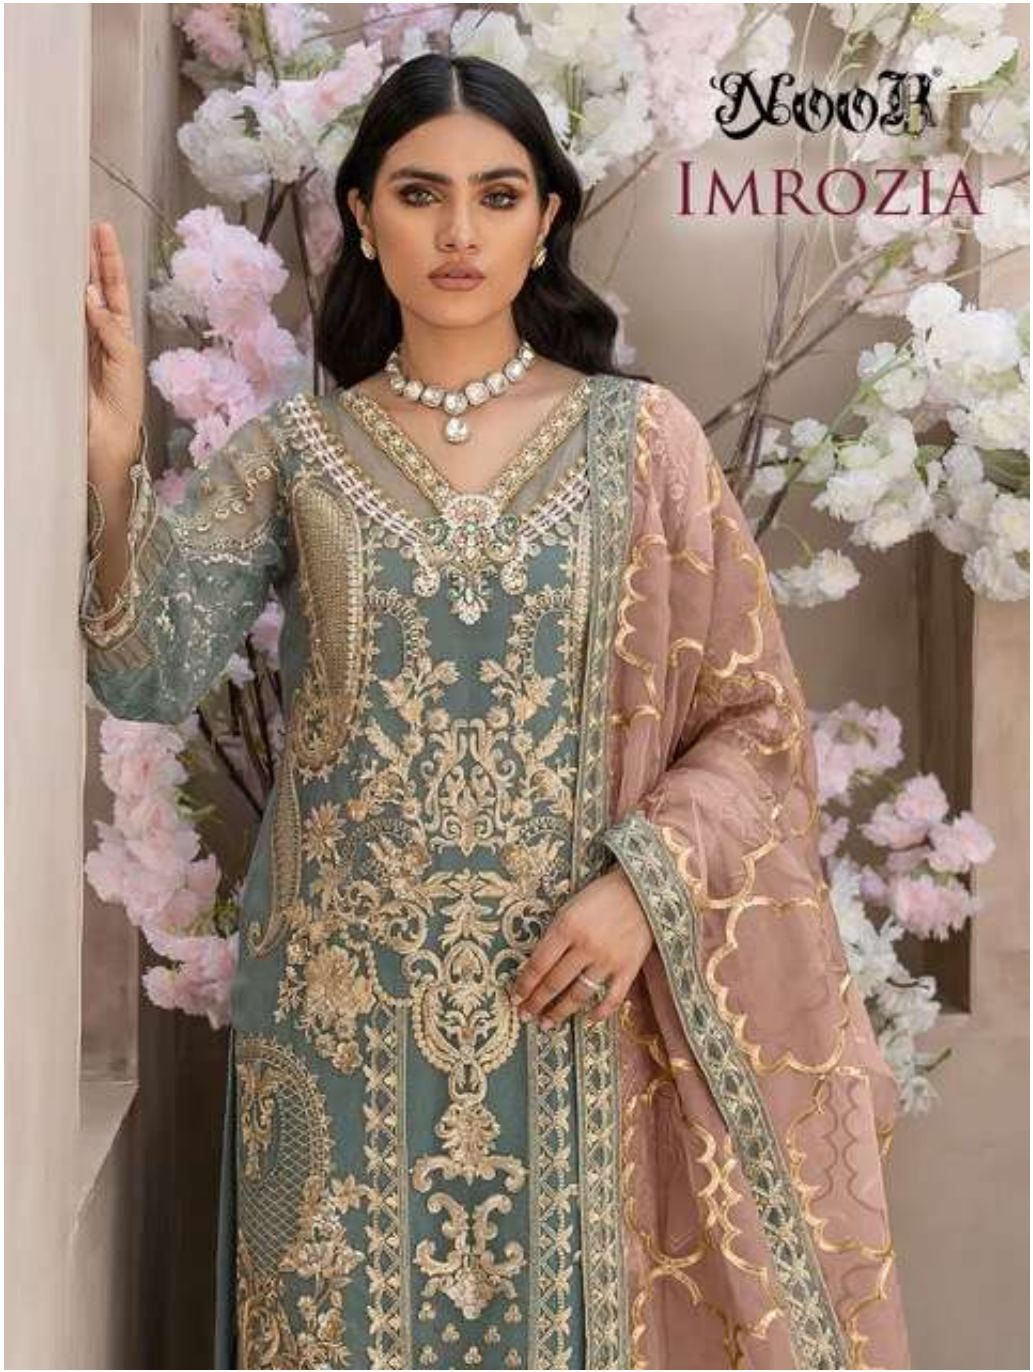

# NOUR<sup>®</sup> IMROZIA

112303

**TOP**

GEORGETTE WITH HEAVY EMBROIDERY  
WITH STYLISH DAIMOND WORK

**BOTTOM-INNER**  
HEAVY SANTOON

**DUPATTA**  
BUTTERFLY NET WITH BORDER