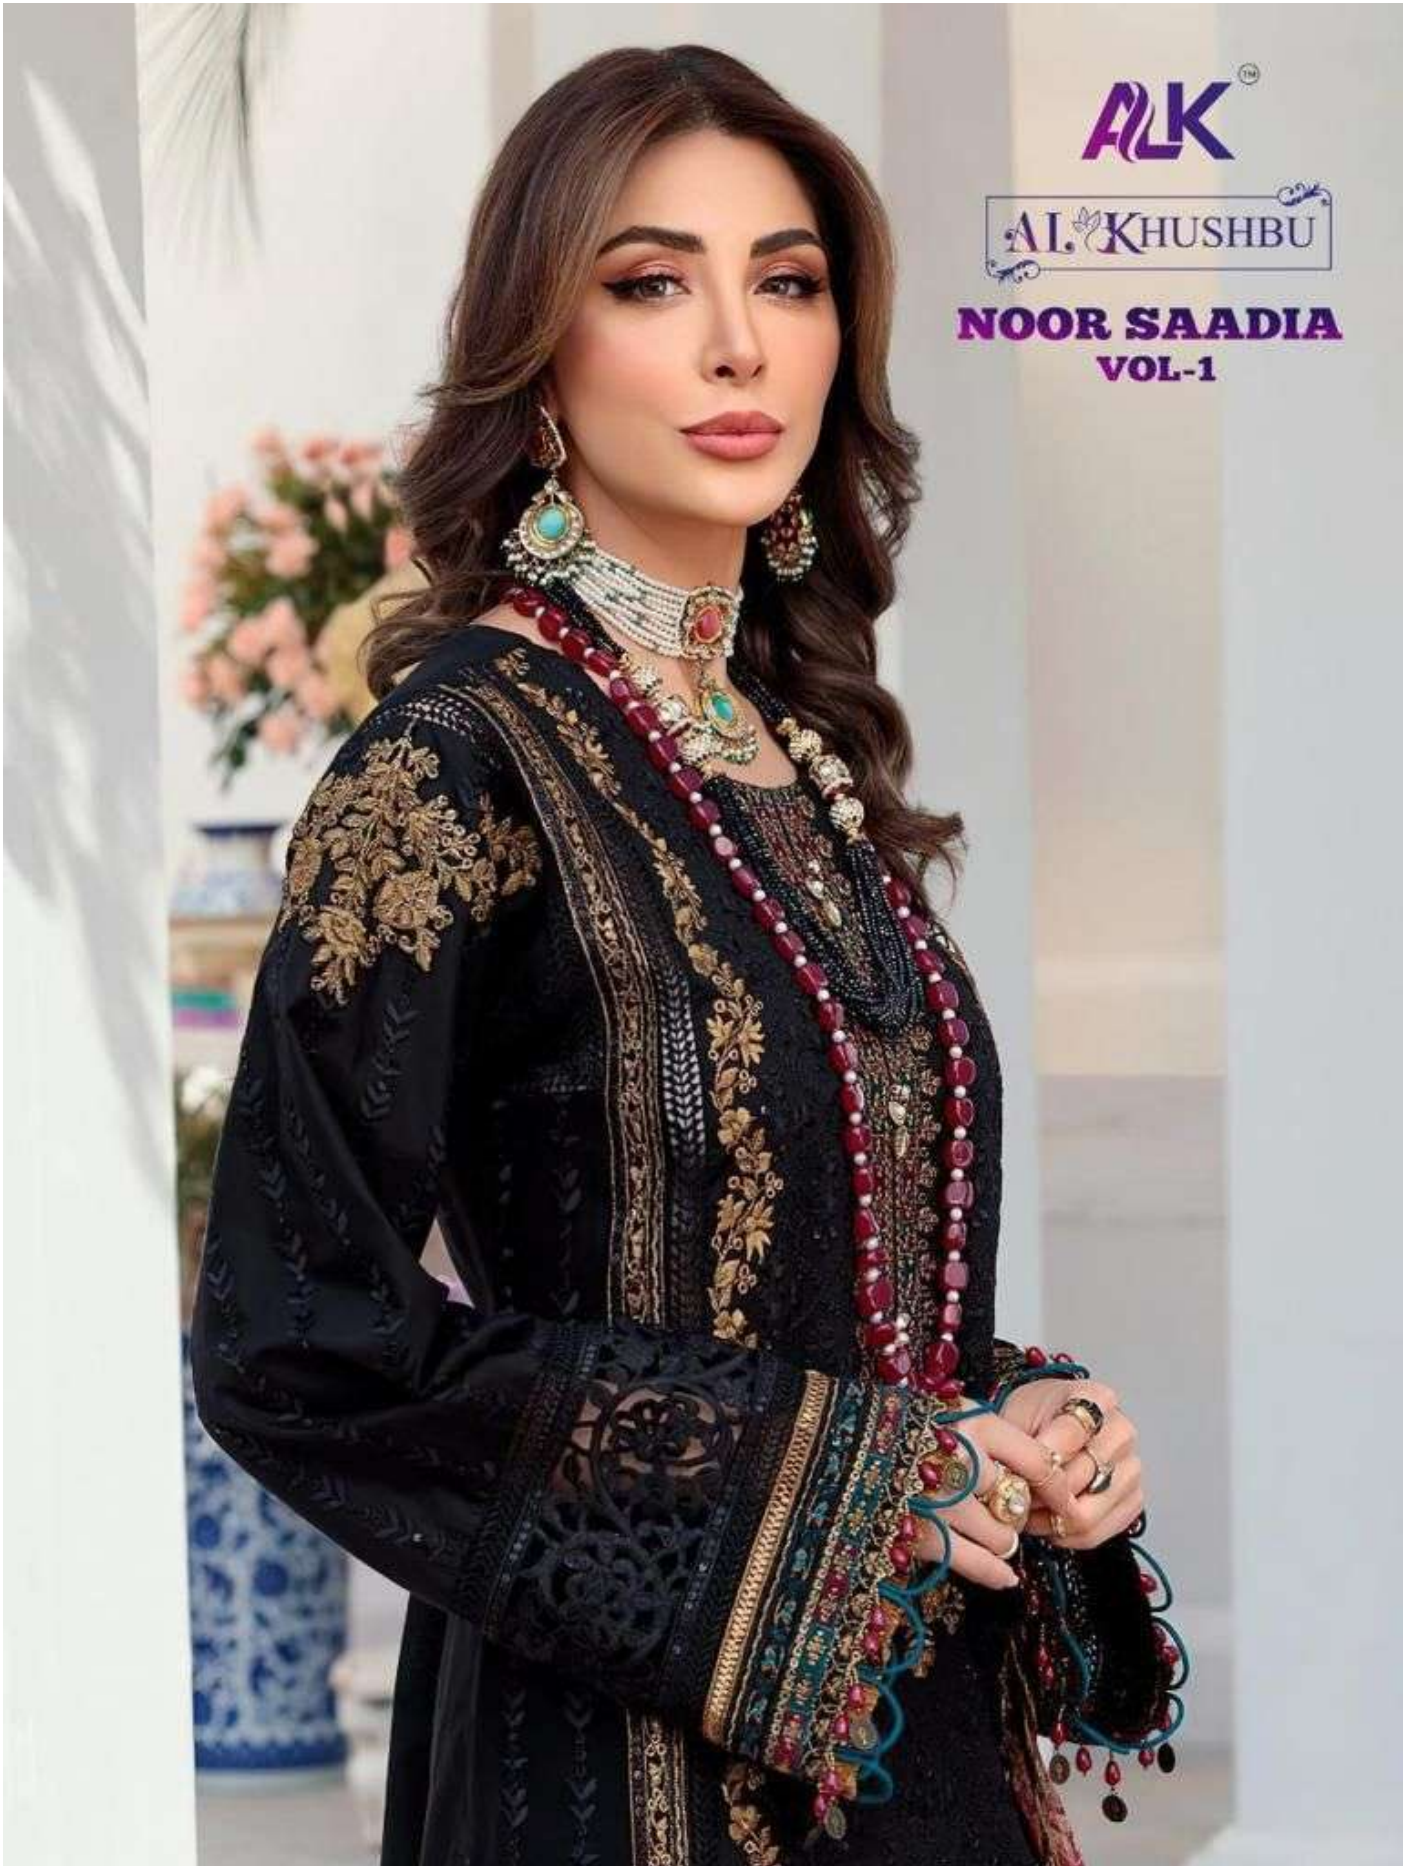

ALKTM

AL KHUSHBU

NOOR SAADIA
VOL-1

ALK

NOOR SAADIA VOL-1

AL KHUSHBU

ALK D.NO.2065

TOP

Cambric Cotton With
Heavy Embroidery Work

BOTTOM-INNER

Semi Lawn

DUPATTA

Silver Siffone Printed

ALK

NOOR SAADIA VOL-1

AL KHUSHBU

ALK D.NO.2062

TOP

Cambric Cotton With
Heavy Embroidery Work

BOTTOM-INNER

Semi Lawn

DUPATTA

Silver Siffone Printed

NOOR SAADIA VOL-1

AL KHUSHBU

ALK D.NO.2064

TOP

Cambric Cotton With
Heavy Embroidery Work

BOTTOM-INNER

Semi Lawn

DUPATTA

Silver Siffone Printed