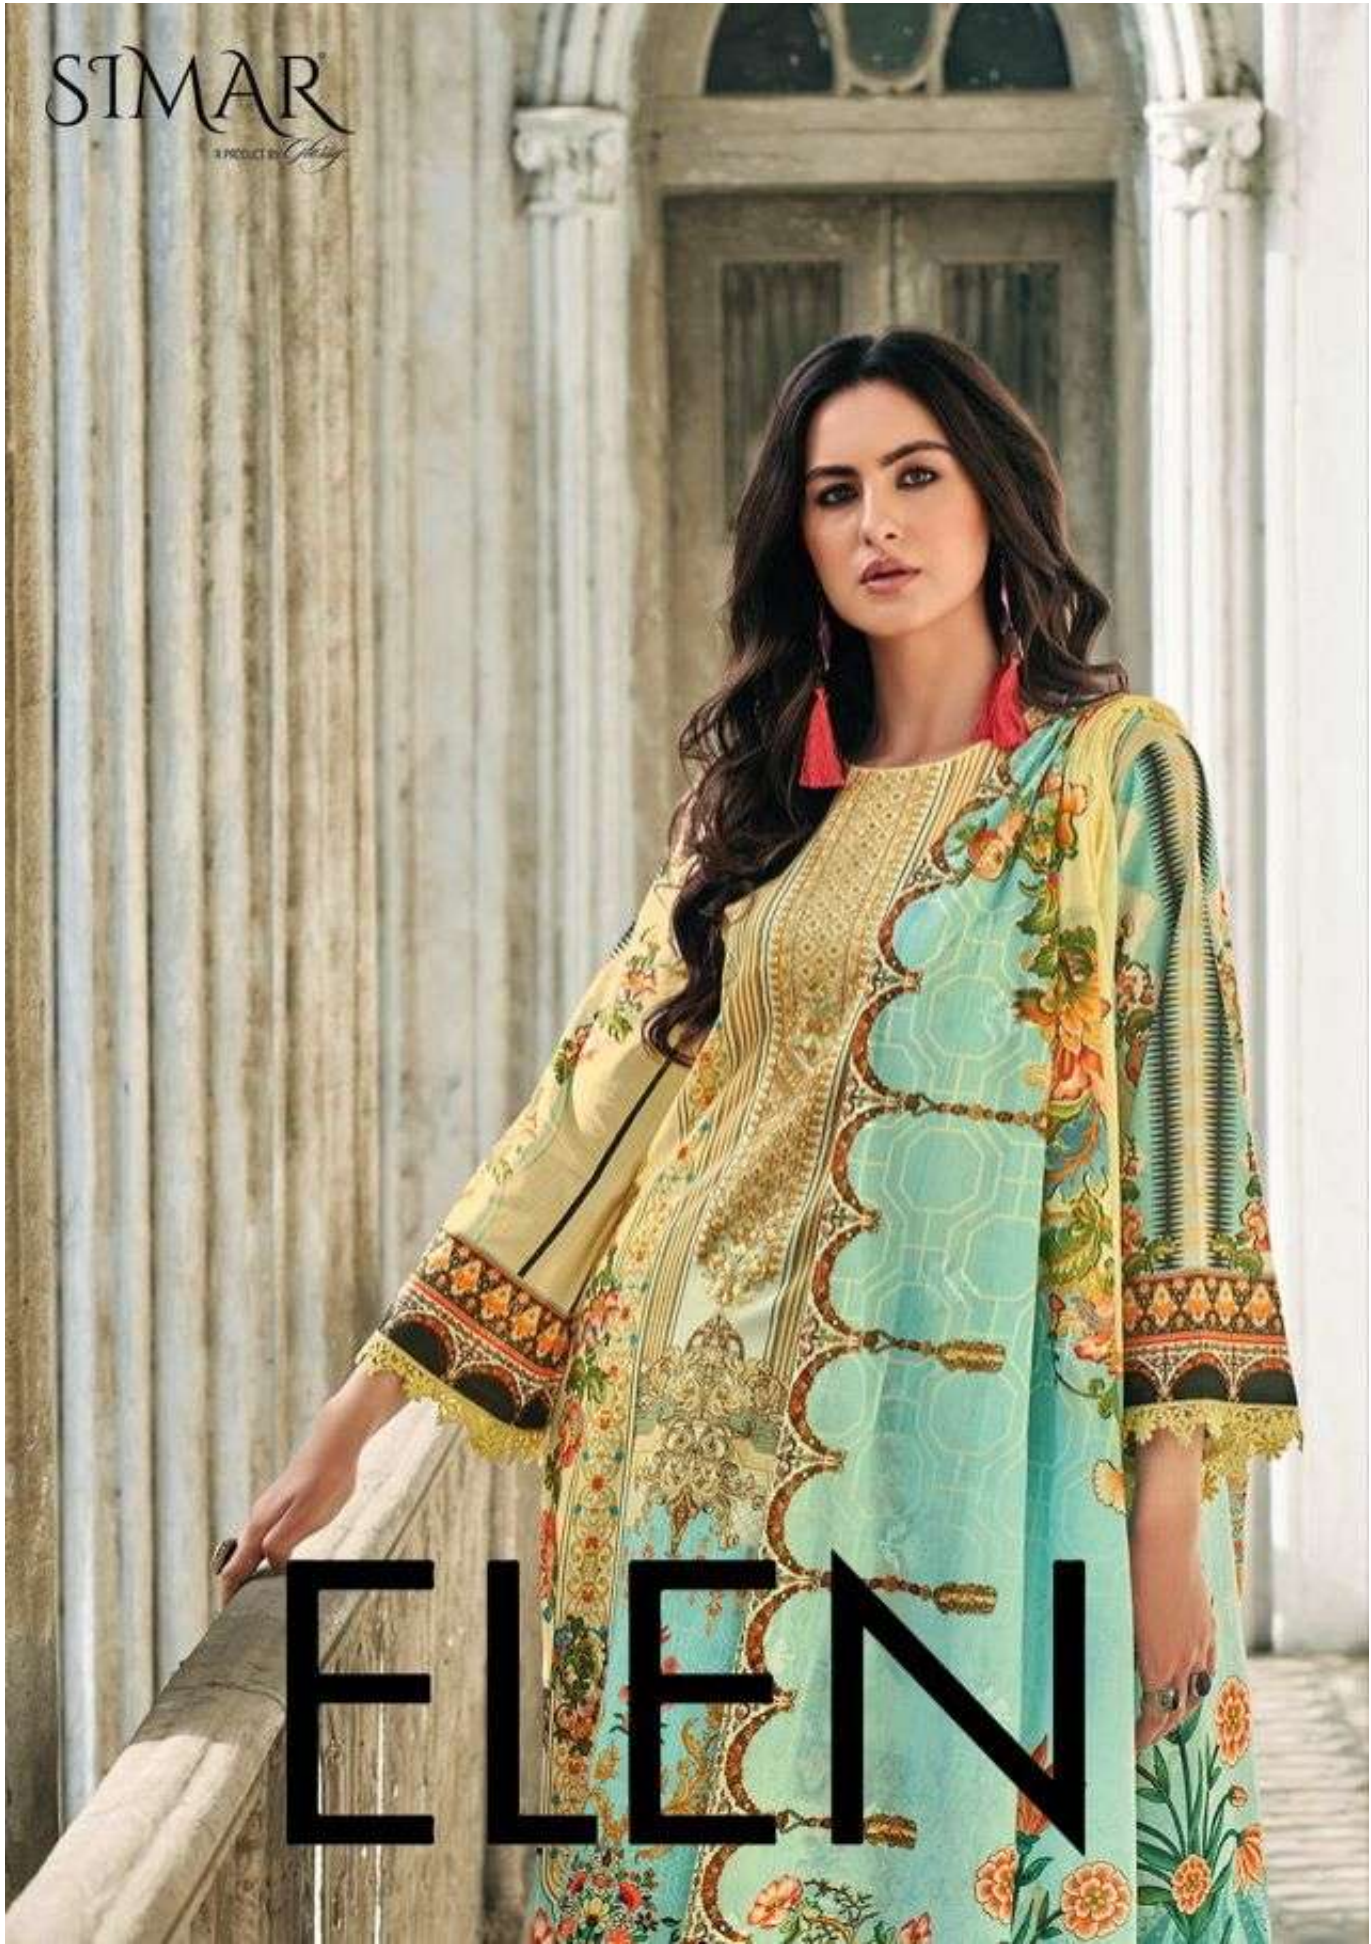

STIMAR
A PRODUCT OF *Shiny*

ELEN

EL-01

Edictively ethnic this cream and being slab lawn boasts silver tinsel embroidery which creates a wonderful mirror work.

SIMAR

SIMAR
in a shining
MOMENT

*An art form that captures
the moment and power of nature's beauty.*