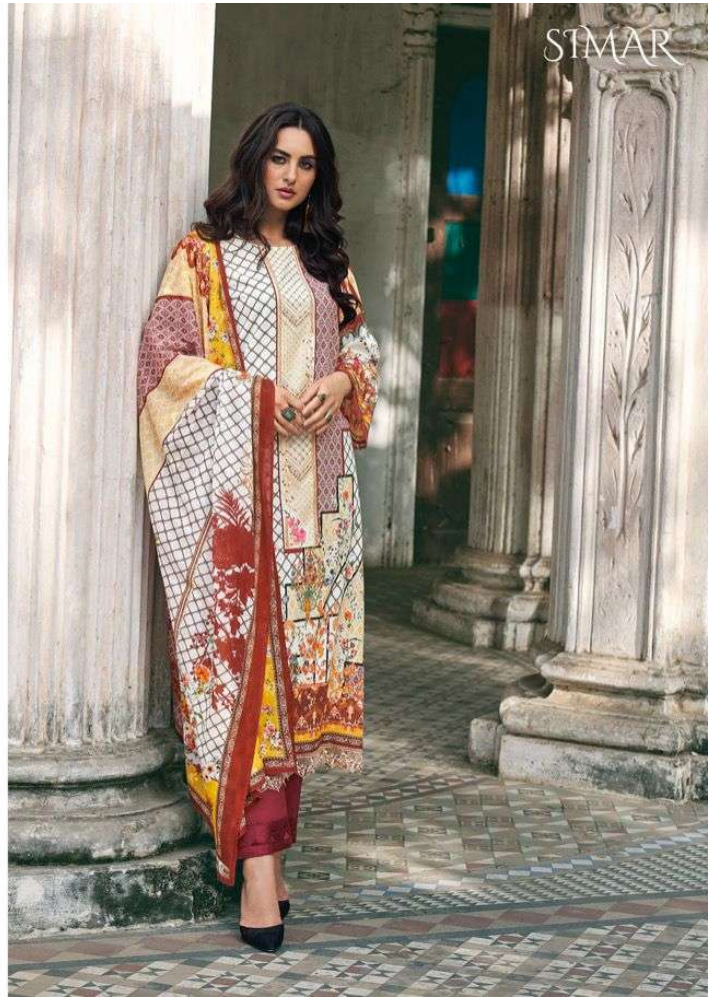

STIMAR
A PRODUCT OF *Shiny*

ELEN

EL-01

Edictively ethnic this cream and being slab lawn boasts silver tinsel embroidery which creates a wonderful mirror work.

SIMAR

SIMAR
in a shining
MOMENT

*An art form that captures
the moment and power of nature's beauty.*

SIMAR

Statement looks in vibrant Colors Crafted absolute perfection

EL-02

PEACHY ASPIRATIONS
A classy twist on ethnic style

Brighten up your winters
in captivating hues

SIMAR

EL-03

SIMAR