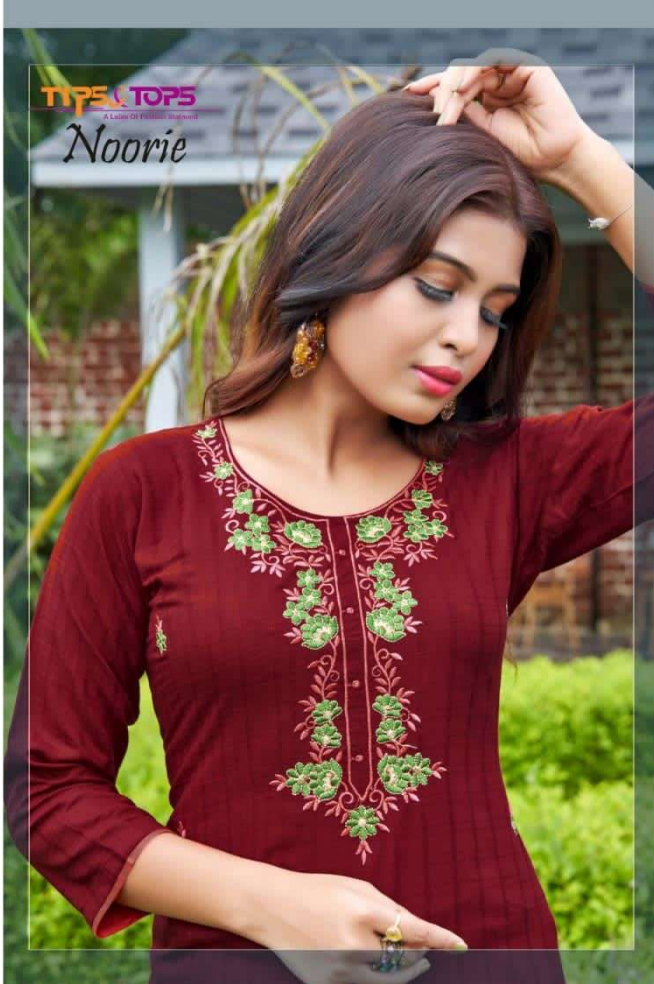

# Specto Colors

The Charm of Colors

1004

Feel Live with Leaf

TIPS & TOPS  
A Label Of Fashion Statement