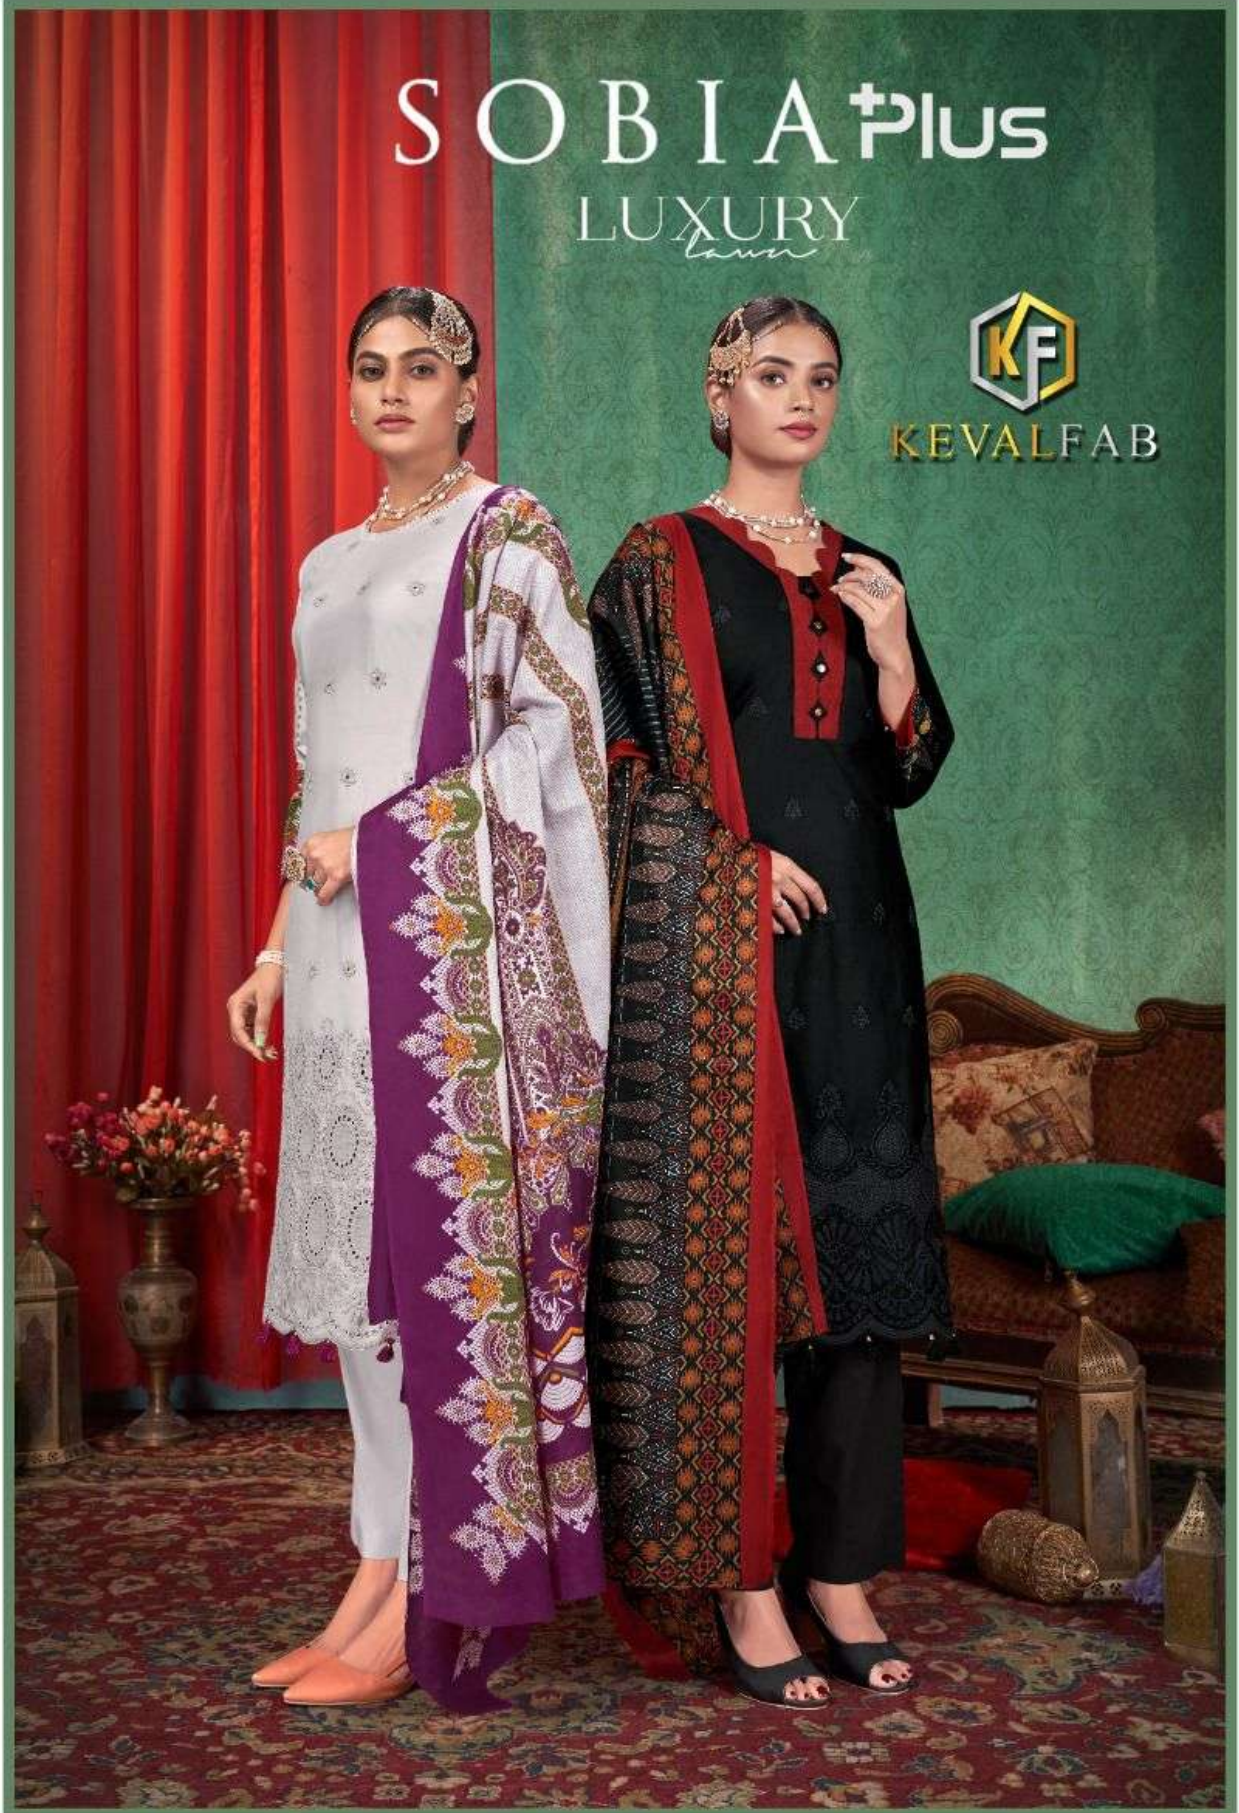

SOBIA PLUS

LUXURY
Lawn

KEVALFAB