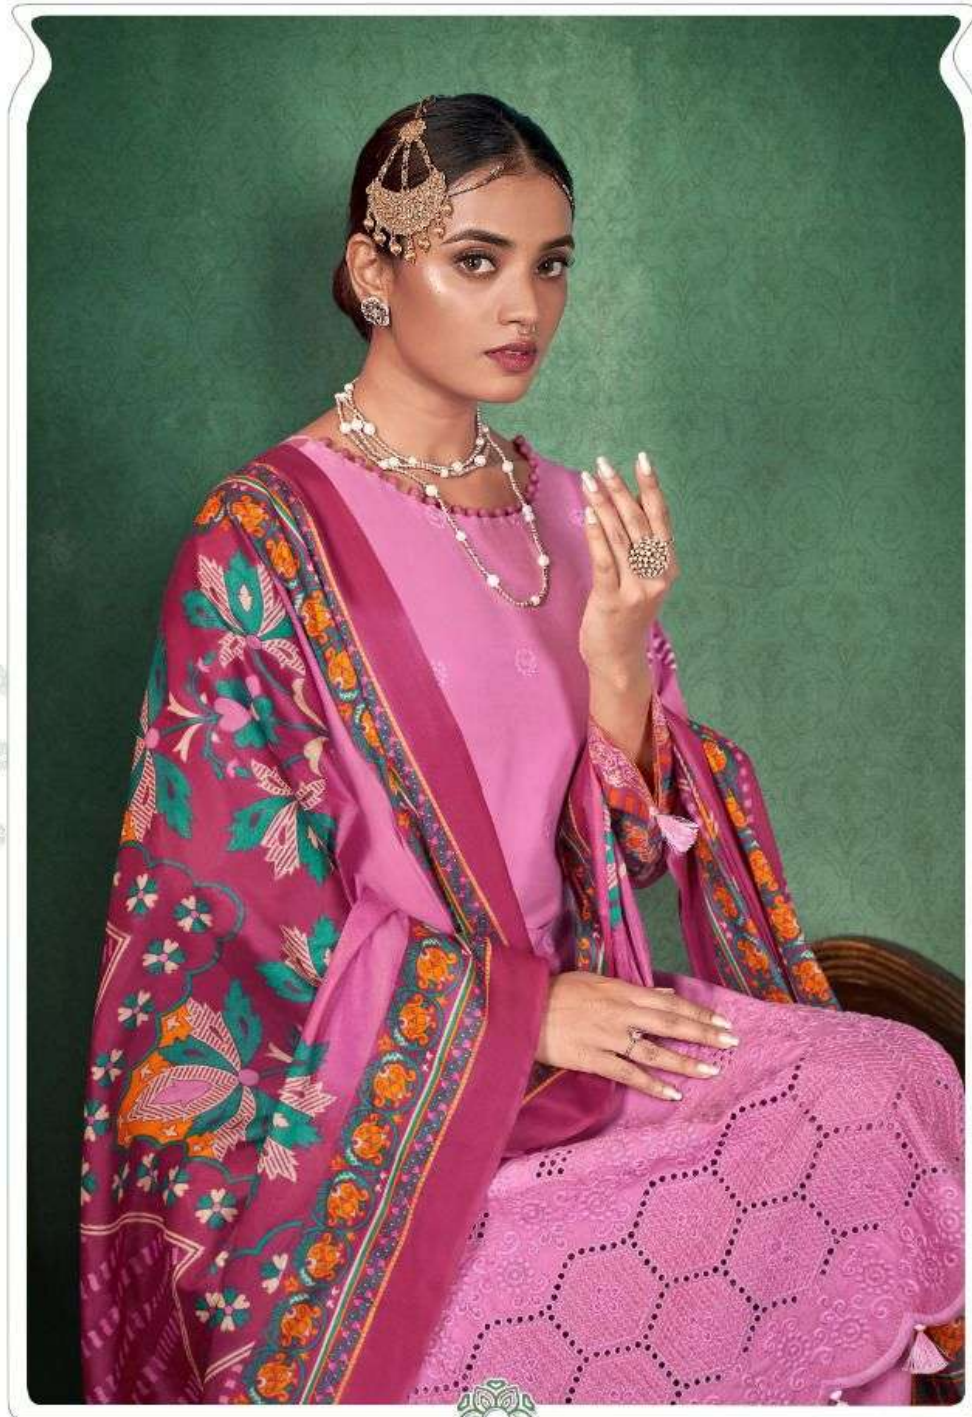

FABULOUS LIFESTYLE

when grace and culture shake hands, the creation was born

D.NO-1001