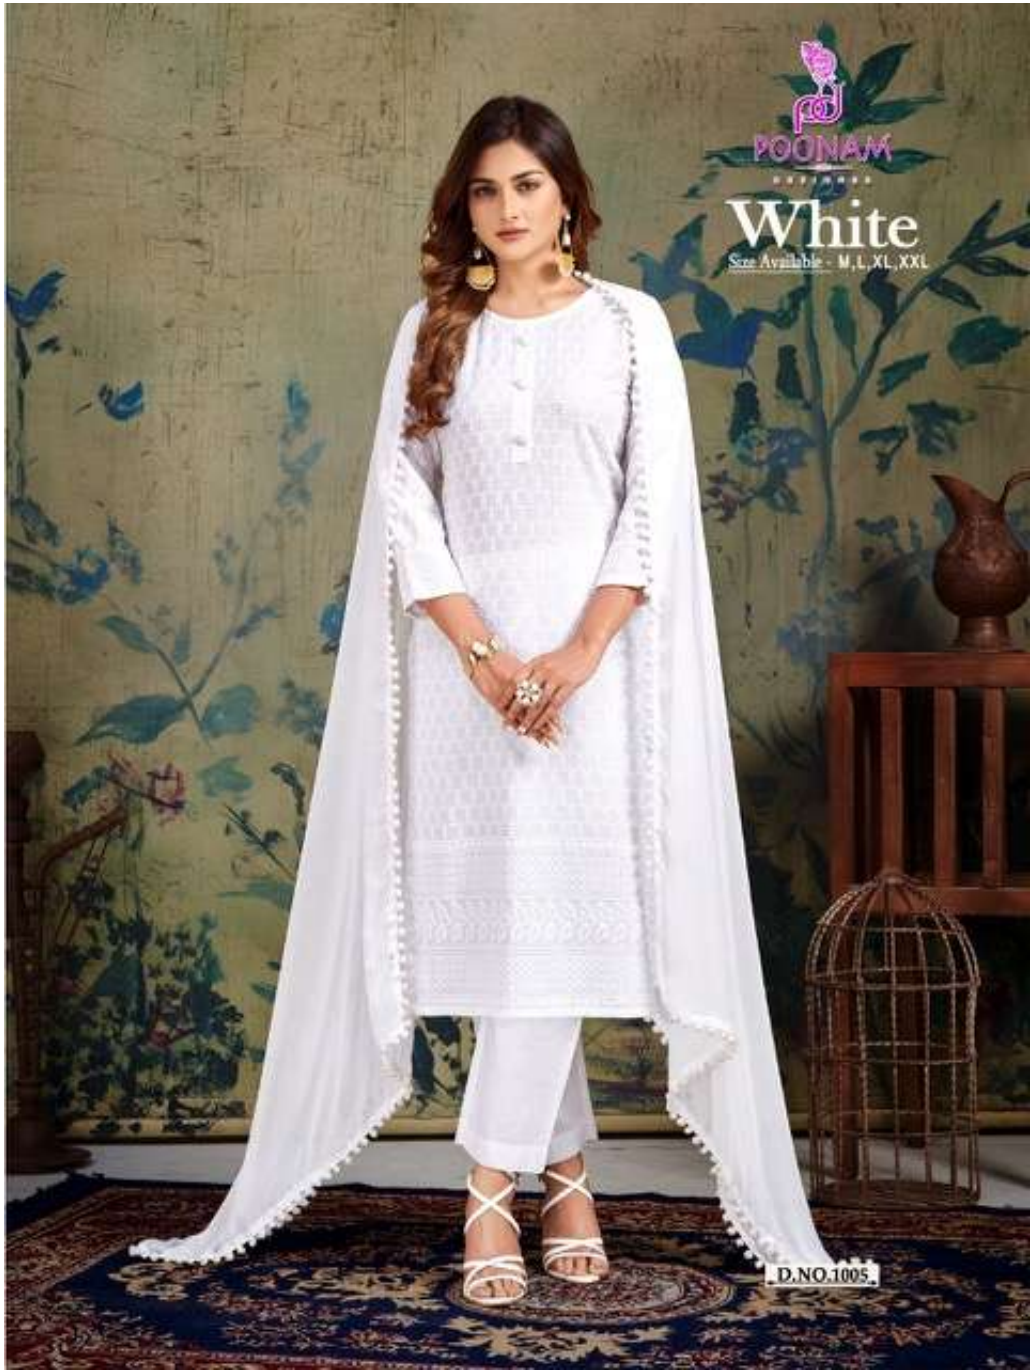

POONAM
DESIGNER

Size-M,L,XL,XXL

WHITE

POONAM

White
Size Available - M, L, XL, XXL

D.NO.1005.

POONAM
DESIGNERS

White
Size Available - M, L, XL, XXL

D.NO.1006

POONAM
DESIGNER

White
Size Available - M, L, XL, XXL

D.NO.1003

POONAM
DESIGNER

White
Size Available - M, L, XL, XXL

D.NO.1002.

POONAM
DESIGNER

White
Size Available - M, L, XL, XXL

D.NO.1001

POONAM
DESIGNER

White

Size Available - M, L, XL, XXL

D.NO.1004.

White

Size Available - M, L, XL, XXL