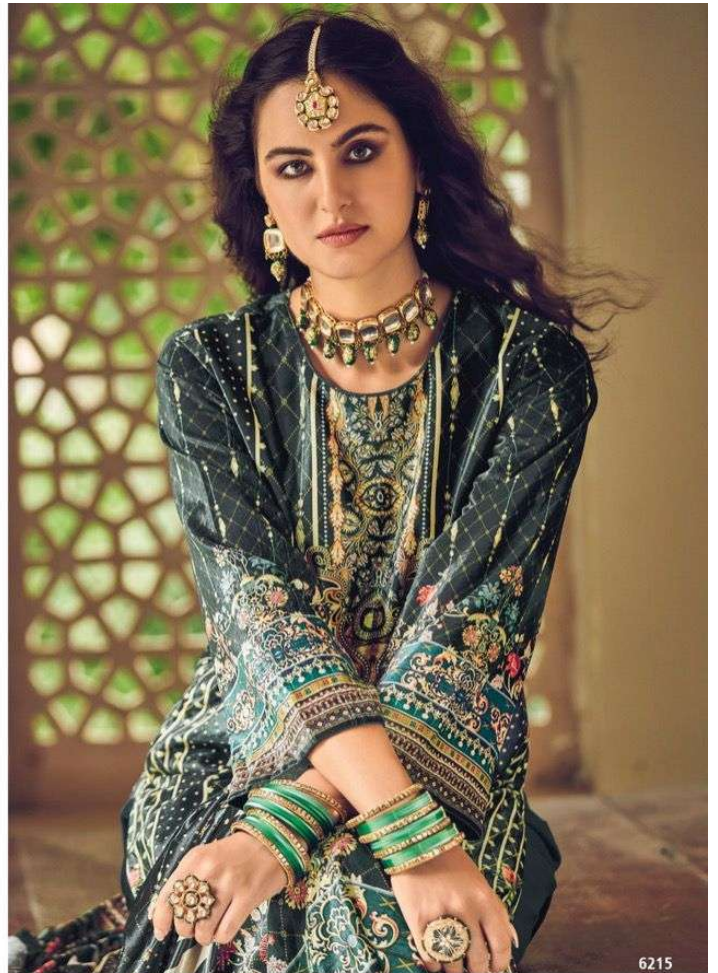

SIMAR

Swaraa

glossy-simar-swaraa-velvet-salwar-suit

STMAR
SWARAA

: TOP :

PURE VELVET DIGITAL PRINT (CUT 3.0 MTR)

: DUPATTA :

VELVET DIGITAL PRINT

: BOTTOM :

PASHMINA SOLID DYED

STMAR

6210

6211

6212

6213

6214

6215

Swaraa

[glossy-simar-swaraa-velvet-salwar-suit](#)

glossy-simar-swaraa-velvet-salwar-suit

6213

SIMAR

glossy-simar-swaraa-velvet-salwar-suit

SIMAR