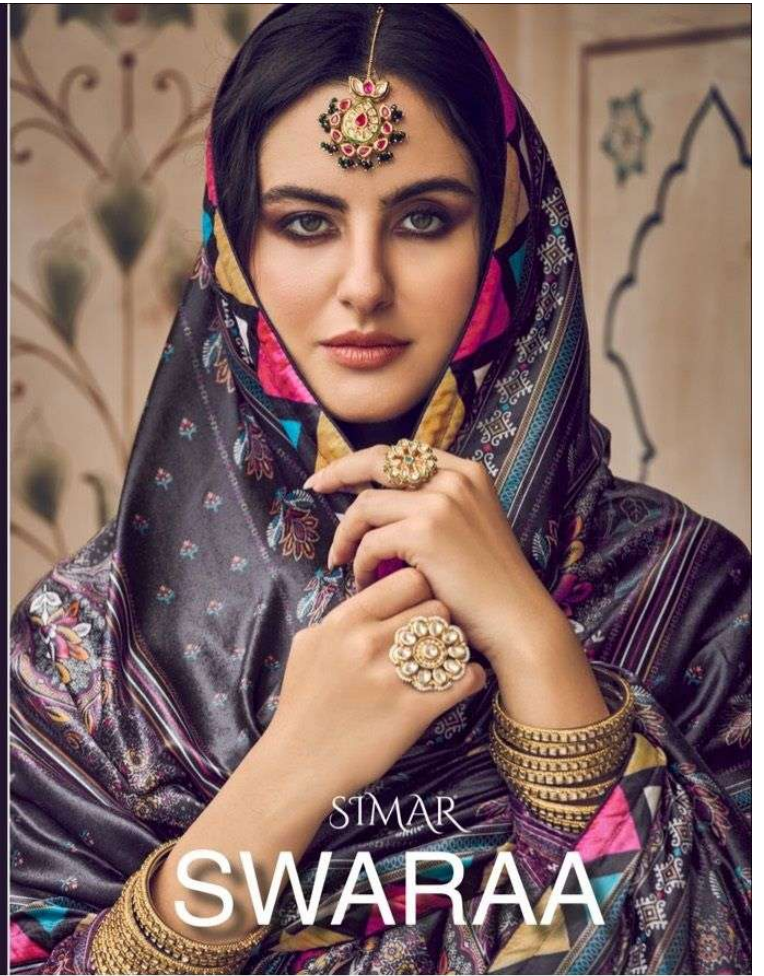

SIMAR

Swaraa

glossy-simar-swaraa-velvet-salwar-suit

STMAR
SWARAA

: TOP :

PURE VELVET DIGITAL PRINT (CUT 3.0 MTR)

: DUPATTA :

VELVET DIGITAL PRINT

: BOTTOM :

PASHMINA SOLID DYED

STMAR

6210

6211

6212

6213

6214

6215

Swaraa

[glossy-simar-swaraa-velvet-salwar-suit](#)

glossy-simar-swaraa-velvet-salwar-suit

6213

SIMAR

glossy-simar-swaraa-velvet-salwar-suit

SIMAR