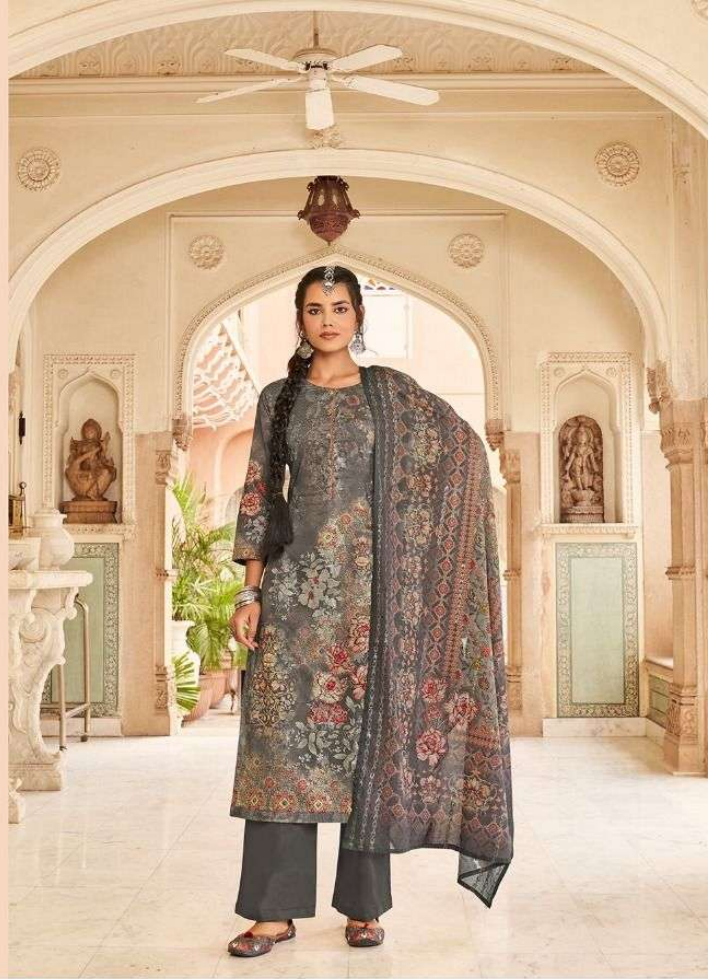

Shree Shalika®
FASHION

MANNAT

VOL.02

shalika-mannat-vol-2-cotton-salwar-suit

"PASTEL SHADES"

CODE#2005

"FLORAL PRINTS"

Shree Shalika
FASHION

shalika-mannat-vol-2-cotton-salwar-suit

"TREND CREATOR"

"NEW CREATION"

Shree Shalika
FASHION

CODE#2003

shalika-mannat-vol-2-cotton-salwar-suit

"GLAMOUR QUEEN"

Shree Shalika
FASHION

CODE#2001

"TIMELESS TONES"

shalika-mannat-vol-2-cotton-salwar-suit

"GLORIOUS TRIBUTE"

Shree Shalika
FASHION

CODE#2007

"BEAUTIFUL PANACHE"

shalika-mannat-vol-2-cotton-salwar-suit

shalika-mannat-vol-2-cotton-salwar-suit

CODE#2002

"ETHNIC TOUCH"

Siree Shalika
FASHION

"FASHION FREEDOM"

shalika-mannat-vol-2-cotton-salwar-suit