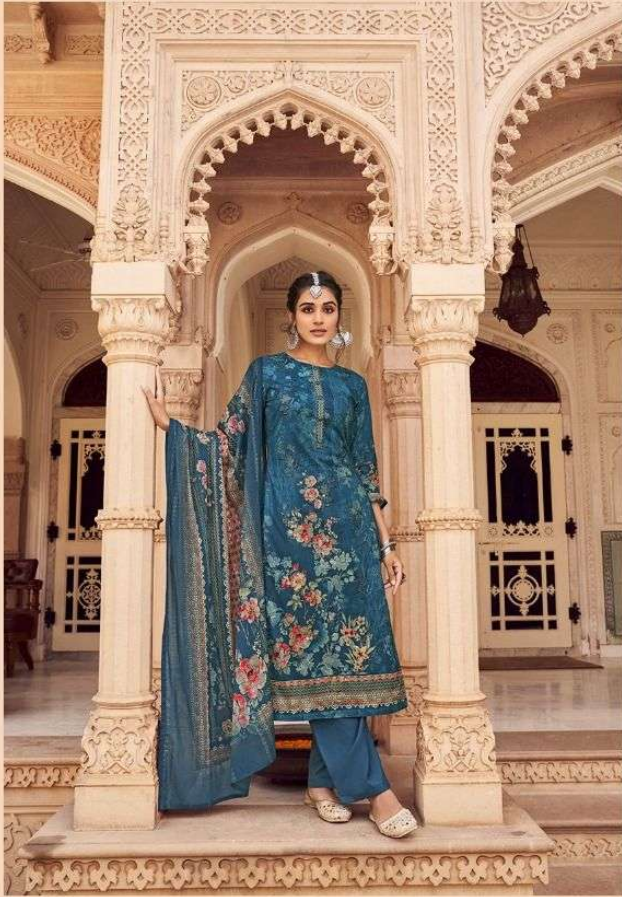

Shree Shalika®
FASHION

MANNAT

VOL.02

shalika-mannat-vol-2-cotton-salwar-suit

"PASTEL SHADES"

CODE#2005

"FLORAL PRINTS"

Shree Shalika
FASHION

shalika-mannat-vol-2-cotton-salwar-suit

"TREND CREATOR"

"NEW CREATION"

Shree Shalika
FASHION

CODE#2003

shalika-mannat-vol-2-cotton-salwar-suit

"GLAMOUR QUEEN"

Shree Shalika
FASHION

CODE#2001

"TIMELESS TONES"

shalika-mannat-vol-2-cotton-salwar-suit

"GLORIOUS TRIBUTE"

Shree Shalika
FASHION

CODE#2007

"BEAUTIFUL PANACHE"

shalika-mannat-vol-2-cotton-salwar-suit

shalika-mannat-vol-2-cotton-salwar-suit

CODE#2002

"ETHNIC TOUCH"

Siree Shalika
FASHION

"FASHION FREEDOM"

shalika-mannat-vol-2-cotton-salwar-suit