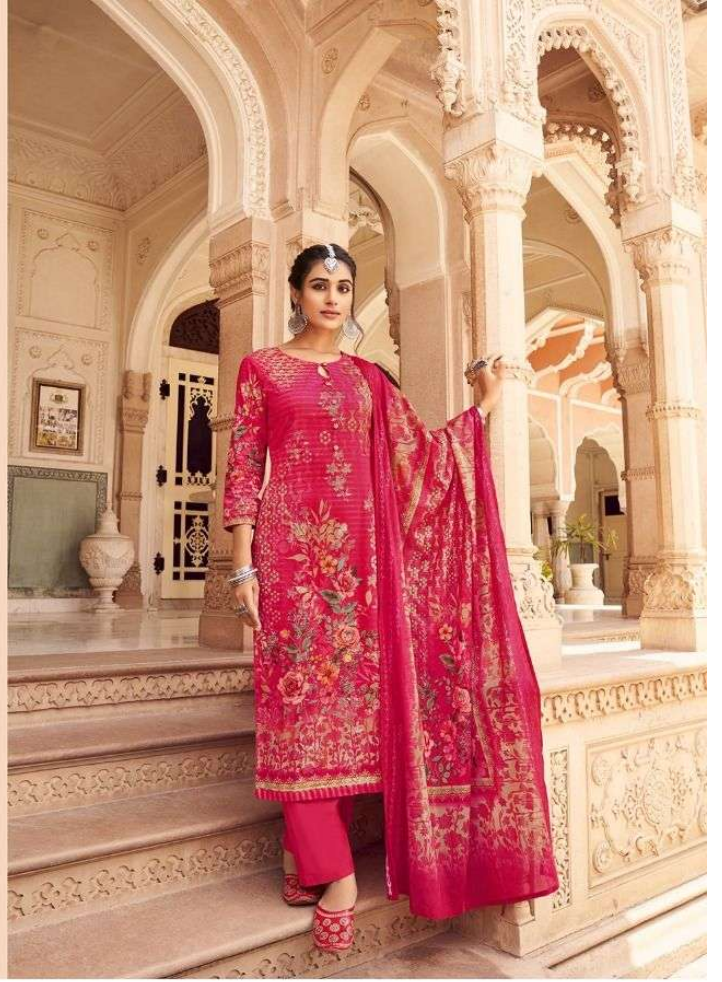

Shree Shalika®
FASHION

MANNAT

VOL.02

shalika-mannat-vol-2-cotton-salwar-suit

"PASTEL SHADES"

CODE#2005

"FLORAL PRINTS"

Shree Shalika
FASHION

shalika-mannat-vol-2-cotton-salwar-suit

"TREND CREATOR"

"NEW CREATION"

Shree Shalika
FASHION

CODE#2003

shalika-mannat-vol-2-cotton-salwar-suit

"GLAMOUR QUEEN"

Shree Shalika
FASHION

CODE#2001

"TIMELESS TONES"

shalika-mannat-vol-2-cotton-salwar-suit

"GLORIOUS TRIBUTE"

Shree Shalika
FASHION

CODE#2007

"BEAUTIFUL PANACHE"

shalika-mannat-vol-2-cotton-salwar-suit