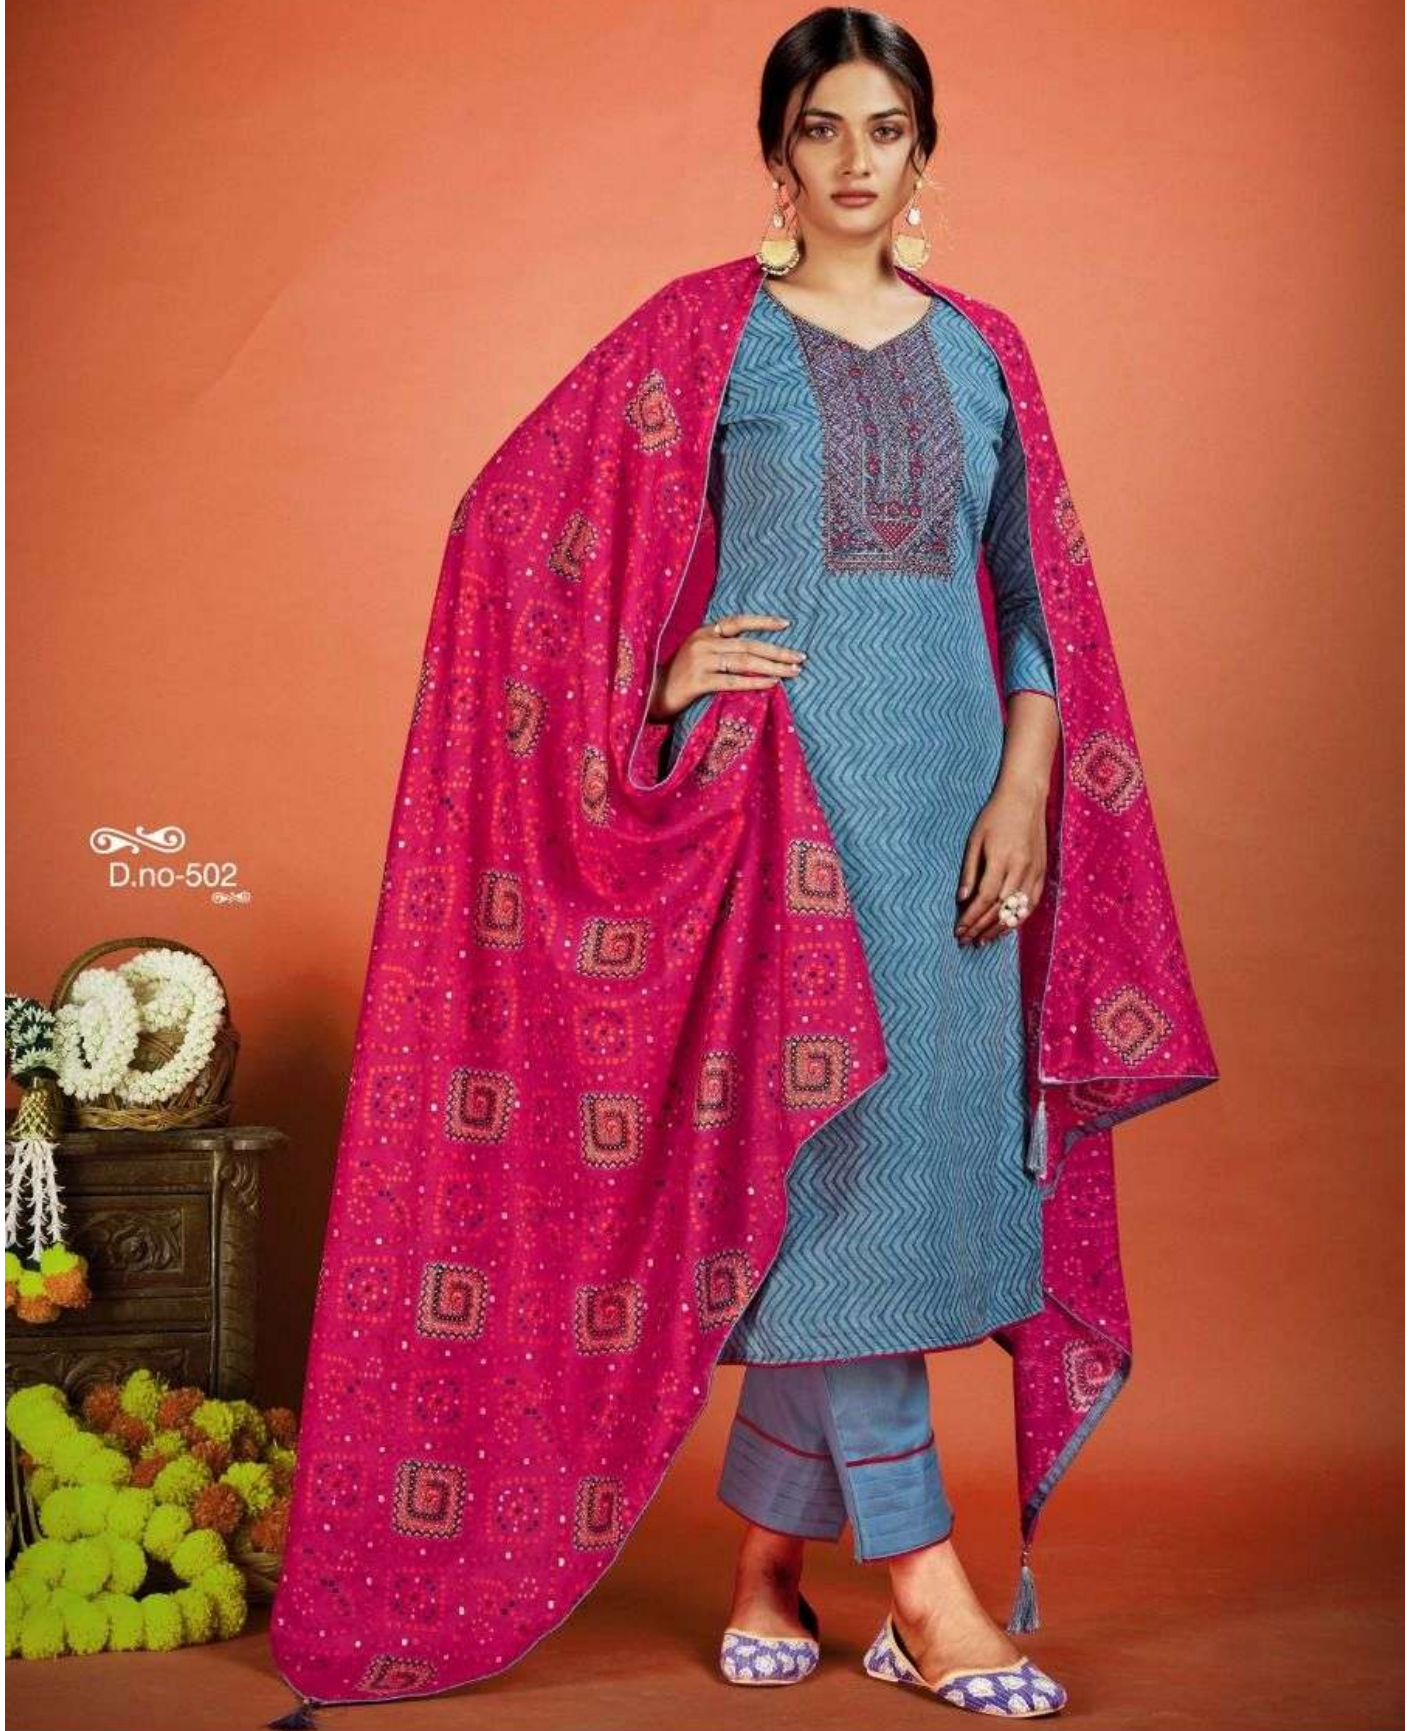

*New fashion look*

This season assortment brings your wardrobe too close to great looking colours and fantastic patterns.

  
D.no-502

D.NO-501

D.NO-502

D.NO-503

D.NO-506

D.NO-507

vastu-netra-vol-5-cotton-salwar-suit

*New fashion look*

The season assortment brings your wardrobe top class to great looking colours and fantastic patterns.

D.no-504

*New fashion look*

This season assortment brings your wardrobe too close to great looking colours and fantastic patterns.

©2014

  
**VASTU**  
*headline*

  
D.no-505  

vastu-netra-vol-5-cotton-salwar-suit

*New fashion look*

This season assortment brings your wardrobe too close to great looking colours and fantastic patterns.

vastu-netra-vol-5-cotton-salwar-suit

vastu-netra-vol-5-cotton-salwar-suit

*New fashion look*

This season assortment brings your wardrobe too close to great looking colours and fantastic patterns.

  
**VASTU**  
*headline*

  
D.no-510  
© 2014