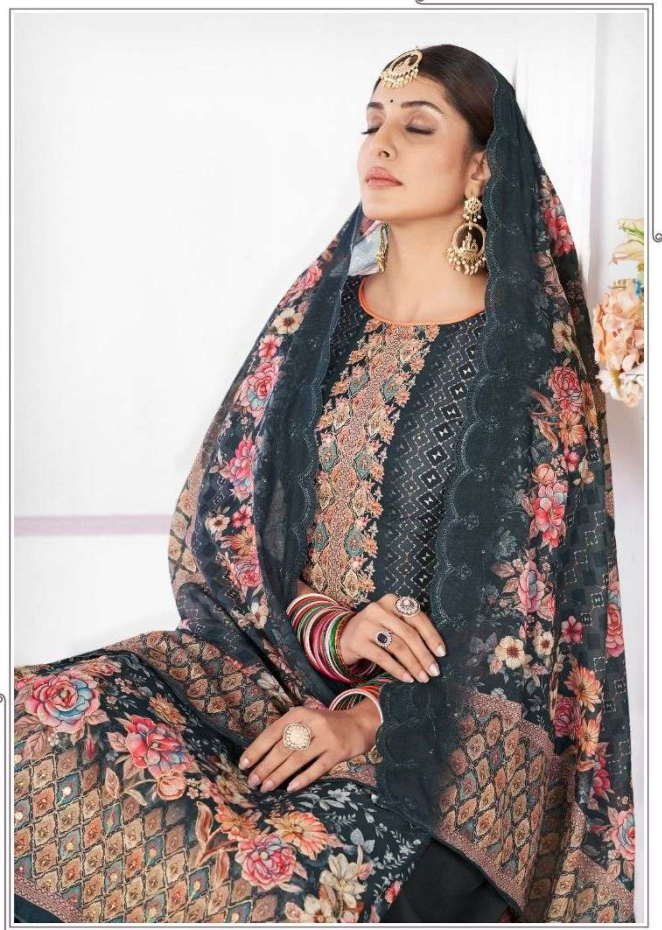

# MUSE

TOP	COTTON MUSLIN DIGITAL PRINT WITH WORK
BOTTOM	COTTON DYED
DUPPATA	COTTON MUL DIGITAL PRINT WITH WORK

Mayur FABRICS

10004

mayur-divisha-muse-fancy-salwar-suit

mayur-divisha-muse-fancy-salwar-suit

mayur-divisha-muse-fancy-salwar-suit