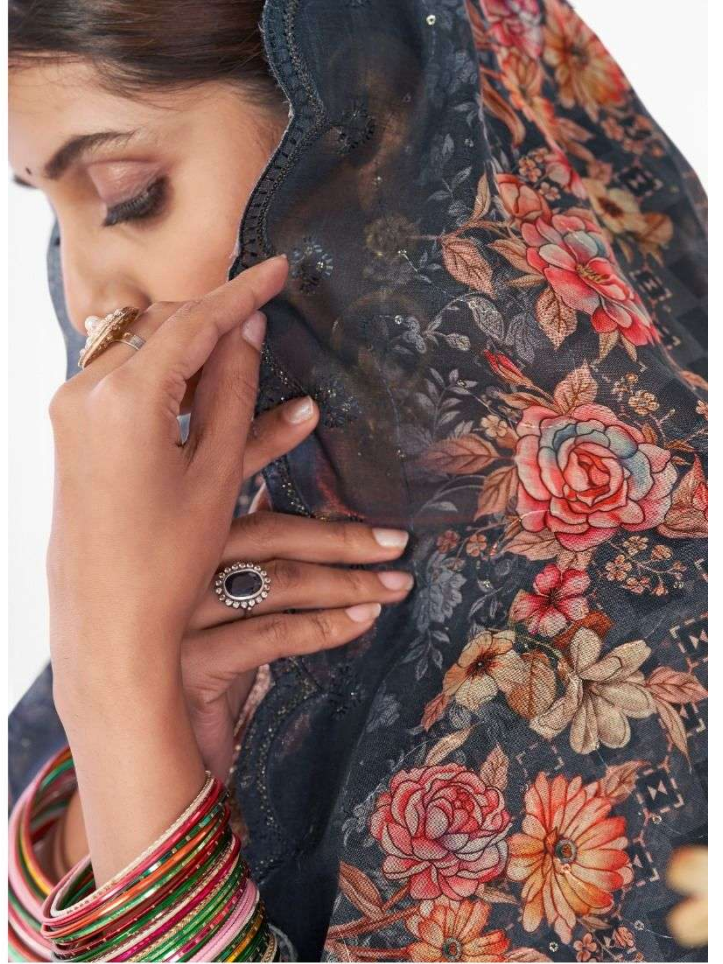

# MUSE

TOP	COTTON MUSLIN DIGITAL PRINT WITH WORK
BOTTOM	COTTON DYED
DUPPATA	COTTON MUL DIGITAL PRINT WITH WORK

Mayur FABRICS

10004

mayur-divisha-muse-fancy-salwar-suit

mayur-divisha-muse-fancy-salwar-suit

mayur-divisha-muse-fancy-salwar-suit

Mayur FABRICS

10001

mayur-divisha-muse-fancy-salwar-suit

mayur-divisha-muse-fancy-salwar-suit

Mayur FABRICS  
10006

mayur-divisha-muse-fancy-salwar-suit

Mayur FABRICS  
10005

mayur-divisha-muse-fancy-salwar-suit