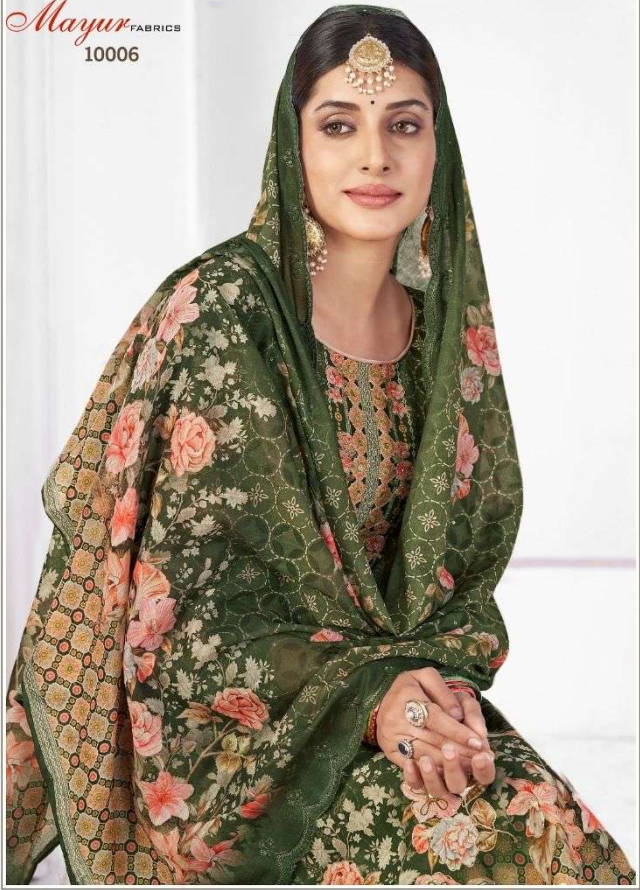

# MUSE

TOP	COTTON MUSLIN DIGITAL PRINT WITH WORK
BOTTOM	COTTON DYED
DUPPATA	COTTON MUL DIGITAL PRINT WITH WORK

Mayur FABRICS

10004

mayur-divisha-muse-fancy-salwar-suit

mayur-divisha-muse-fancy-salwar-suit

mayur-divisha-muse-fancy-salwar-suit

Mayur FABRICS

10001

mayur-divisha-muse-fancy-salwar-suit

mayur-divisha-muse-fancy-salwar-suit

Mayur FABRICS  
10006

mayur-divisha-muse-fancy-salwar-suit

Mayur FABRICS  
10005

mayur-divisha-muse-fancy-salwar-suit