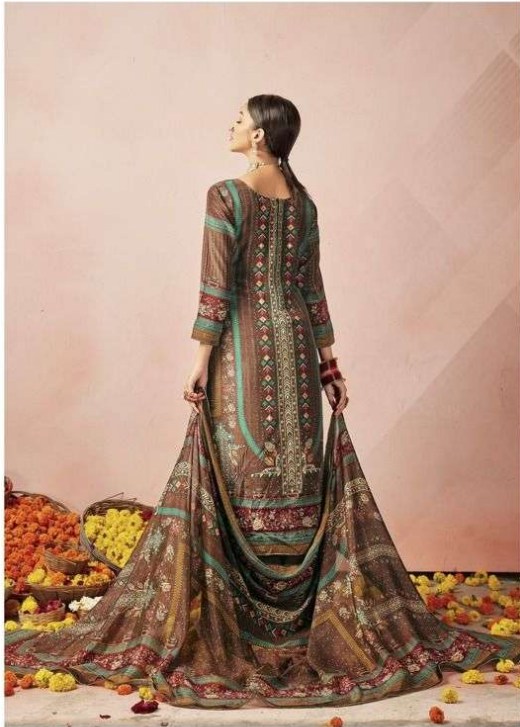

ELEGANCE

• 10241 •

fourdots-aarshya-pure-digital-print-salwar-suit