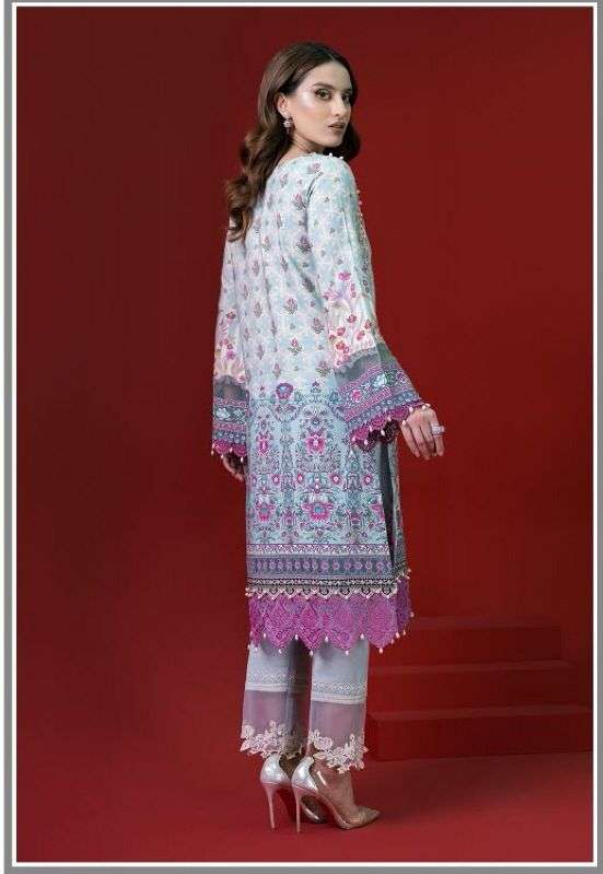

K 20037

K 20042

K 20048

jade-sahi-libas-salwar-suit-with-cotton-dup

JADE

Solitaire by

FABRIC CARE INSTRUCTIONS:

- Hand Wash Preferred,
- Do NOT Bleach, Mild Detergent
- Soak all items separately in water

jade-sahi-libas-salwar-suit-with-cotton-dup

THIS PACKET CONTAINS:

- 3 MTR DIGITAL PRINTED AIRJET LINEN SHIRT
- 2.5 MTR DYED LINEN TROUSER
- 1 PC ORGANZA EMBED NECKLINE
- 1 YARD ORGANZA EMBED LACE

K 20037