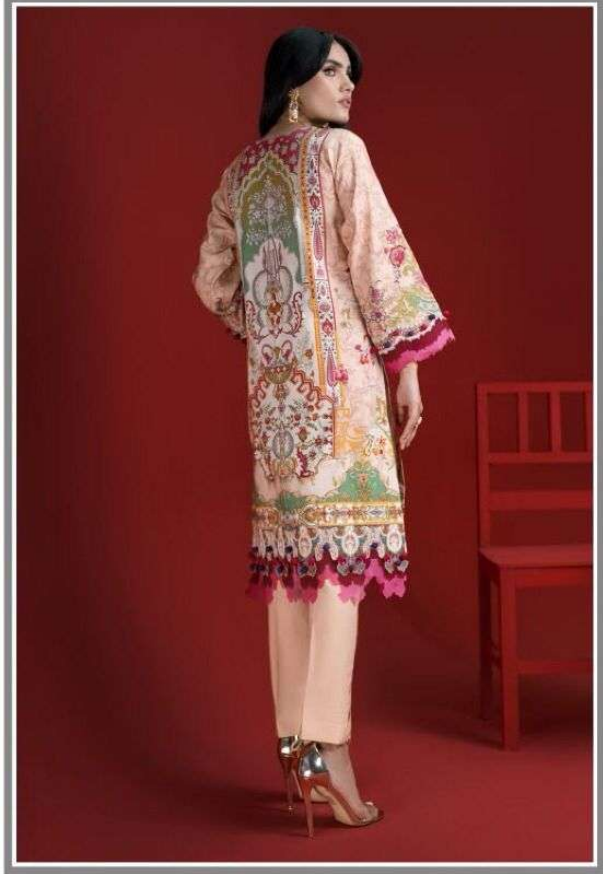

JADE

Solitaire by

FABRIC CARE INSTRUCTIONS:

- Hand Wash Preferred,
- Do NOT Bleach, Mild Detergent
- Soak all items separately in water

jade-sahi-libas-salwar-suit-with-cotton-dup

THIS PACKET CONTAINS:

- 3 MTR DIGITAL PRINTED AIRJET LINEN SHIRT
- 2.5 MTR DYED LINEN TROUSER
- 1 PC ORGANZA EMBED NECKLINE
- 1 YARD ORGANZA EMBED LACE

K 20036