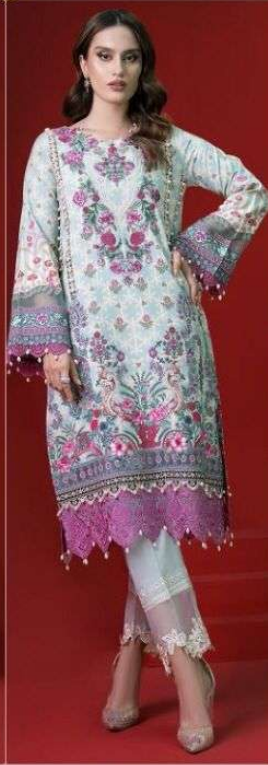

SHAI LIBAS
شانی لیبس

JADE

Solitaire by Shai Libas

jade-sahi-libas-salwar-suit-with-cotton-dup

Solitaire by  **SOLIAK KATRAK**

JADE

K 20048

K 20036

K 20037

K 20042

K 20048

jade-sahi-libas-salwar-suit-with-cotton-dup

JADE

Solitaire by

FABRIC CARE INSTRUCTIONS:

- Hand Wash Preferred,
- Do NOT Bleach, Mild Detergent
- Soak all items separately in water