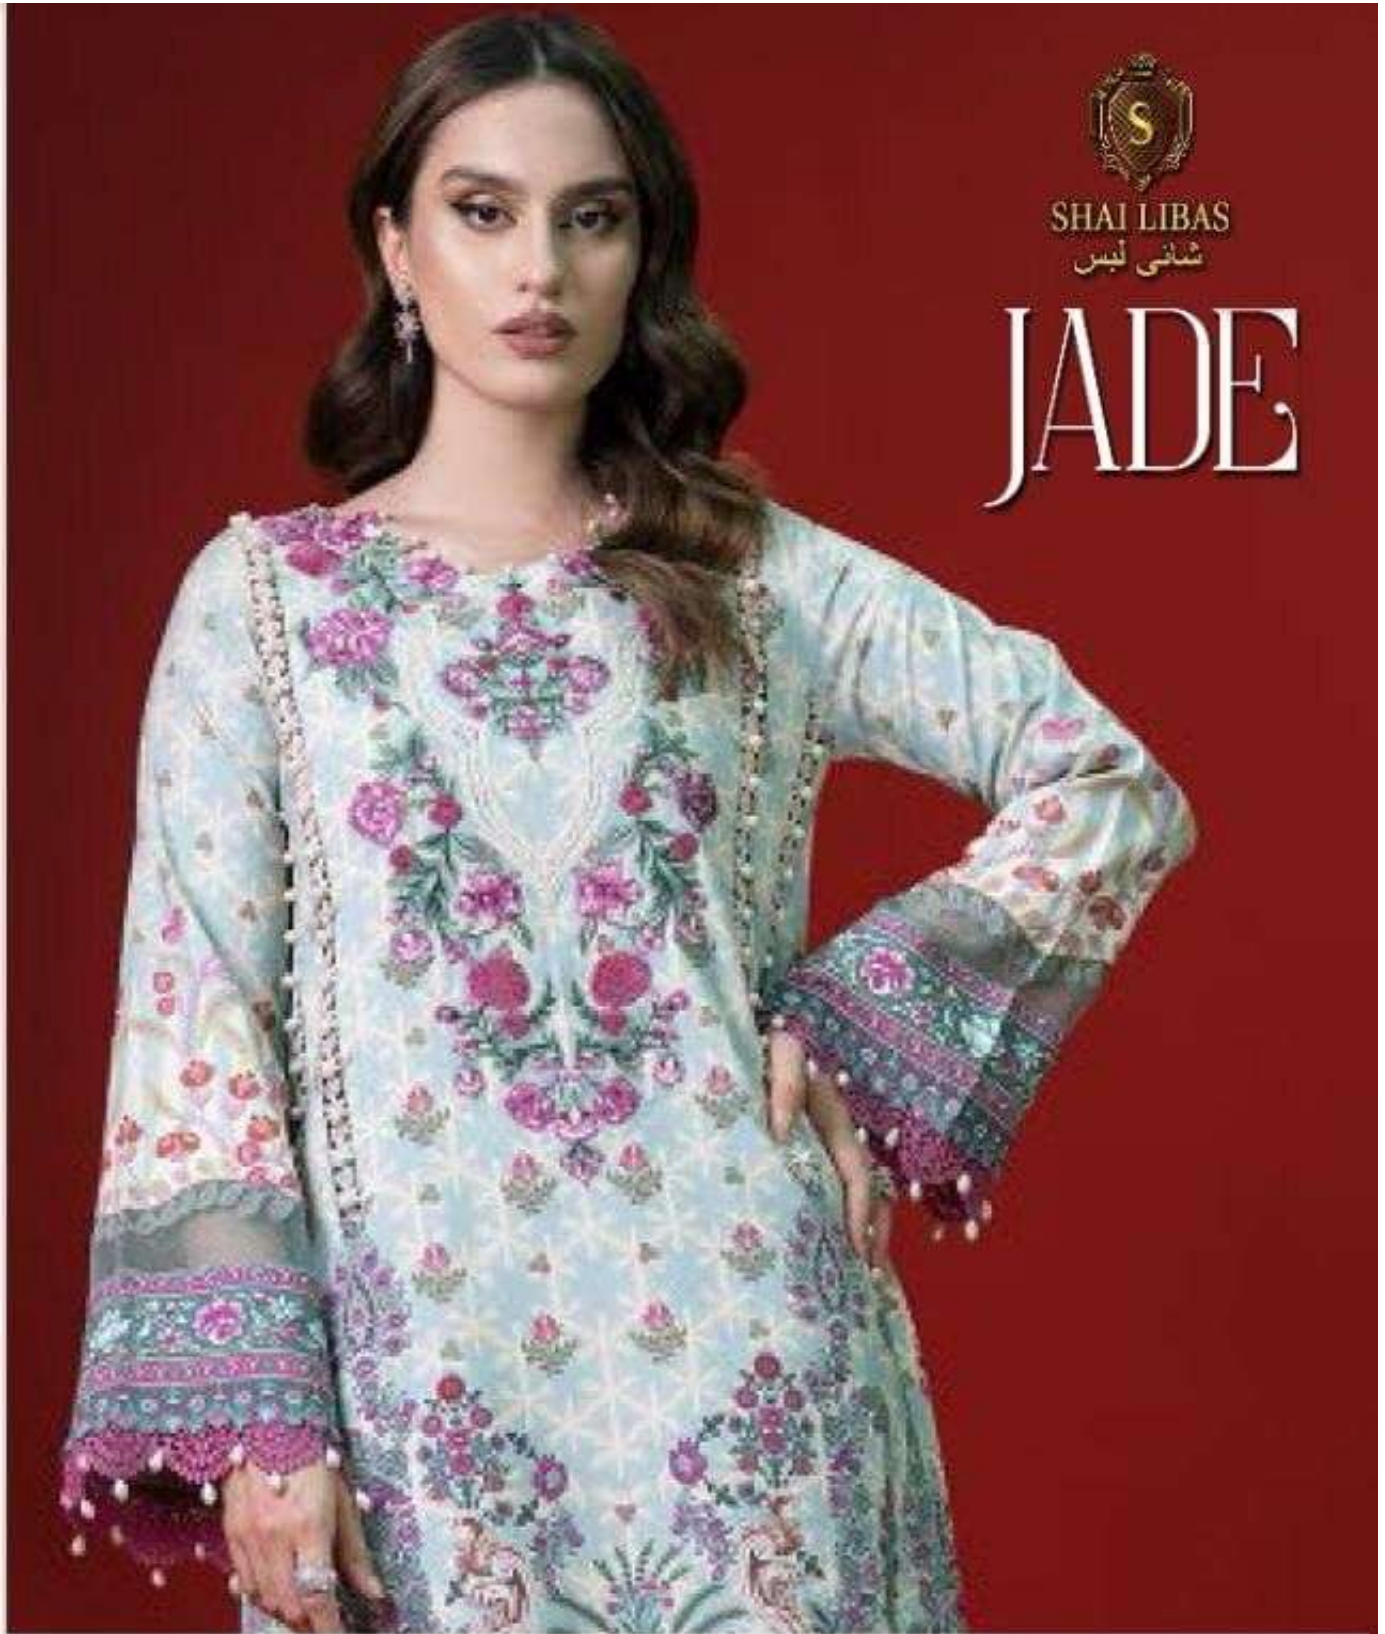

SHAI LIBAS
شانی لیبس

JADE

Solitaire by Shai Libas

jade-sahi-libas-salwar-suit-with-cotton-dup

Solitaire by  **SOLIAK KATRAK**

JADE

K 20048

K 20036

K 20037

K 20042

K 20048

jade-sahi-libas-salwar-suit-with-cotton-dup

JADE

Solitaire by

FABRIC CARE INSTRUCTIONS:

- Hand Wash Preferred,
- Do NOT Bleach, Mild Detergent
- Soak all items separately in water

jade-sahi-libas-salwar-suit-with-cotton-dup

THIS PACKET CONTAINS:

- 3 MTR DIGITAL PRINTED AIRJET LINEN SHIRT
- 2.5 MTR DYED LINEN TROUSER
- 1 PC ORGANZA EMBED NECKLINE
- 1 YARD ORGANZA EMBED LACE

K 20037