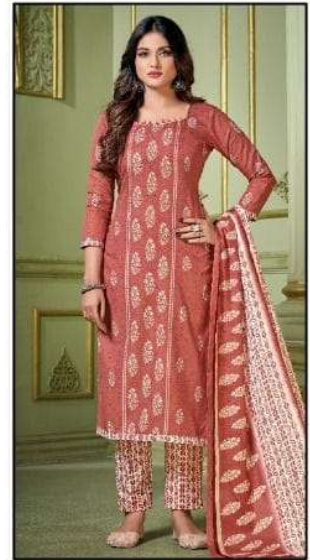

A woman with long dark hair is sitting on a wooden chair in the center of the image. She is wearing a purple and white patterned long-sleeved tunic and matching trousers, with a matching purple shawl draped over her shoulders. She is also wearing purple patterned flat shoes. The background is a light green wall with intricate gold-colored architectural details, including a large arched frame with floral carvings and smaller framed panels on the lower walls.

AK
AL KARAM™
LAWN COLLECTION

CHARIZMA
SIGNATURE *Prints*

1001

1002

1003

1004

1005

AK
AL KARAM™
 LAWN COLLECTION
CHARIZMA
 SIGNATURE *Prints*