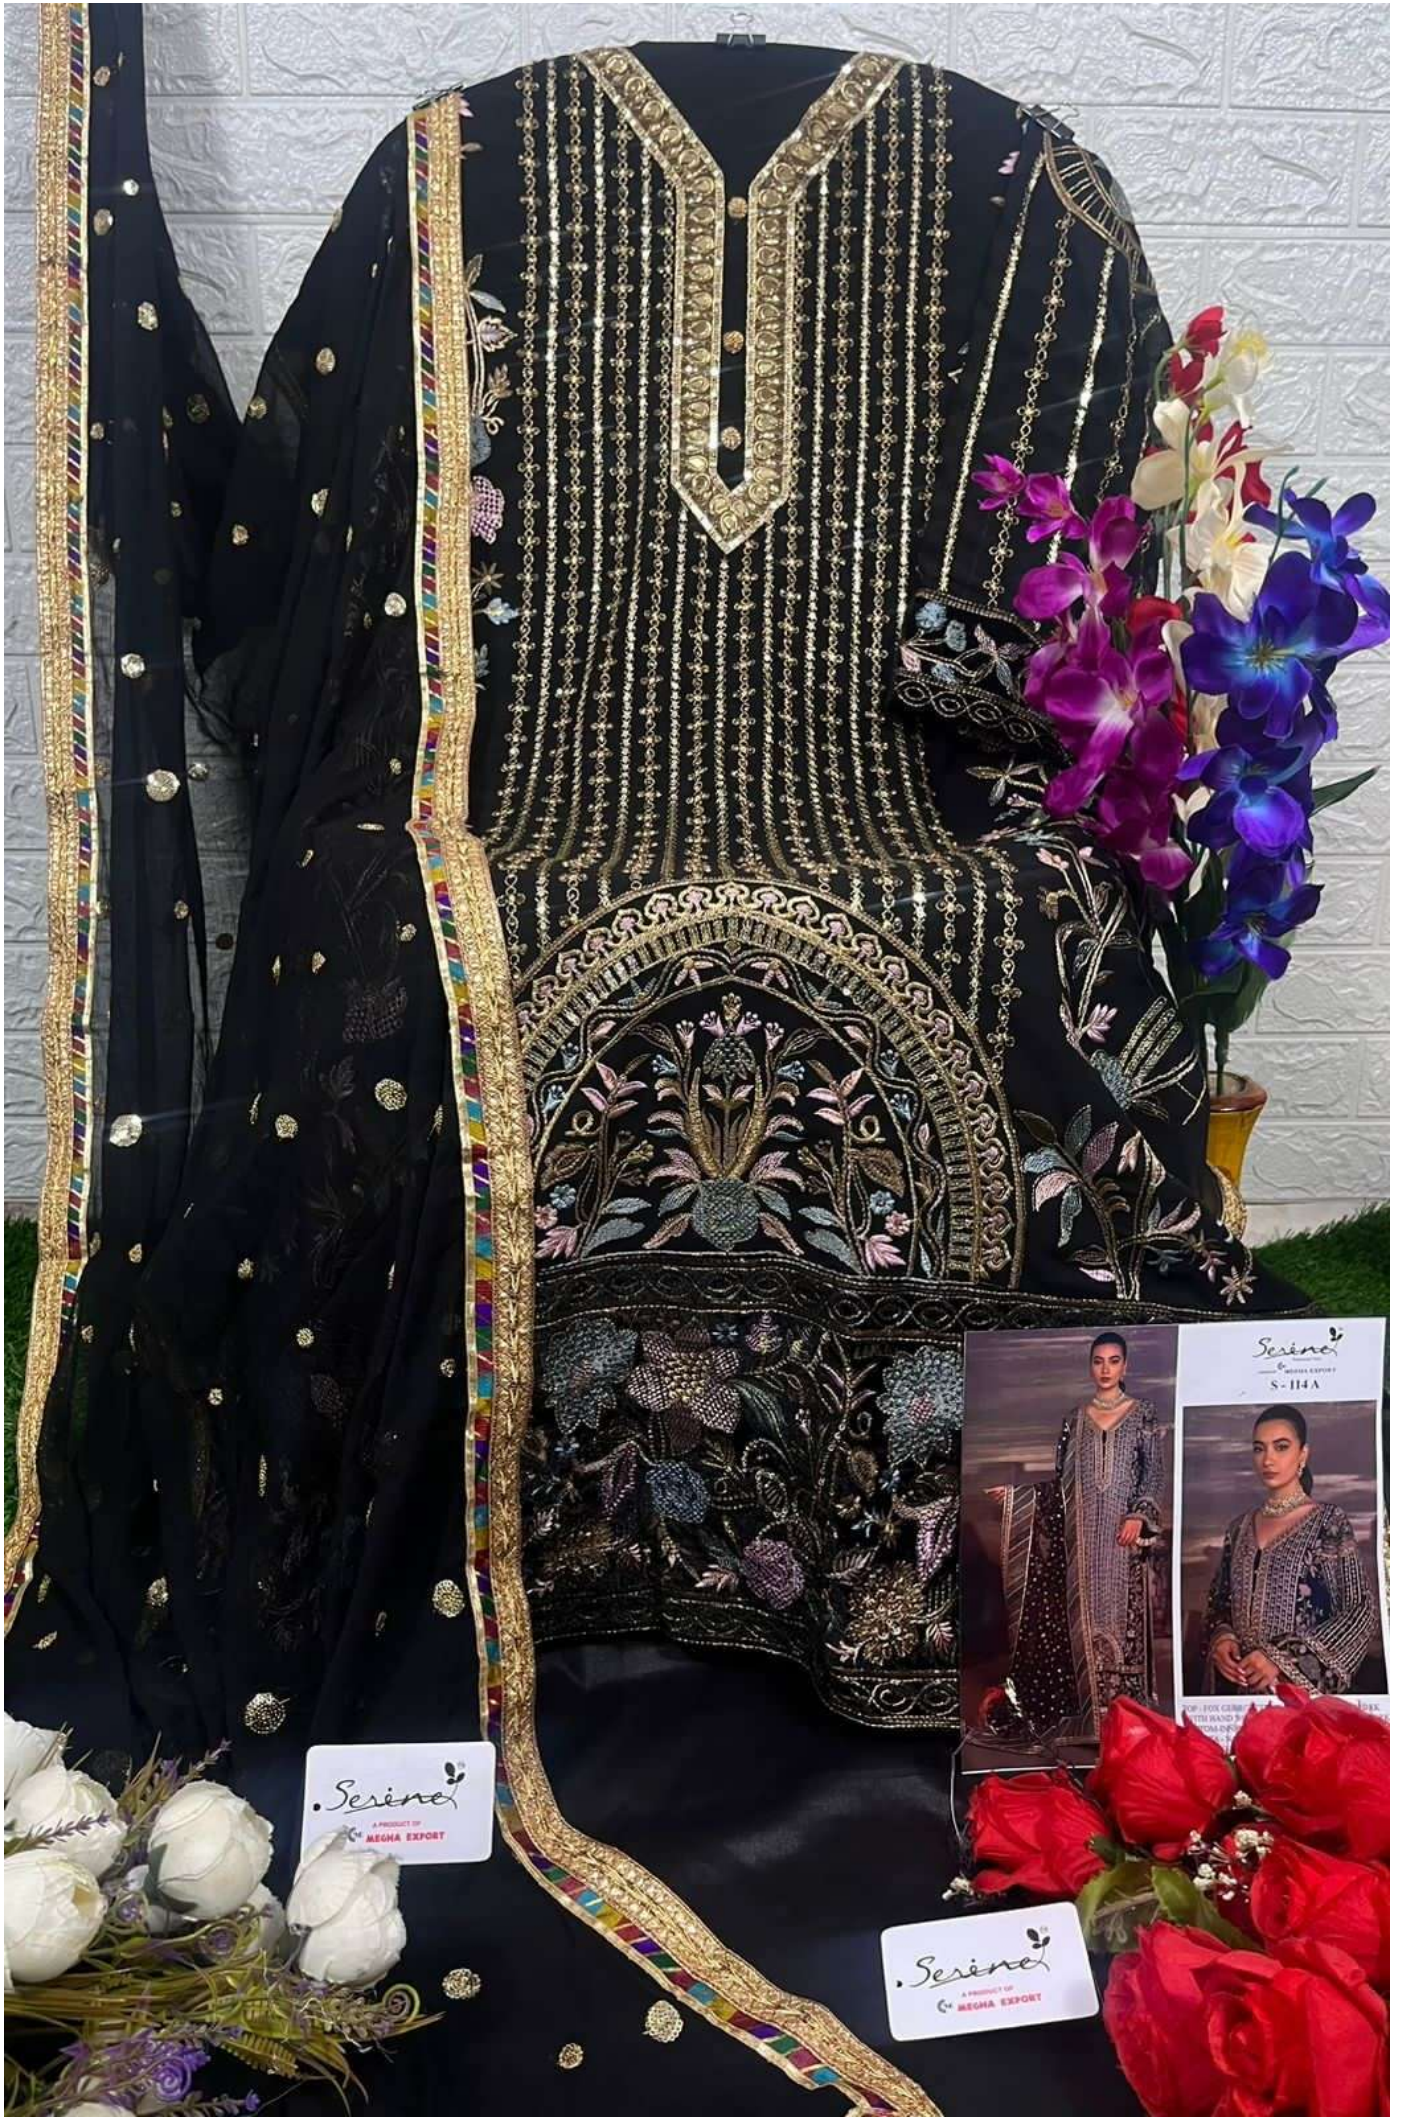

*Serene*TM
Pakistani Suit

A BRAND BY MEGHA EXPORT

S - 114

TOP - FOX GEORGETTE HEAVY EMBROIDERED
WITH ZARKAN AND EMB VELVET LACE
INNER BOTTOM - HEAVY SANTOON
DUPATTA - NAZNEEN HEAVY EMBROIDERED WITH LACE

*Serene*TM
Pakistani Suit

A BRAND BY MEGHA EXPORT

S - 114

TOP - FOX GEORGETTE HEAVY EMBROIDERED
WITH ZARKAN AND EMB VELVET LACE
INNER BOTTOM - HEAVY SANTOON
DUPATTA - NAZNEEN HEAVY EMBROIDERED WITH LACE

Serino
A PRODUCT OF
MEGHA EXPORT

Serino
A PRODUCT OF
MEGHA EXPORT

Serino
MEGHA EXPORT
S-114A

TOP: FOX GEM
THE HAND
CLOAKS

Serene
A PRODUCT OF
MEGHA EXPORT

TOP - FOX GEORGETTE
WITH HAND WORK
BY KOMANER /
BLOUSE - NAZIR /
NECKWEAR