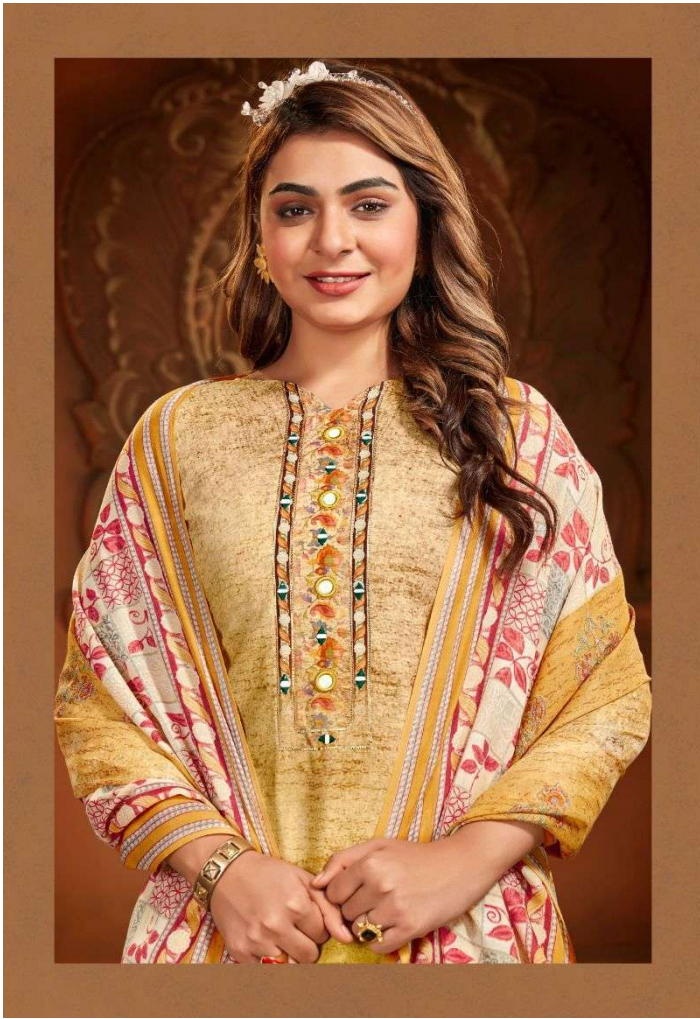

Shree
Gori  TM
Silk Mills

Salma

D. No. 1001

D. No. 1002

D. No. 1003

D. No. 1004

D. No. 1005

D. No. 1006

D. No. 1007

D. No. 1008

COLOUR ME BEAUTIFUL

IN THE WORLD OF TRENDS, WE MAKE PEOPLE LOOKS CLASSY.

D.No.1003

SPRING INTO STYLE

ENJOY THE STYLISH SERIES WHICH IS AN AMALGAMATION OF BEAUTY