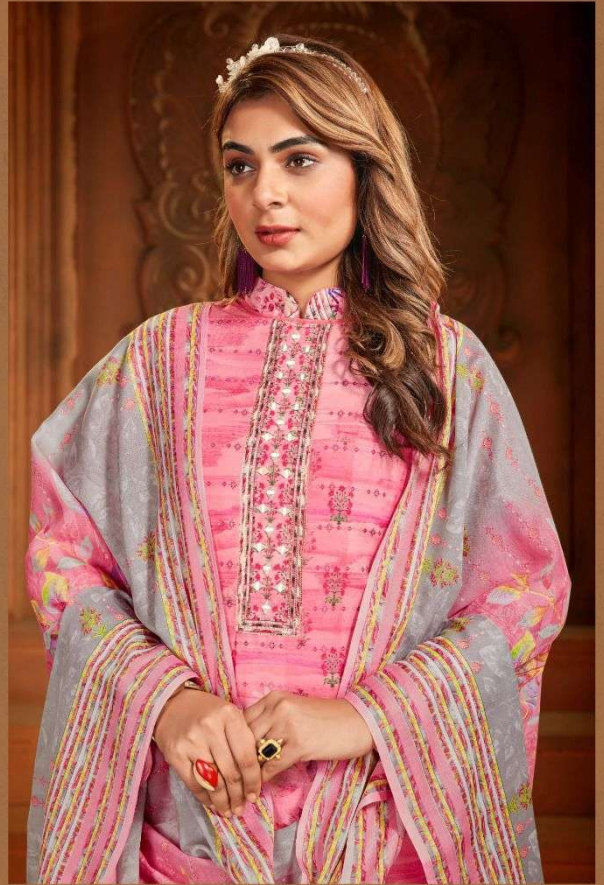

Shree
Gori  TM
Silk Mills

Salma

D. No. 1001

D. No. 1002

D. No. 1003

D. No. 1004

D. No. 1005

D. No. 1006

D. No. 1007

D. No. 1008

COLOUR ME BEAUTIFUL

IN THE WORLD OF TRENDS, WE MAKE PEOPLE LOOKS CLASSY.

D.No.1003

SPRING INTO STYLE

ENJOY THE STYLISH SERIES WHICH IS AN AMALGAMATION OF BEAUTY