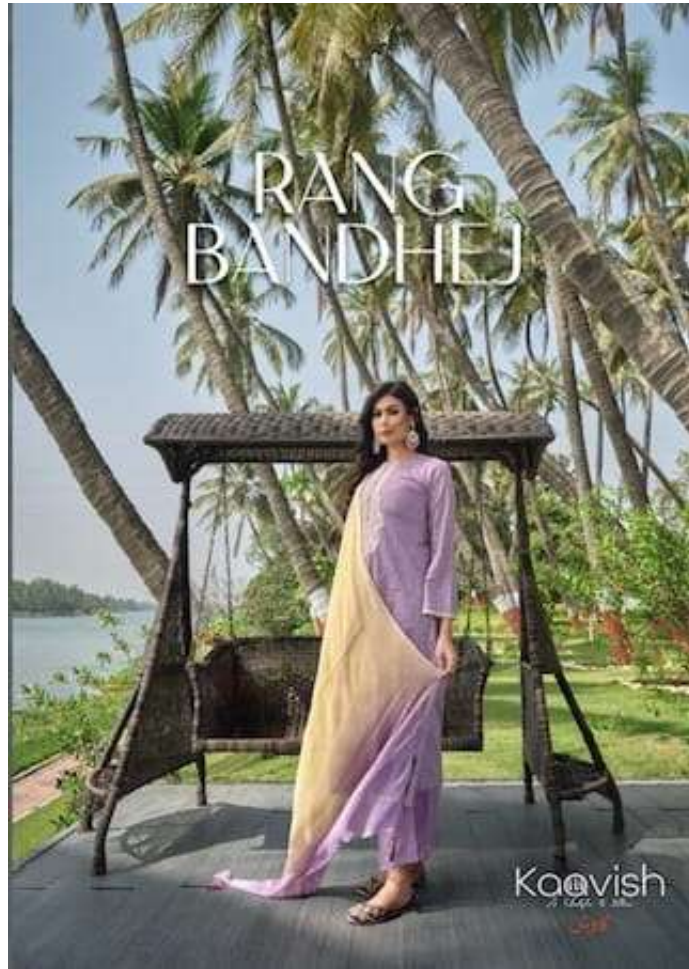

RANG BANDHEJ

Kaavish
A CARE & CO.