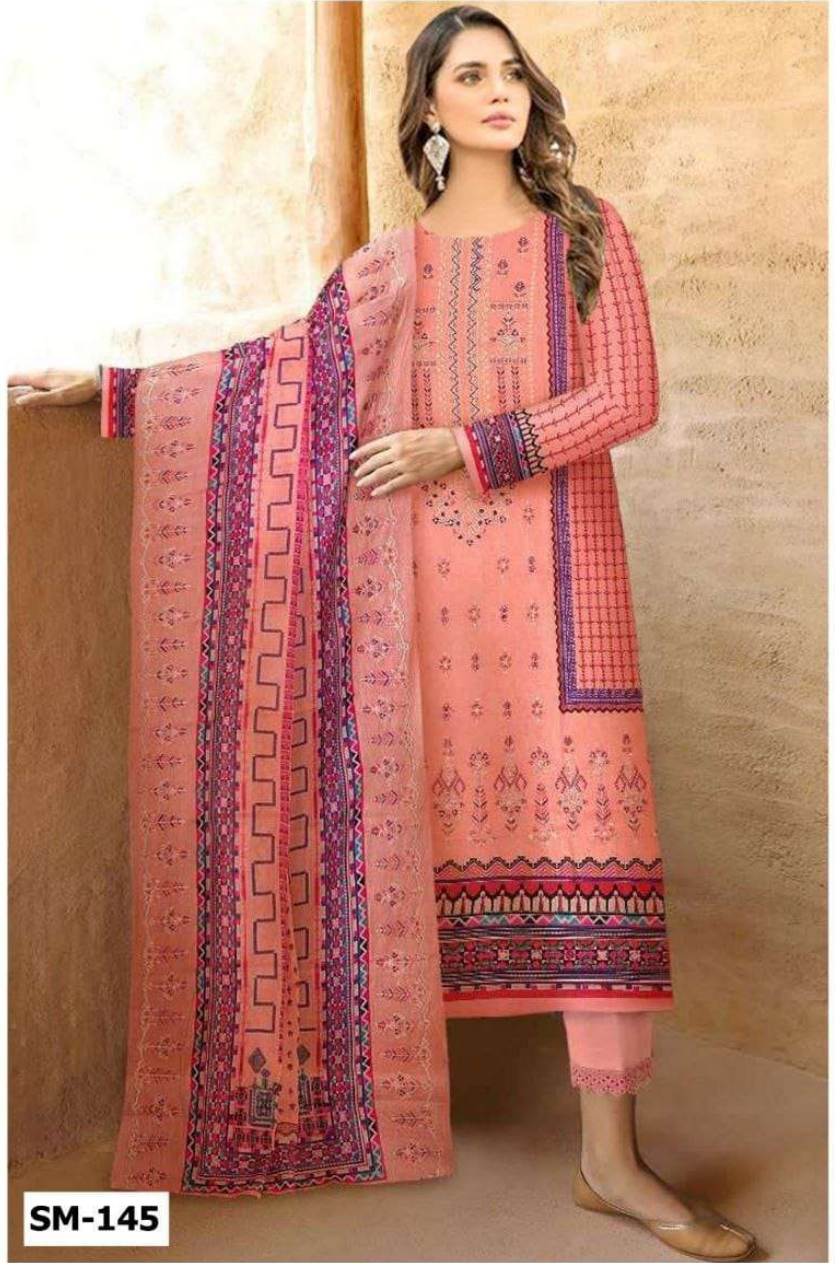

 TM
سنا مریم
Sana Maryam

Riwayat Lawn Collection

Fabric Details

TOP:-Lawn Cotton With
Self Embroidery

BOTTOM:-Cotton

DUPATTA:- Mal Cotton
With Self Embroidery

SM-144

Riwayat Lawn Collection

 TM
سنا مریم
Sana Maryam

Riwayat Lawn Collection

Fabric Details

TOP:-Lawn Cotton With
Self Embroidery

BOTTOM:-Cotton

DUPATTA:- Mal Cotton
With Self Embroidery

سنا مریم
Sana Maryam

Riwayat Lawn Collection

Fabric Details

TOP:-Lawn Cotton With
Self Embroidery

BOTTOM:-Cotton

DUPATTA:- Mal Cotton
With Self Embroidery

SM-145

 TM
سنا مریم
Sana Maryam

Riwayat Lawn Collection

Fabric Details