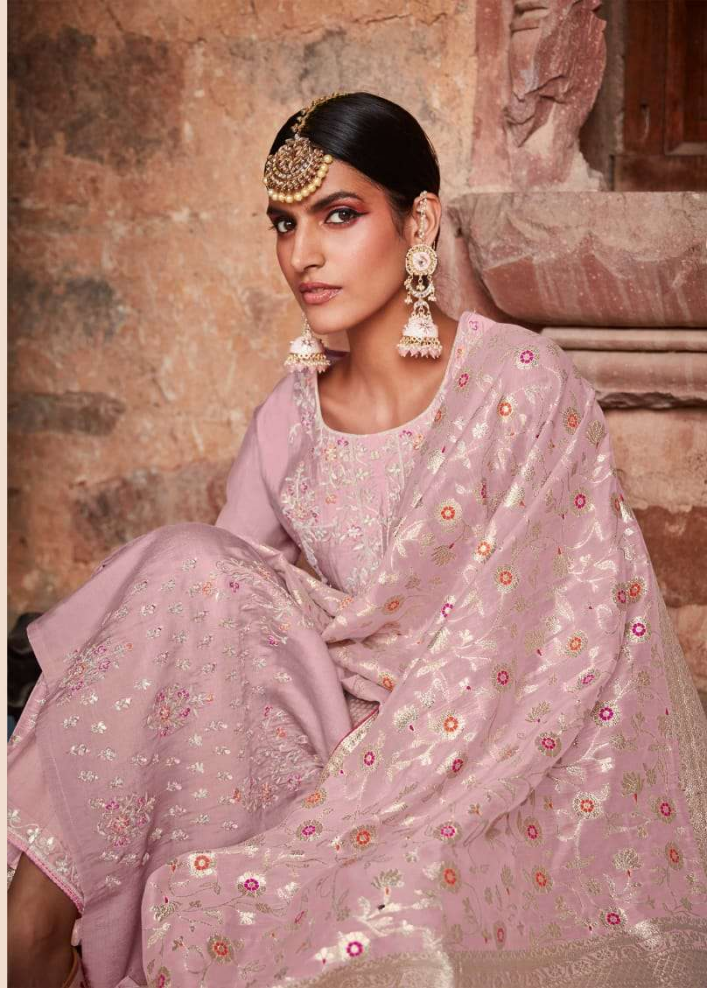

TZU
"The Zest in You..."
"A BRAND BY LGTM"

Shrish
1005

TZU
"The Zest in You..."
"A BRAND BY LGTM"
Sehrish
1006
◆

TZU
"The Zest in You..."
"A BRAND BY LGTM"

Sehrish
1004

Sehrish

TOP : ROMAN SILK | BOTTOM : JAM SATIN
DUPATTA : CHANDERI SILK MEENA ZARI JACQUARD