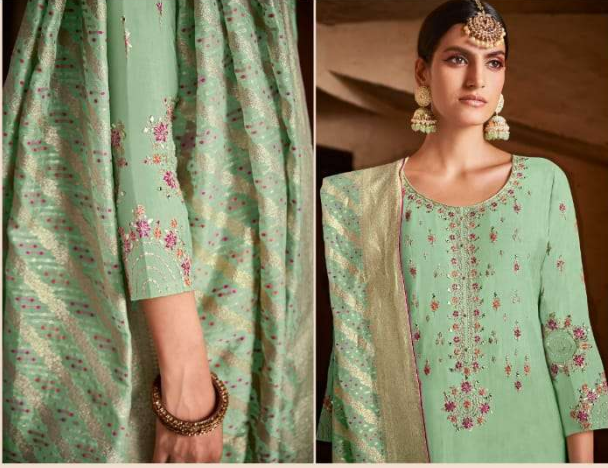

TZU
"The Zest in You..."
"A BRAND BY LGTM"

Shrish
1005

TZU
"The Zest in You..."
"A BRAND BY LGTM"
Sehrish
1006
◆

TZU
"The Zest in You..."
"A BRAND BY LGTM"

Sehrish
1004

Sehrish

TOP : ROMAN SILK | BOTTOM : JAM SATIN
DUPATTA : CHANDERI SILK MEENA ZARI JACQUARD

Shrish
1005

1001

1002

1003

1004

1005

1006