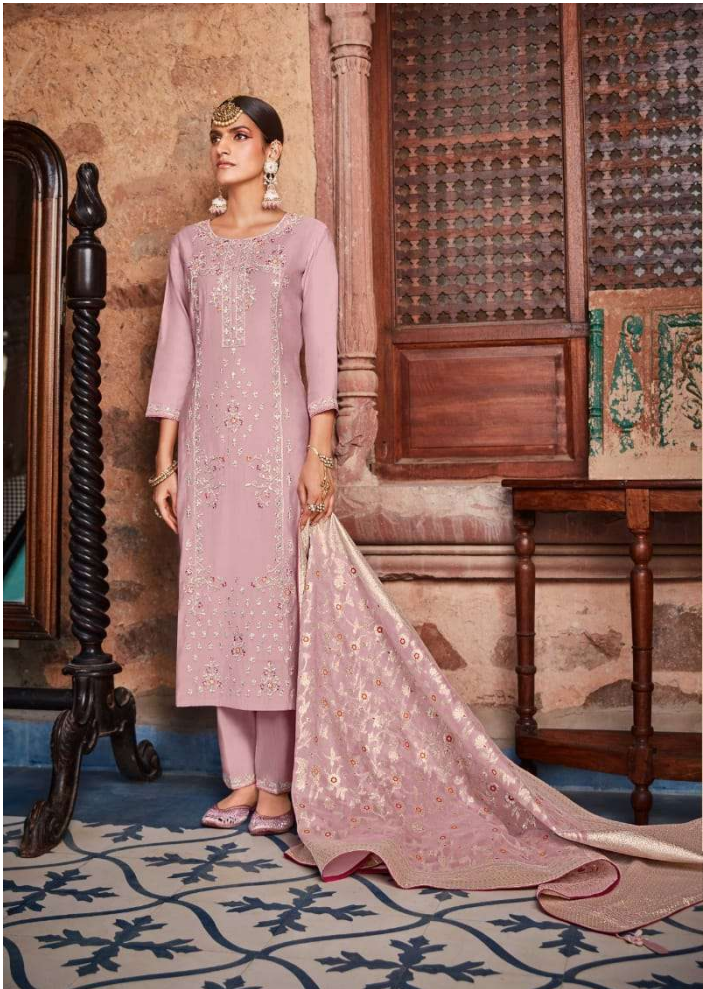

TZU
"The Zest in You..."
"A BRAND BY LGTM"

Shrish
1005

TZU
"The Zest in You..."
"A BRAND BY LGTM"
Sehrish
1006
◆

TZU
"The Zest in You..."
"A BRAND BY LGTM"

Sehrish
1004

Sehrish

TOP : ROMAN SILK | BOTTOM : JAM SATIN
DUPATTA : CHANDERI SILK MEENA ZARI JACQUARD