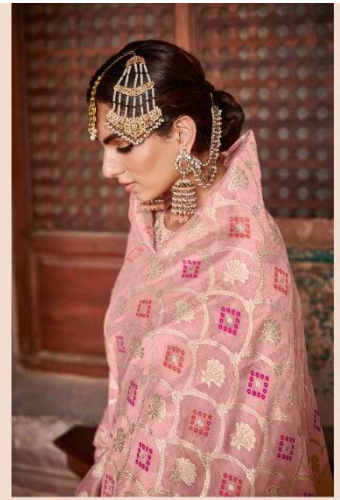

TZU
"The Zest in You..."
"A BRAND BY LCTW"

Schriish
1002