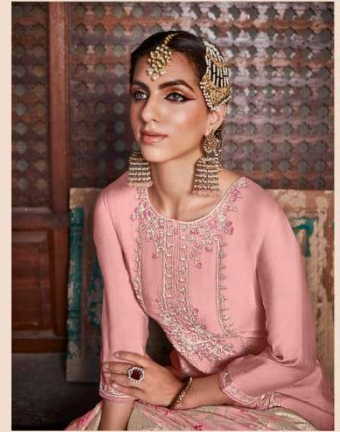

TZU
"The Zest in You..."
"A BRAND BY LCTW"

Schriish
1002