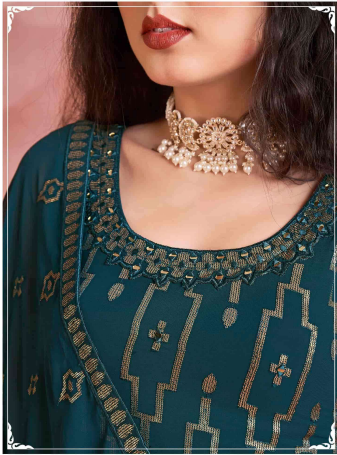

ARYA DESIGNS

59003