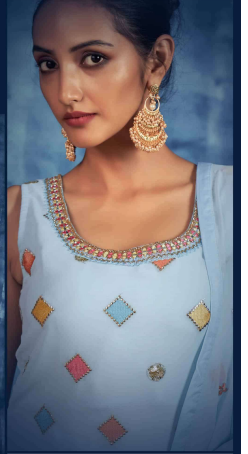

  
ARYA DESIGNS

ARYA DESIGNS

55004

55001

55002

55003

55004

  
ARYA DESIGNS

ARYA DESIGNS  
55002

ARYA DESIGNS

55001

SKU	MAIN COLOR	DRESS FABRIC	BOTTOM FABRIC	DUPATTA FABRIC	SIZE	WORK	PRICE
56001	GREEN	GEORGETTE	GEORGETTE	GEORGETTE	L, XL	SEQUINS	3000/- (FLAT) + 12%(GST) +SHIPPING.
56002	PINK	GEORGETTE	GEORGETTE	GEORGETTE	L, XL	SEQUINS	3000/- (FLAT) + 12%(GST) +SHIPPING.
56003	NAVY BLUE	GEORGETTE	GEORGETTE	GEORGETTE	L, XL	SEQUINS	3000/- (FLAT) + 12%(GST) +SHIPPING.
56004	WHITE	GEORGETTE	GEORGETTE	GEORGETTE	L, XL	SEQUINS	3000/- (FLAT) + 12%(GST) +SHIPPING.
56005	RED	GEORGETTE	GEORGETTE	GEORGETTE	L, XL	SEQUINS	3000/- (FLAT) + 12%(GST) +SHIPPING.