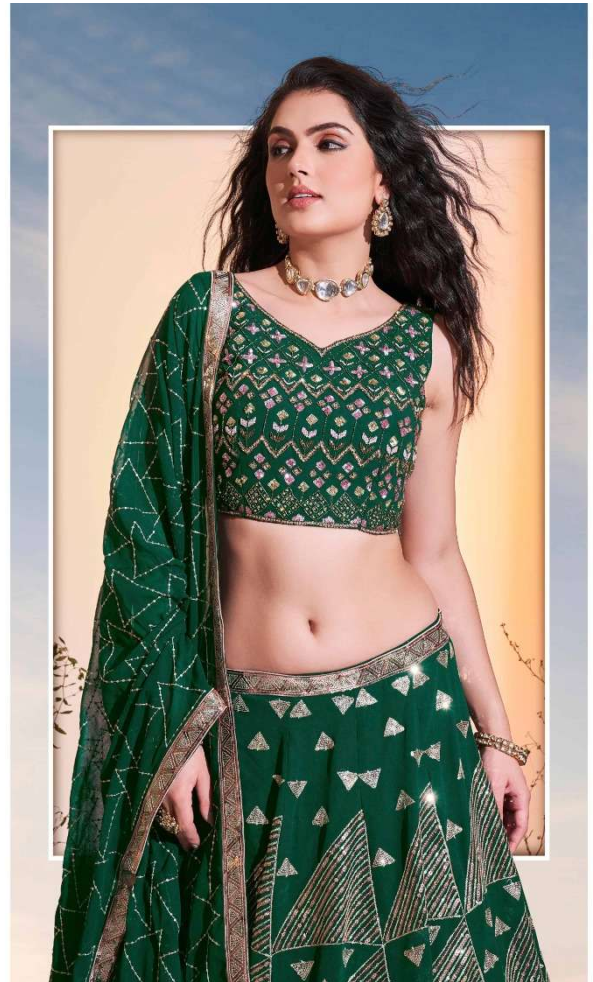

ARYA DESIGNS
TRADITIONAL SAGA

ARYA DESIGNS

EUPHORIA

VOL-10

SKU	MAIN COLOR	BLOUSE FABRIC	LEHenga FABRIC	DUPATTA FABRIC	SIZE (STITCHED)	WORK	PRICE
61001	PINK	GEORGETTE	GEORGETTE	GEORGETTE	L, XL	HARDWORK, SEQUINS	6000/- (FLAT) +12%(GST) +SHIPPING.
61002	BLUE	GEORGETTE	GEORGETTE	GEORGETTE	L, XL	HARDWORK, SEQUINS	6000/- (FLAT) +12%(GST) +SHIPPING.
61003	WHITE	GEORGETTE	GEORGETTE	GEORGETTE	L, XL	HARDWORK, SEQUINS	6000/- (FLAT) +12%(GST) +SHIPPING.