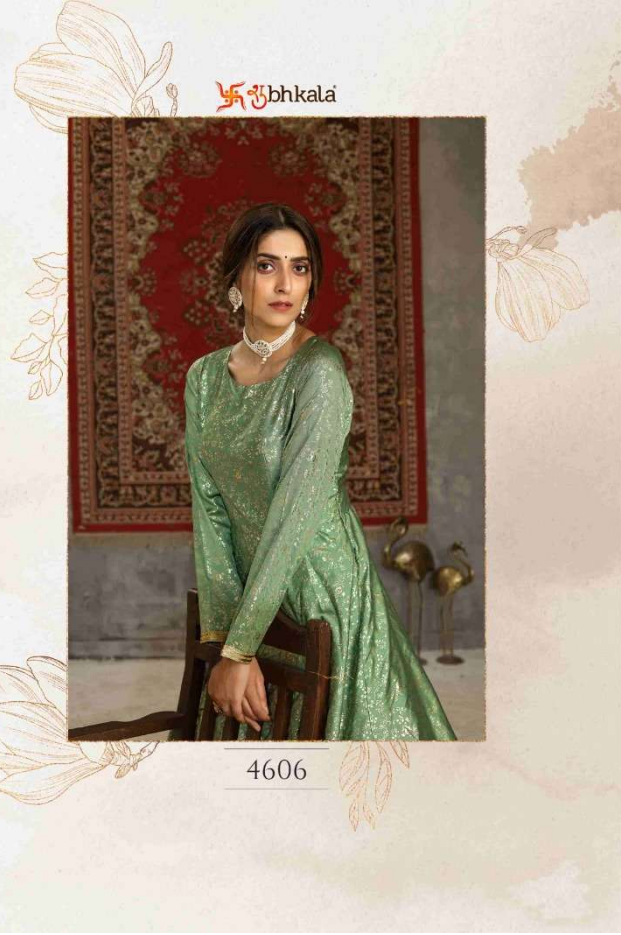

Abhikala

FLORY
VOL. 15

4601

स्वयंbhkala

4602

शुभकला

4604

4607

Design NO. (SKU)	Gown Color	Gown Fabric	Inner Fabric	Dupatta Fabric	SIZE (SEMI - STITCHED)	Gown Work	Top Length INCH	Inner Length MTR	Weight
4601	Black	Taffeta	SILK CREPE	NA	Customized from 34 to 46	Metalic Foil Work	58	3	1 KG
4602	Red	Taffeta	SILK CREPE	NA	Customized from 34 to 46	Metalic Foil Work	58	3	1 KG
4603	White	Taffeta	SILK CREPE	NA	Customized from 34 to 46	Metalic Foil Work	58	3	1 KG
4604	Fluorescent	Taffeta	SILK CREPE	NA	Customized from 34 to 46	Metalic Foil Work	58	3	1 KG
4605	Deep Pink	Taffeta	SILK CREPE	NA	Customized from 34 to 46	Metalic Foil Work	58	3	1 KG
4606	Pista Green	Taffeta	SILK CREPE	NA	Customized from 34 to 46	Metalic Foil Work	58	3	1 KG
4607	Pink	Taffeta	SILK CREPE	NA	Customized from 34 to 46	Metalic Foil Work	58	3	1 KG