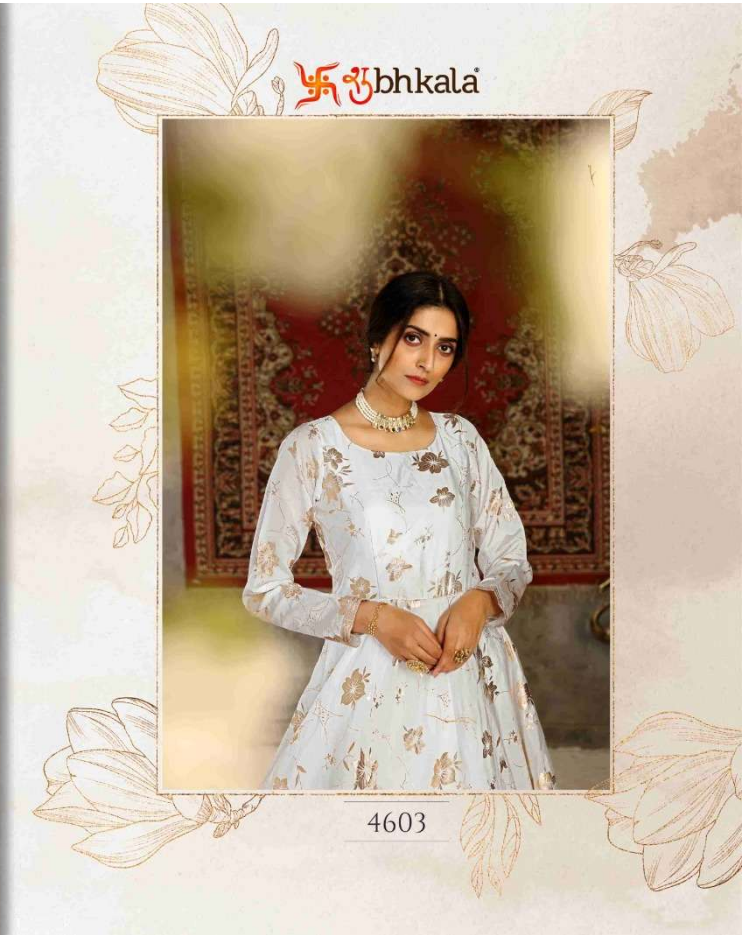

Abhikala

FLORY
VOL. 15

4601

स्वयंbhkala

4602

शुभकला

4604

4607

Design NO. (SKU)	Gown Color	Gown Fabric	Inner Fabric	Dupatta Fabric	SIZE (SEMI - STITCHED)	Gown Work	Top Length INCH	Inner Length MTR	Weight
4601	Black	Taffeta	SILK CREPE	NA	Customized from 34 to 46	Metalic Foil Work	58	3	1 KG
4602	Red	Taffeta	SILK CREPE	NA	Customized from 34 to 46	Metalic Foil Work	58	3	1 KG
4603	White	Taffeta	SILK CREPE	NA	Customized from 34 to 46	Metalic Foil Work	58	3	1 KG
4604	Fluorescent	Taffeta	SILK CREPE	NA	Customized from 34 to 46	Metalic Foil Work	58	3	1 KG
4605	Deep Pink	Taffeta	SILK CREPE	NA	Customized from 34 to 46	Metalic Foil Work	58	3	1 KG
4606	Pista Green	Taffeta	SILK CREPE	NA	Customized from 34 to 46	Metalic Foil Work	58	3	1 KG
4607	Pink	Taffeta	SILK CREPE	NA	Customized from 34 to 46	Metalic Foil Work	58	3	1 KG