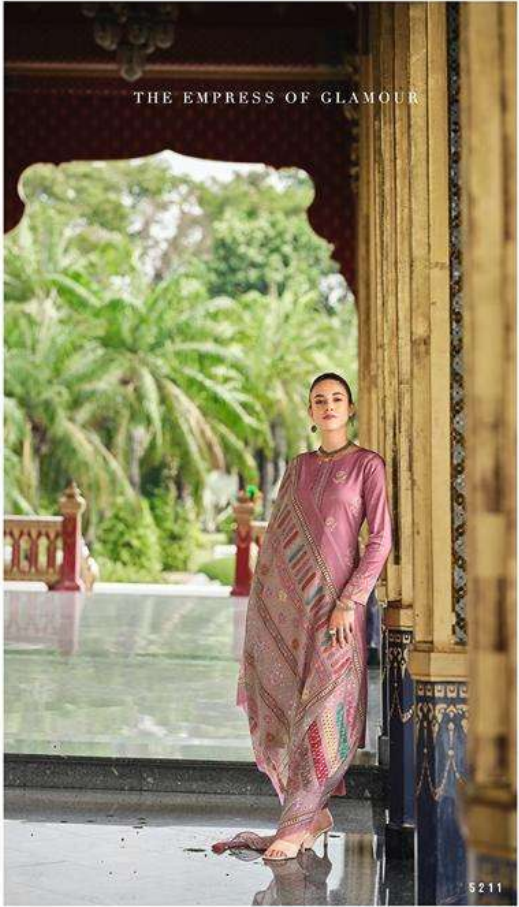

PRM  
FRODOZ

BY DRESSING WITH  
SUCH SPLENDOR,  
YOU TELL THE  
WORLD THAT YOUR  
TASTES ARE IMMAC-  
ULATE AND MILES  
AHEAD OF YOUR  
CONTEMPORARIES.  
A TRUE MONARCH  
OF STYLE.

5206

5207

5208

5211

5212

5213

5209

5210

5214

PRM  
TRENÖZ

5215

THE EMPRESS OF GLAMOUR

BY BRIDGING WEST AND EAST, SHE HAS THE WORLD BY HER FEET AND HEARTS AND MINDS ARE ALL HER FOLLOWERS. A TRUE MISTRESS OF ART.

BY DRESSING WITH SUCH SPLENDOR, YOU TELL THE WORLD THAT YOUR TASTES ARE IMAGINATIVE AND BOLD. AHEAD OF YOUR CONTEMPORARIES, A TRUE MONARCH OF STYLE.