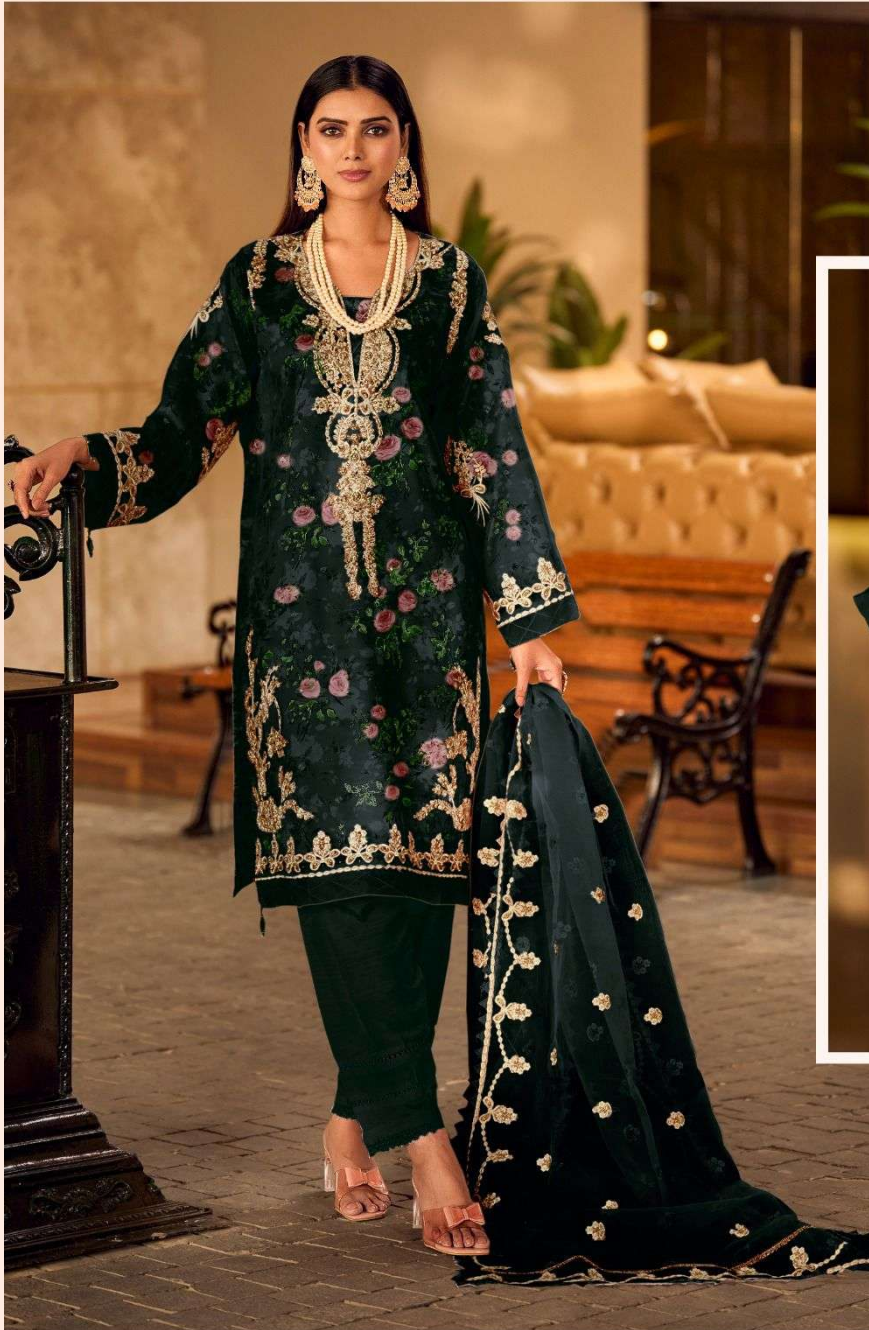

READY MADE
COLLECTION

R-1093 E

CARE INSTRUCTIONS

DO NOT USE ANY TYPE OF BLEACH OR STAIN REMOVING CHEMICALS
DO NOT OVER EXPOSE DAMP FABRIC TO STRONG SUNLIGHT
IRON AT MODERATE TEMPERATURE

READY MADE
COLLECTION