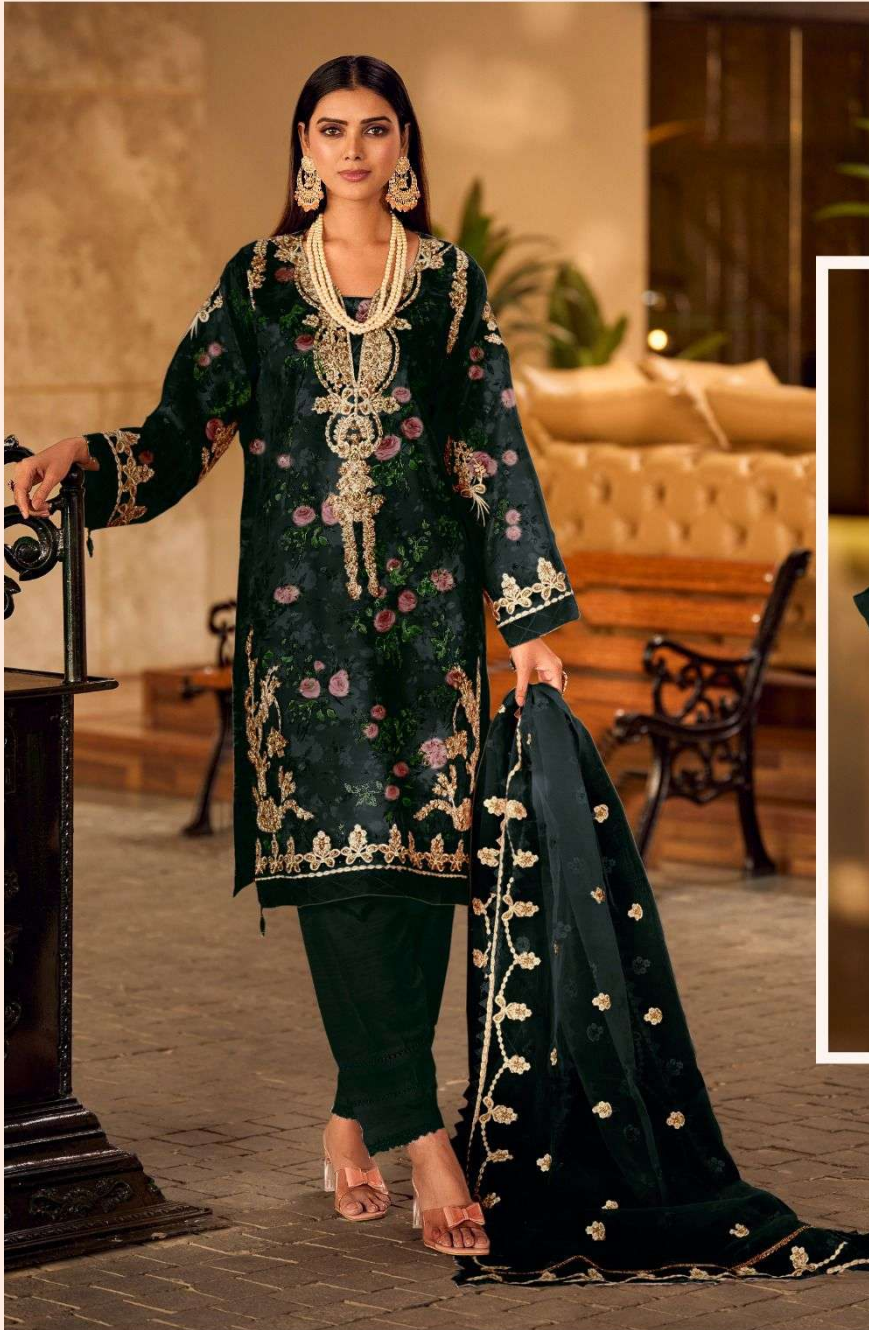

R-1093 A

CARE INSTRUCTIONS

DO NOT USE ANY TYPE OF BLEACH OR STAIN REMOVING CHEMICALS
DO NOT OVER EXPOSE DAMP FABRIC TO STRONG SUNLIGHT
IRON AT MODERATE TEMPERATURE

READY MADE
COLLECTION

R-1093 E

CARE INSTRUCTIONS