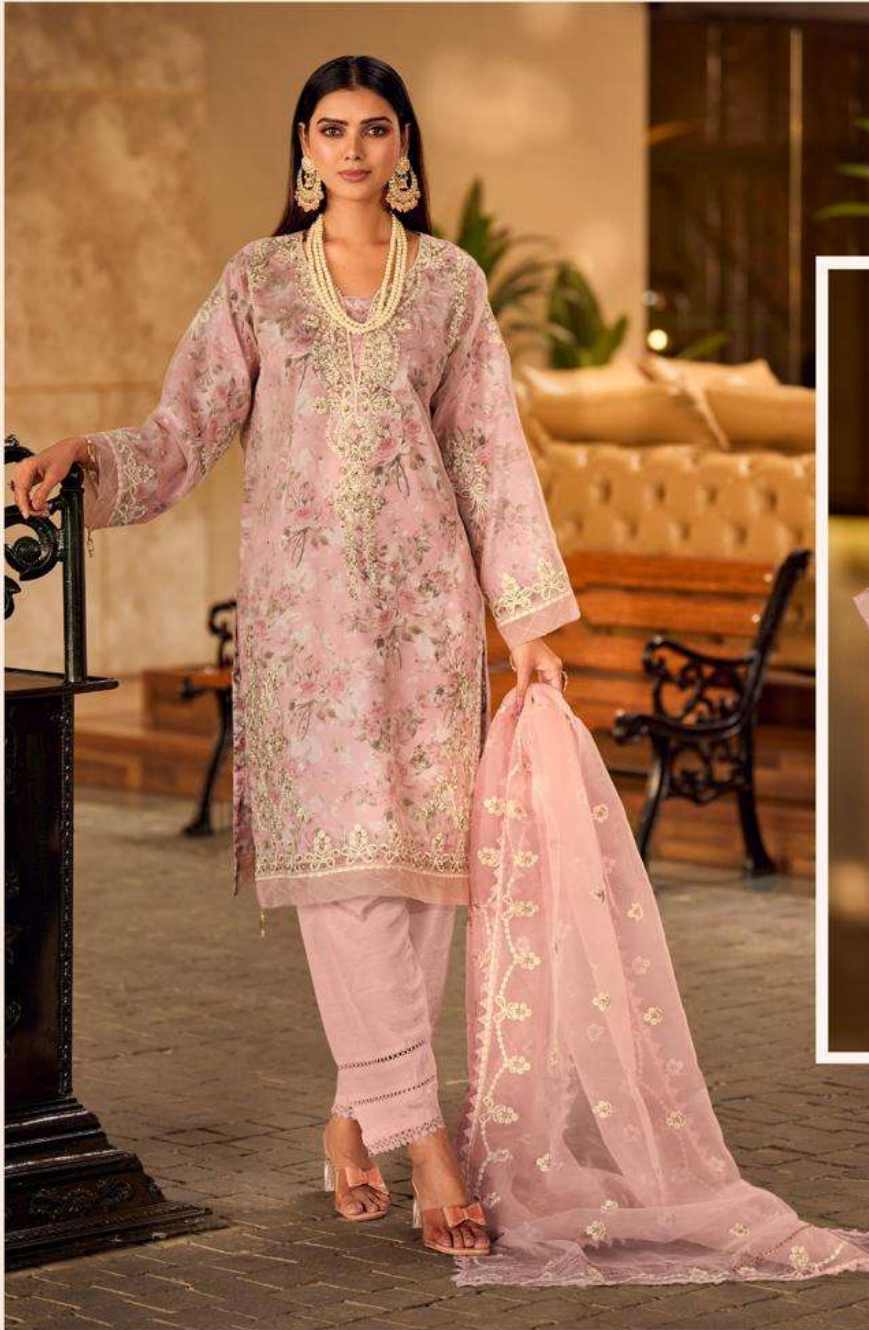

READY MADE
COLLECTION

R-1093 E

CARE INSTRUCTIONS

DO NOT USE ANY TYPE OF BLEACH OR STAIN REMOVING CHEMICALS
DO NOT OVER EXPOSE DAMP FABRIC TO STRONG SUNLIGHT
IRON AT MODERATE TEMPERATURE

READY MADE
COLLECTION