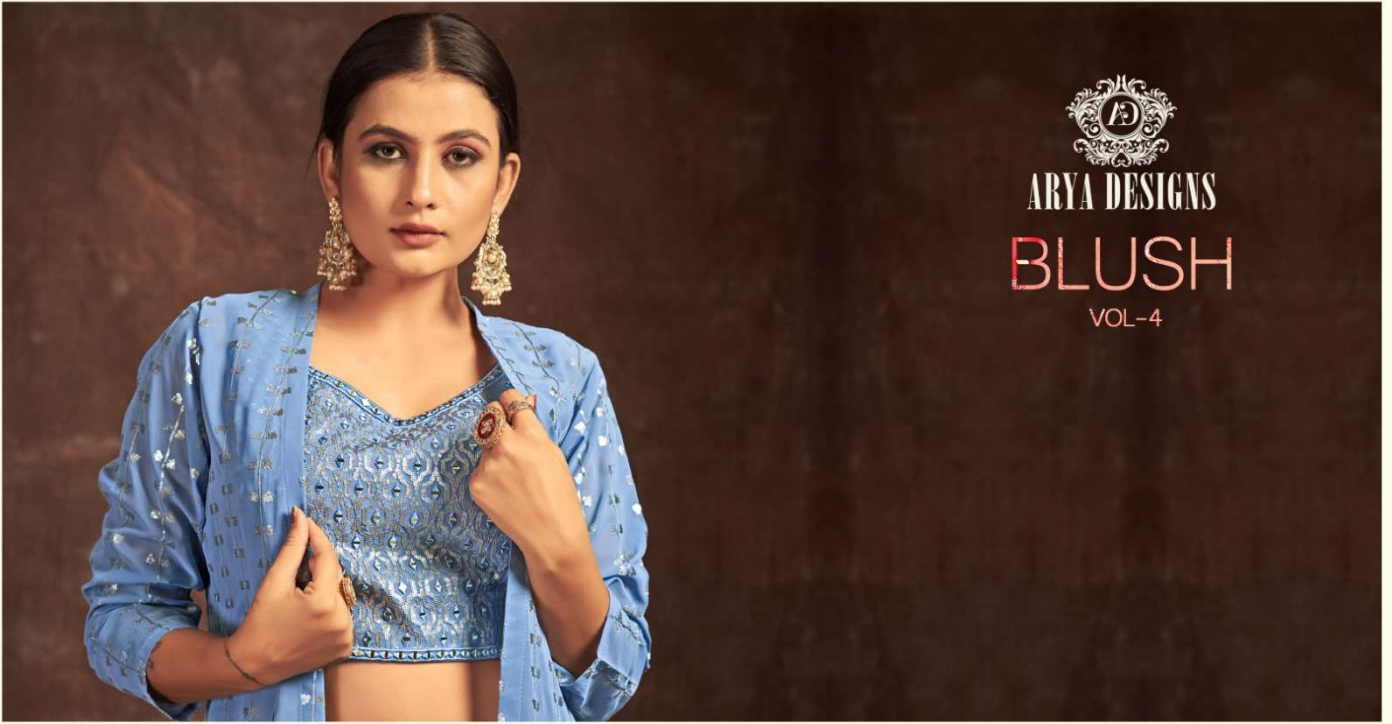

ARYA DESIGNS

STYLE IS A WAY TO SAY WHO YOU ARE
WITHOUT HAVING SPEAK

ARYA DESIGNS
BLUSH
 VOL-4

SKU	MAIN COLOR	BLOUSE FABRIC	PALAZZO FABRIC	JACKET FABRIC	SIZE	WORK	PRICE
66001	BLUE	GEORGETTE	GEORGETTE	GEORGETTE	L, XL	SEQUINS, HANDWORK	4000/- (FLAT) +12%(GST) +SHIPPING.
66002	PEACH	GEORGETTE	GEORGETTE	GEORGETTE	L, XL	SEQUINS, HANDWORK	4000/- (FLAT) +12%(GST) +SHIPPING.
66003	CORAL	GEORGETTE	GEORGETTE	GEORGETTE	L, XL	SEQUINS, HANDWORK	4000/- (FLAT) +12%(GST) +SHIPPING.
66004	TEAL	GEORGETTE	GEORGETTE	GEORGETTE	L, XL	SEQUINS, HANDWORK	4000/- (FLAT) +12%(GST) +SHIPPING.