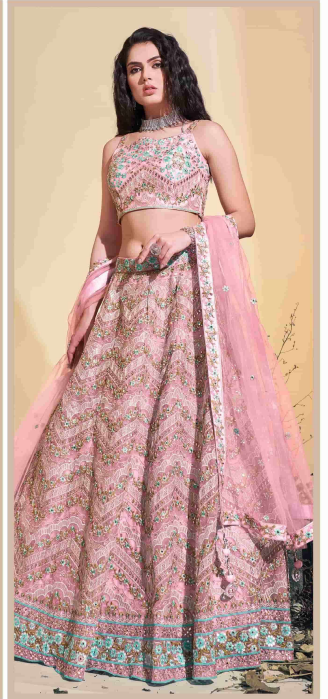

62001

62002

62003

62004

ARYA DESIGNS

Floral
VOL-08

SKU	MAIN COLOR	BLOUSE FABRIC	LEHENGA FABRIC	DUPATTA FABRIC	SIZE (STITCHED)	WORK	PRICE
62001	PINK	SOFT NET	SOFT NET	SOFT NET	L, XL	HANDWORK, THREAD	12500/- (FLAT) + (GST) +SHIPPING.
62002	TURQUOISE	SOFT NET	SOFT NET	SOFT NET	L, XL	HANDWORK, THREAD	7500/- (FLAT) + (GST) +SHIPPING.
62003	NAVY BLUE	SOFT NET	SOFT NET	SOFT NET	L, XL	HANDWORK, THREAD	12500/- (FLAT) + (GST) +SHIPPING.
62004	BABY PINK	SOFT NET	SOFT NET	SOFT NET	L, XL	HANDWORK, THREAD	7500/- (FLAT) + (GST) +SHIPPING.