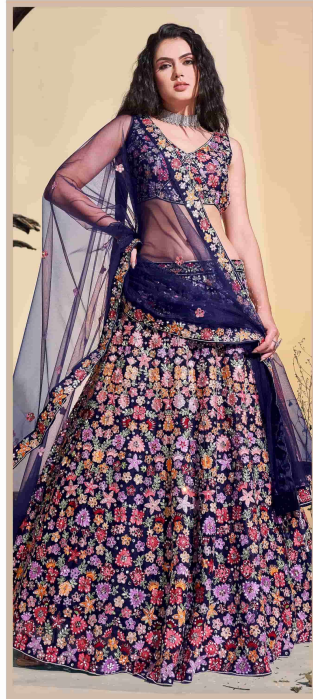

62001

62002

62003

62004

ARYA DESIGNS

Floral
VOL-08

SKU	MAIN COLOR	BLOUSE FABRIC	LEHENGA FABRIC	DUPATTA FABRIC	SIZE (STITCHED)	WORK	PRICE
62001	PINK	SOFT NET	SOFT NET	SOFT NET	L, XL	HANDWORK, THREAD	12500/- (FLAT) + (GST) +SHIPPING.
62002	TURQUOISE	SOFT NET	SOFT NET	SOFT NET	L, XL	HANDWORK, THREAD	7500/- (FLAT) + (GST) +SHIPPING.
62003	NAVY BLUE	SOFT NET	SOFT NET	SOFT NET	L, XL	HANDWORK, THREAD	12500/- (FLAT) + (GST) +SHIPPING.
62004	BABY PINK	SOFT NET	SOFT NET	SOFT NET	L, XL	HANDWORK, THREAD	7500/- (FLAT) + (GST) +SHIPPING.