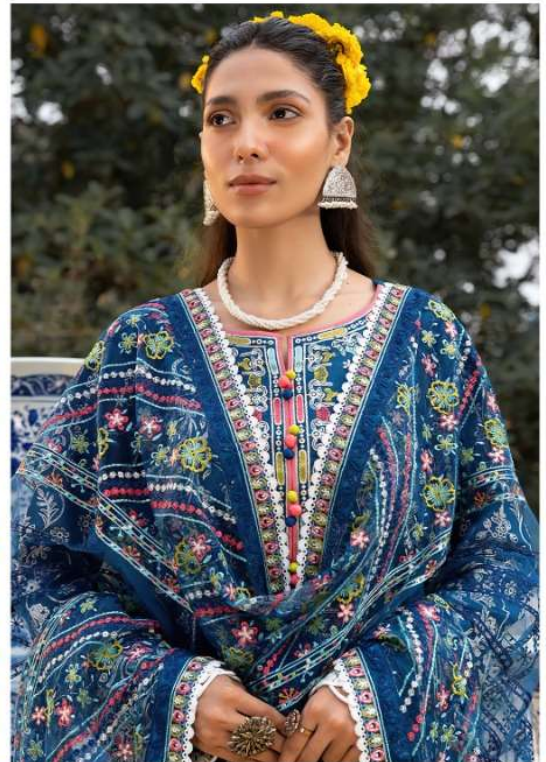

ALIRA

Vol-1

ALIRA Vol-1

TOP
Georgette

BOTTOM-INNER
Heavy Santoon

11

12

ALIRA Vol-1

TOP

Georgette

BOTTOM / INNER

Heavy Santoon

DUPATTA

Digital Print With For
Side Embroidery Less

12

ALIRA Vol-1