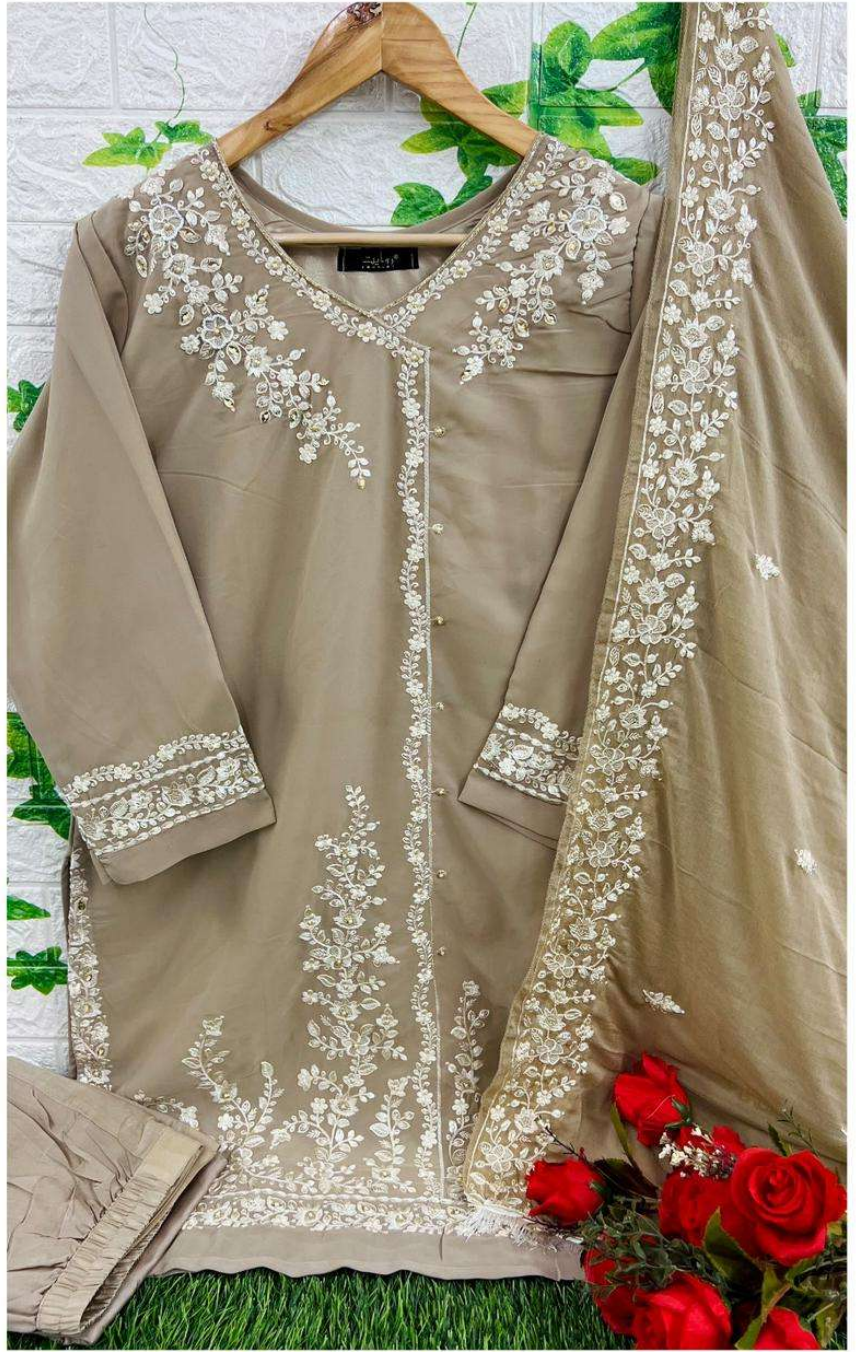

READYMADE
046-D
SIZE-XXL

1. **TOP-** FAUX GEORJOTT WITH
   EMBROIDERY AND HANDWORK
2. **INNER-** DULL SANTOON
3. **BOTTOM-** PURE SILK PANT
4. **DUPATTA-** NAZMIN CHIFFON
   WITH EMBROIDERY