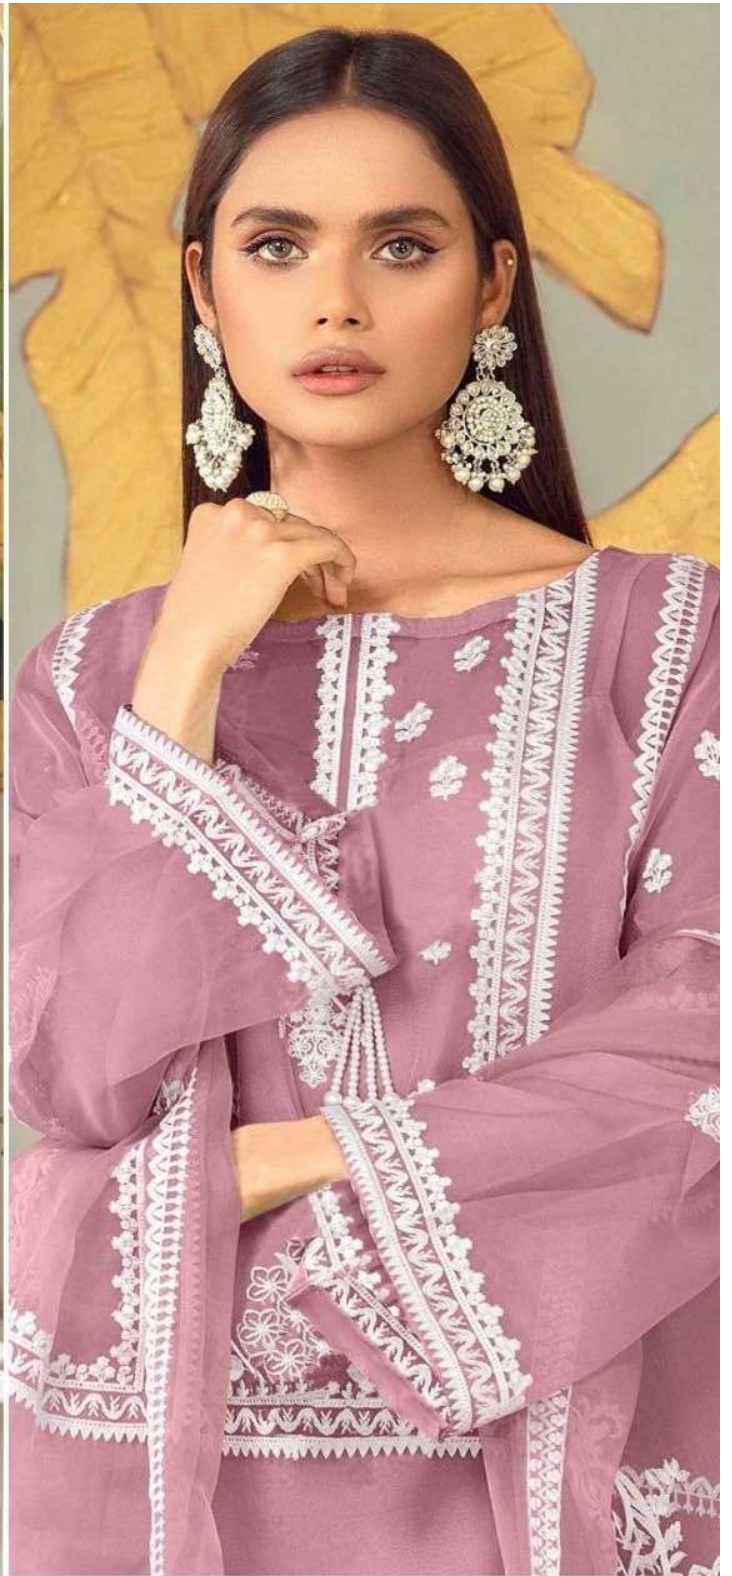

**ZARQASH**<sup>®</sup>

A BRAND BY KHAYRA

**Z-144-A**

**TOP**  
HEAVY GEORGETTE  
FABRIC

**BOTTOM**  
COTTON STRATCHABLE  
FABRICS

**INNER**  
HEAVY FABRICS

**DUPATTA**  
GEORGETTE EMBROIDERY  
FOUR SIDE LESS

**ZARQASH**<sup>®</sup>

**Z-144-B**

A BRAND BY KHAYRA

**TOP**  
HEAVY GEORGETTE  
FABRIC

**BOTTOM**  
COTTON STRATCHABLE  
FABRICS

**INNER**  
HEAVY FABRICS

**DUPATTA**  
GEORGETTE EMBROIDERY  
FOUR SIDE LESS

**ZARQASH**® **Z-144-D**  
A BRAND BY KHAYRA

**TOP**  
 HEAVY GEORGETTE  
 FABRIC

**BOTTOM**  
 COTTON STRATCHABLE  
 FABRICS

**INNER**  
 HEAVY FABRICS

**DUPATTA**  
 GEORGETTE EMBROIDERY  
 FOUR SIDE LESS