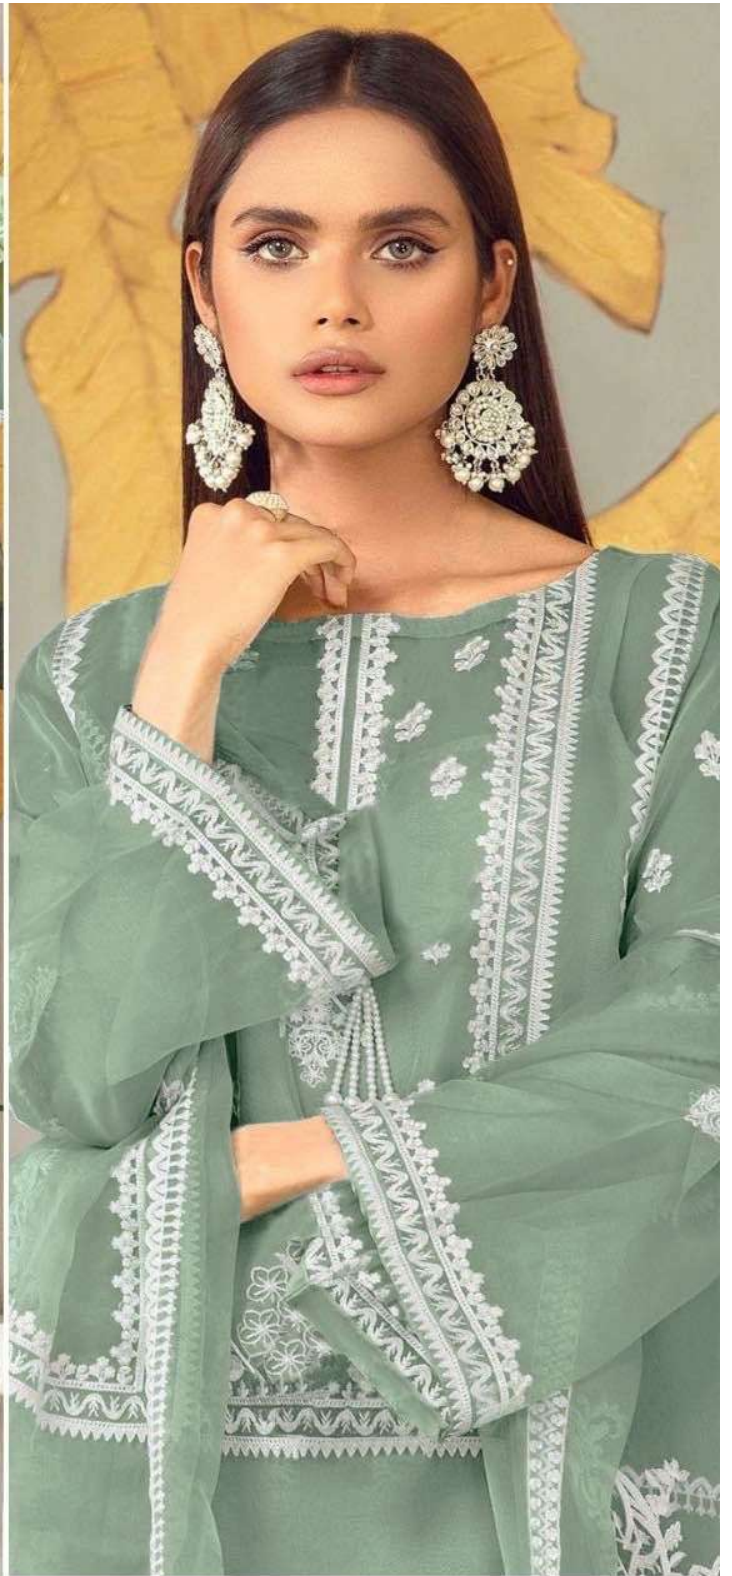

**ZARQASH**<sup>®</sup>

A BRAND BY KHAYRA

**Z-144-A**

**TOP**  
HEAVY GEORGETTE  
FABRIC

**BOTTOM**  
COTTON STRATCHABLE  
FABRICS

**INNER**  
HEAVY FABRICS

**DUPATTA**  
GEORGETTE EMBROIDERY  
FOUR SIDE LESS

**ZARQASH**<sup>®</sup>

**Z-144-B**

A BRAND BY KHAYRA

**TOP**  
HEAVY GEORGETTE  
FABRIC

**BOTTOM**  
COTTON STRATCHABLE  
FABRICS

**INNER**  
HEAVY FABRICS

**DUPATTA**  
GEORGETTE EMBROIDERY  
FOUR SIDE LESS

**ZARQASH**® **Z-144-D**  
A BRAND BY KHAYRA

**TOP**  
 HEAVY GEORGETTE  
 FABRIC

**BOTTOM**  
 COTTON STRATCHABLE  
 FABRICS

**INNER**  
 HEAVY FABRICS

**DUPATTA**  
 GEORGETTE EMBROIDERY  
 FOUR SIDE LESS