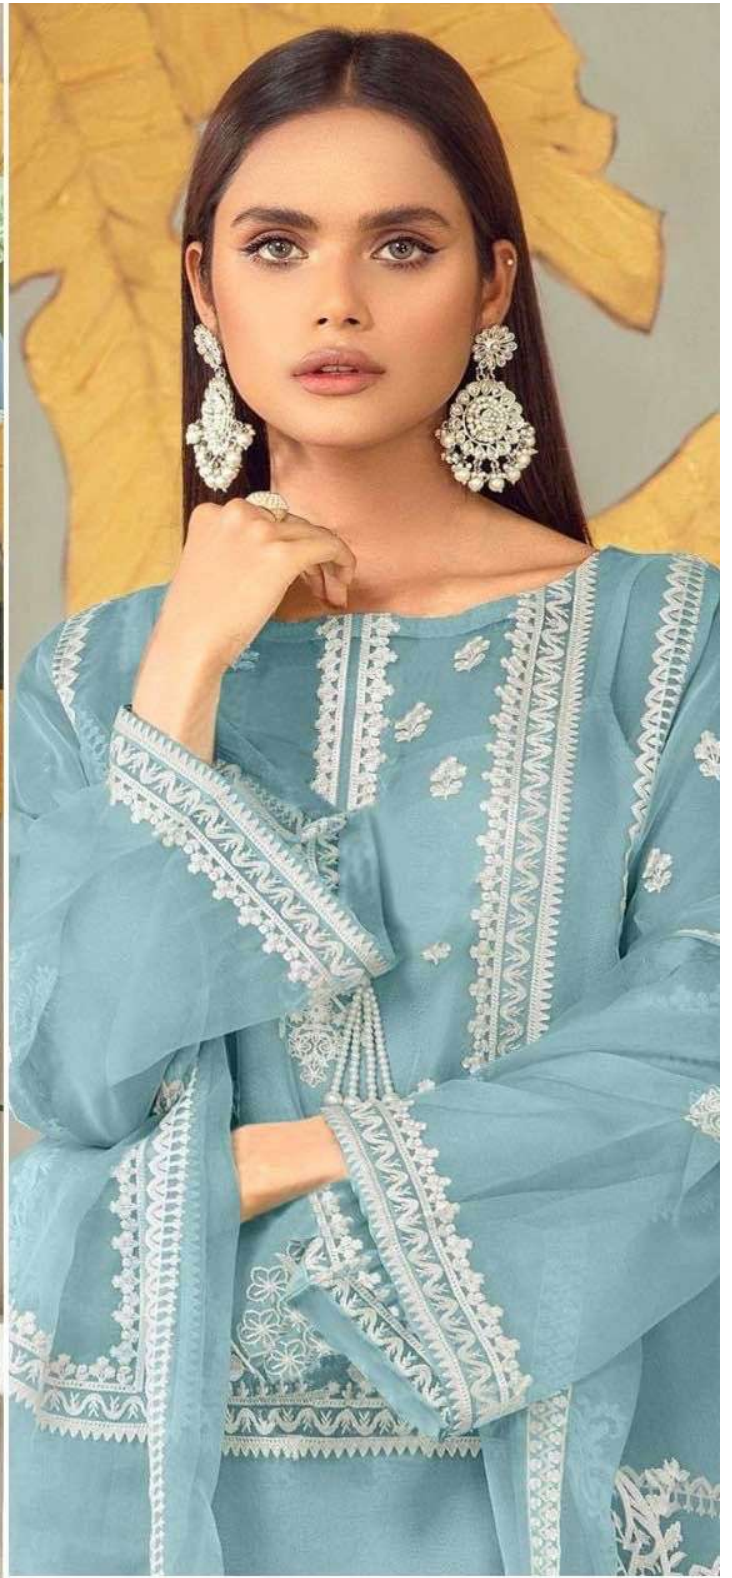

ZARQASH® Z-144-A
A BRAND BY KHAYRA

TOP
HEAVY GEORGETTE
FABRIC

BOTTOM
COTTON STRATCHABLE
FABRICS

INNER
HEAVY FABRICS

DUPATTA
GEORGETTE EMBROIDERY
FOUR SIDE LESS