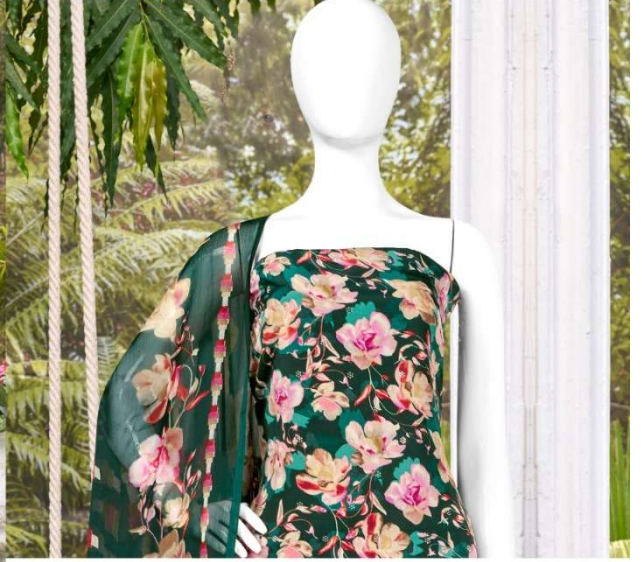

Gipson[®]
Udaan

Gipson[®]

Udaan

TOP :- PURE FRENCH CREPE PRINT WITH
HEAVY DIMOND WORK.

BOTTOM :- PURE FRENCH CREPE PRINT.

DUPATTA :- PURE SHIFFON PRINT.

2161-B

Gipson[®]
Udaan

TOP :- PURE FRENCH CREPE PRINT WITH
HEAVY DIMOND WORK.

BOTTOM :- PURE FRENCH CREPE PRINT.

DUPATTA :- PURE SHIFFON PRINT.

2161-D

Gipson[®]

Udaan

D.No :- 2161

TOP :- PURE FRENCH CREPE PRINT WITH
HEAVY DIMOND WORK.

BOTTOM :- PURE FRENCH CREPE PRINT.

DUPATTA :- PURE SHIFFON PRINT.

Gipson[®]
Udaan

TOP :- PURE FRENCH CREPE PRINT WITH
HEAVY DIMOND WORK.

BOTTOM :- PURE FRENCH CREPE PRINT.

DUPATTA :- PURE SHIFFON PRINT.

2161-C

Gipson[®]
Udaan

TOP :- PURE FRENCH CREPE PRINT WITH
HEAVY DIMOND WORK.

BOTTOM :- PURE FRENCH CREPE PRINT.

DUPATTA :- PURE SHIFFON PRINT.

2161-A