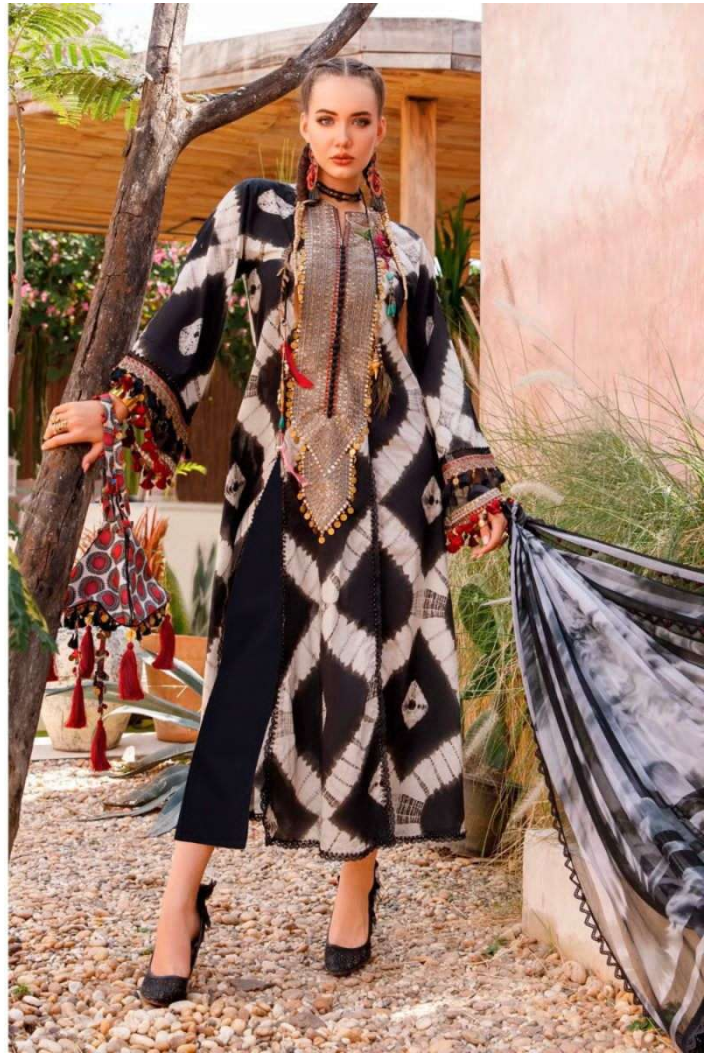

MARIYA B M PRINT

HAZZEL®
Beyond Expectation

2002

MARIYA B M PRINT
SUPER NX VOL-02