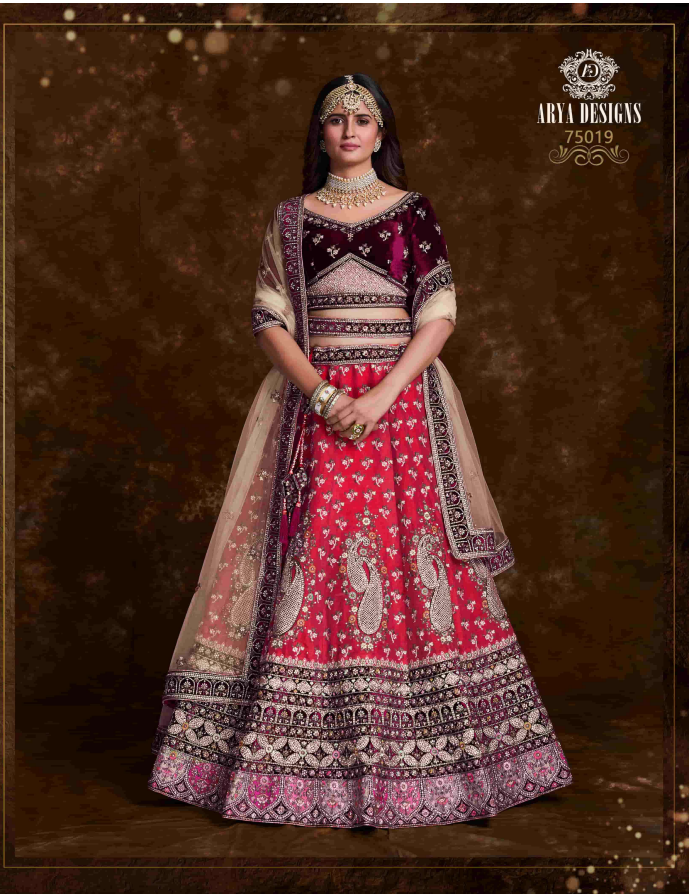

ARYA DESIGNS
75019