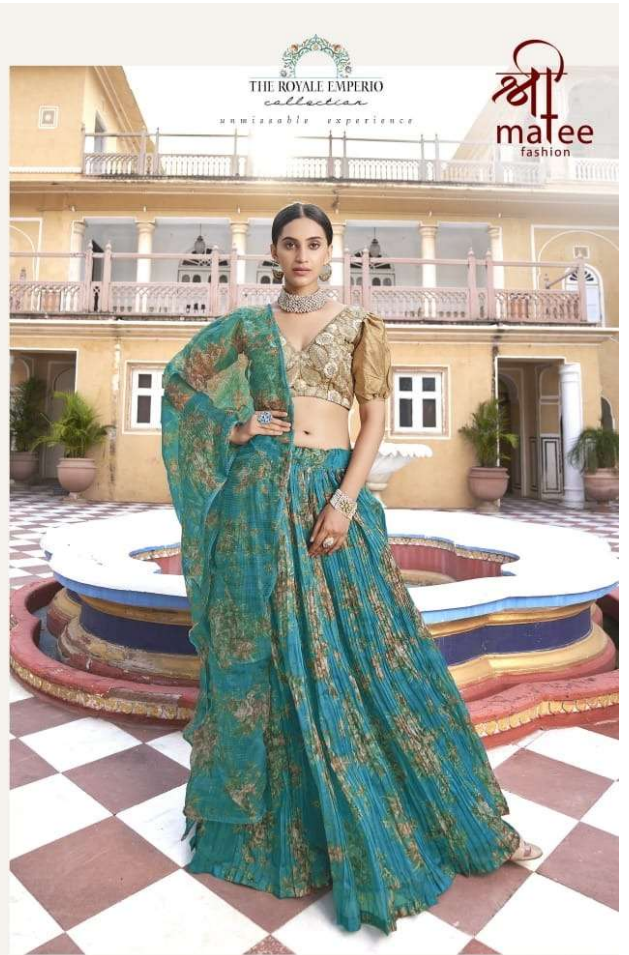

श्री
matee
fashion

Rosy

The Exclusive Designer Collection...

THE ROYALE EMPERIO
collection
unmissable experience

D.no 162

THE ROYALE EMPERIO
collection
unmissable experience

D.no 163

THE ROYALE EMPERIO
collection
unmissable experience

D.no 164

श्री
matee
fashion

Rosy
The Exclusive Designer Collection

THE ROYALE EMPERIO
collection
unmissable experience

D.no 164

श्री
matee
fashion

matee
fashion

D.no 163

THE ROYALE EMPERIO
collection
unmissable experience

श्री
matee
fashion

D.no 162