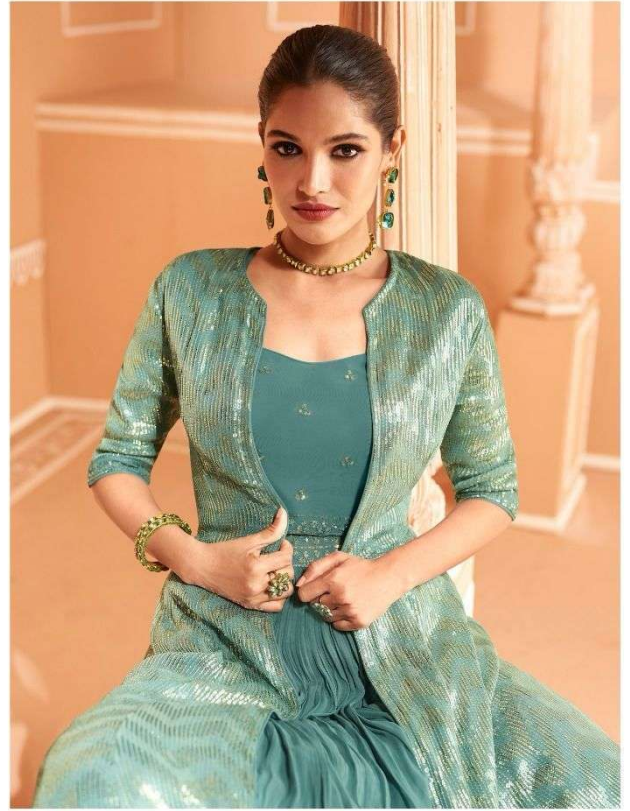

SAYURI[®]
Designer

Panghat

SAYURI®
—Designer—

◆ 5282 ◆

SAYURI®
Designer

◆ 5280 ◆

5280

5281