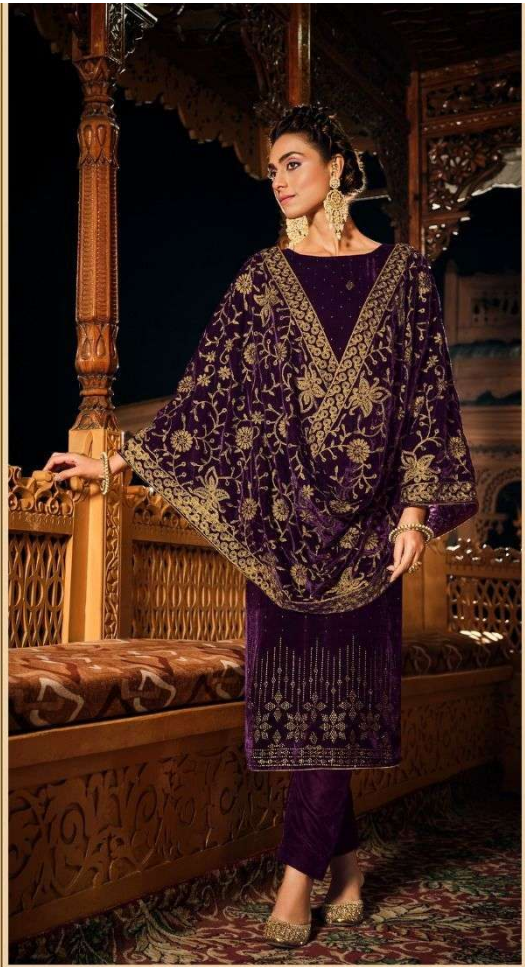

Belliza®  
Designer Studio

Noor - e - Shama

BelliZa®  
Designer Studio  
Noor - e - Shama

823-006

Belliza®  
Designer Studio

Noor-e-Shama

823-002

*Belliza*<sup>®</sup>  
Designer Studio

*Noor - e - Shama*

The enchanting vivivite collection this season, for Royal You. 823-001

823-001

823-002

823-003

823-004

823-005

823-006