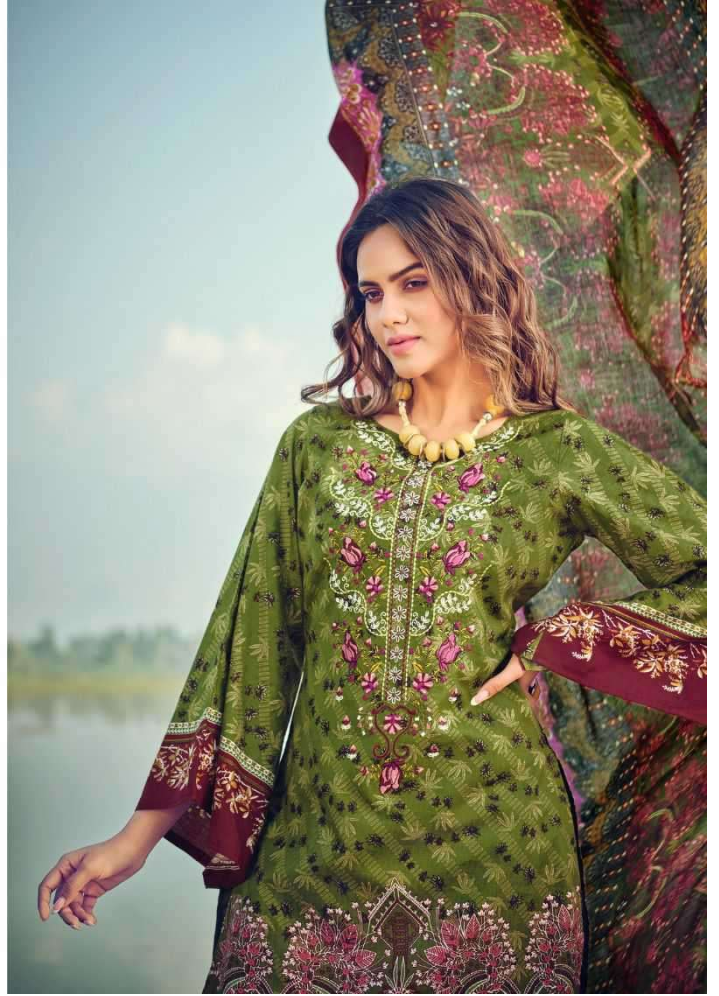

BelliZa®
Designer Studio

SPRING FASHION

819 -006