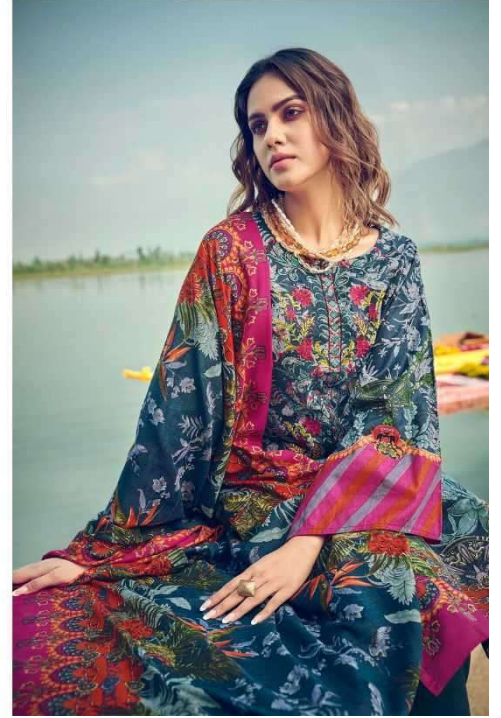

ESSENCE OF PERFECTION

819 -003