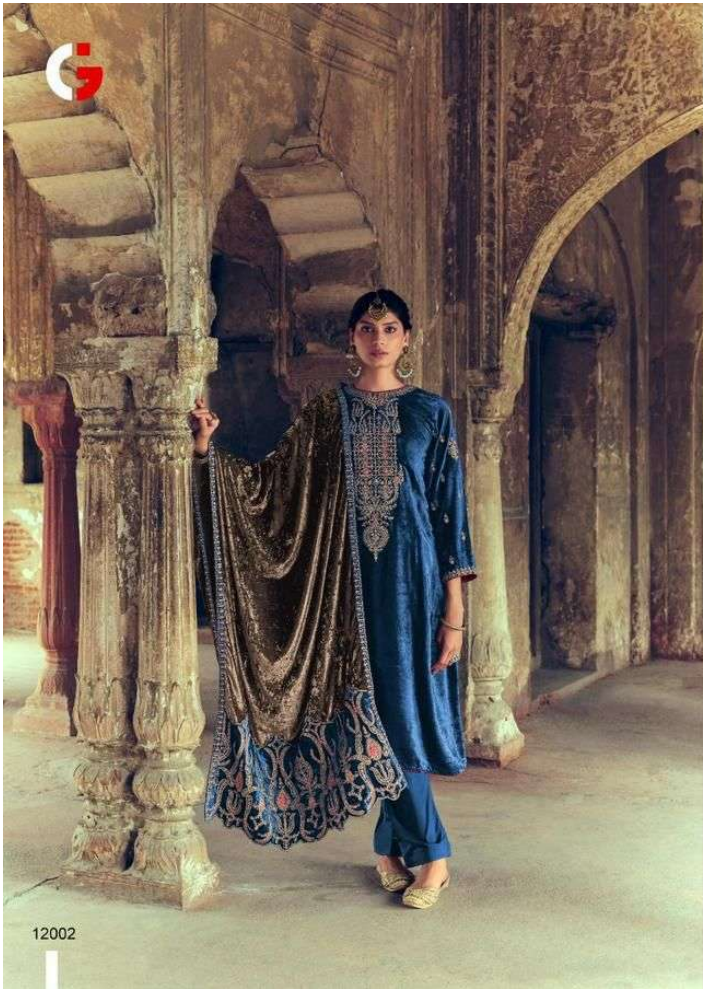

12004

12005

12006

GULL JEE

Shehnaaz

DESIGN NO.	PRICE	
12001	2999/-	:TOP: VISCOSE VELVET WITH HEAVY EMBROIDERY
12002	2999/-	
12003	2999/-	:BOTTAM: VISCOSE PASHMINA
12004	2999/-	
12005	2999/-	:DUPATTA: VISCOSE VELVET WITH HEAVY EMBROIDERY
12006	2999/-	
Total Pieces: 6		Total Amountt: 17994/-+GST