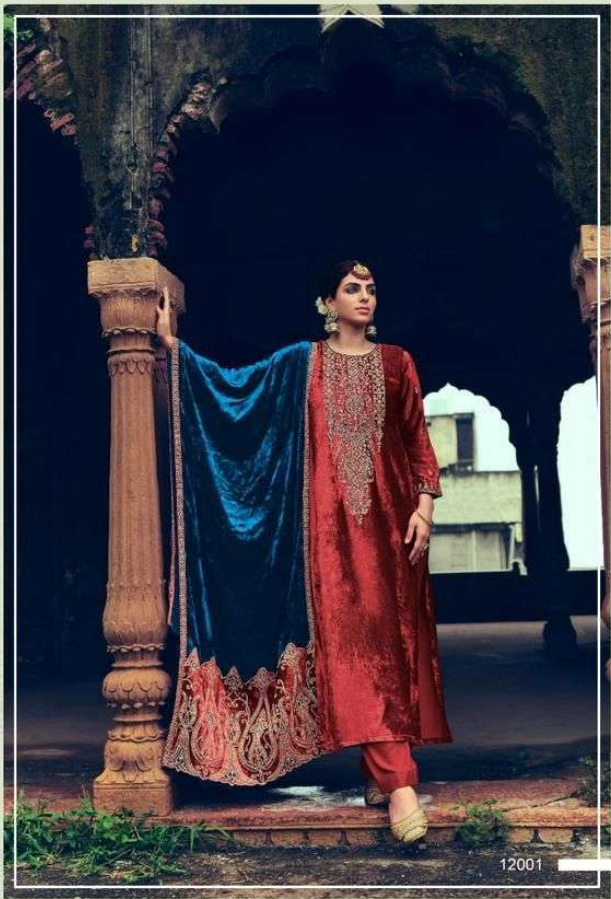

12004

12005

12006

GULL JEE

Shehnaaz

DESIGN NO.	PRICE	
12001	2999/-	:TOP: VISCOSE VELVET WITH HEAVY EMBROIDERY
12002	2999/-	
12003	2999/-	:BOTTAM: VISCOSE PASHMINA
12004	2999/-	
12005	2999/-	:DUPATTA: VISCOSE VELVET WITH HEAVY EMBROIDERY
12006	2999/-	
Total Pieces: 6		Total Amountt: 17994/-+GST