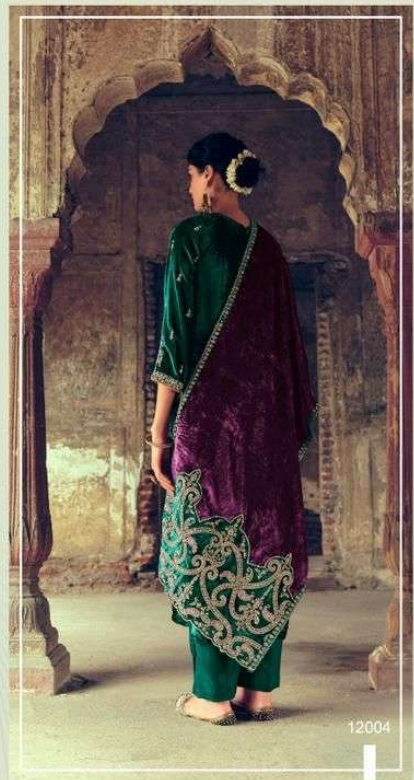

Shehnaaz

12005

12006

12004

Shehnaaz

12001

12002

12003

12004

12005

12006

GULL JEE

Shehnaaz

DESIGN NO.	PRICE	
12001	2999/-	:TOP: VISCOSE VELVET WITH HEAVY EMBROIDERY
12002	2999/-	
12003	2999/-	:BOTTAM: VISCOSE PASHMINA
12004	2999/-	
12005	2999/-	:DUPATTA: VISCOSE VELVET WITH HEAVY EMBROIDERY
12006	2999/-	
Total Pieces: 6		Total Amountt: 17994/-+GST