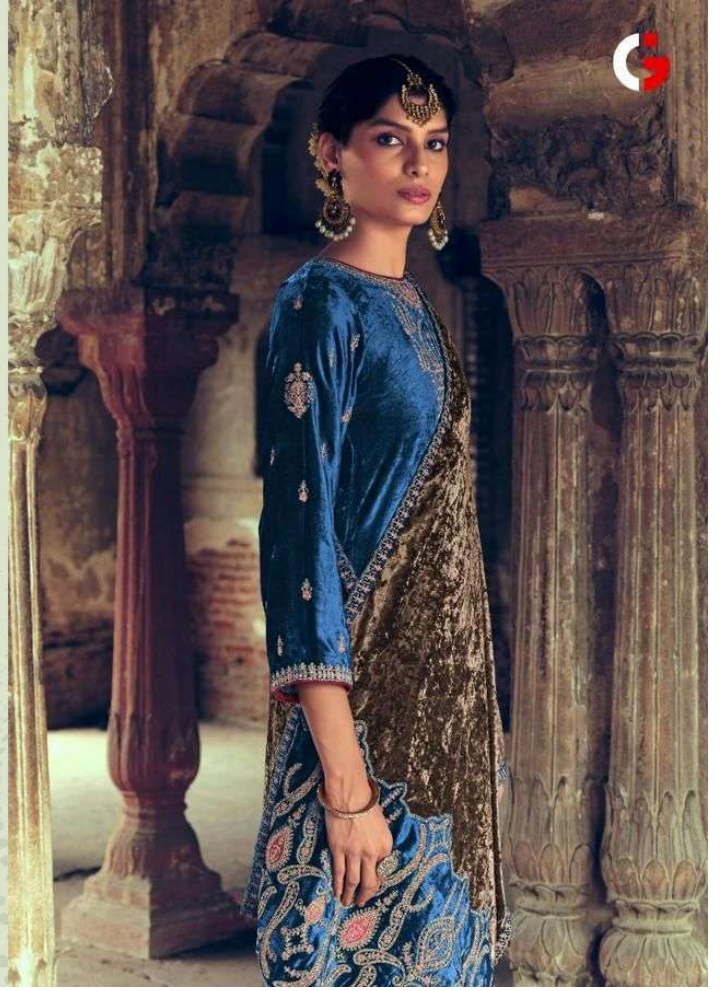

12004

12005

12006

GULL JEE

Shehnaaz

DESIGN NO.	PRICE	
12001	2999/-	:TOP: VISCOSE VELVET WITH HEAVY EMBROIDERY
12002	2999/-	
12003	2999/-	:BOTTAM: VISCOSE PASHMINA
12004	2999/-	
12005	2999/-	:DUPATTA: VISCOSE VELVET WITH HEAVY EMBROIDERY
12006	2999/-	
Total Pieces: 6		Total Amountt: 17994/-+GST