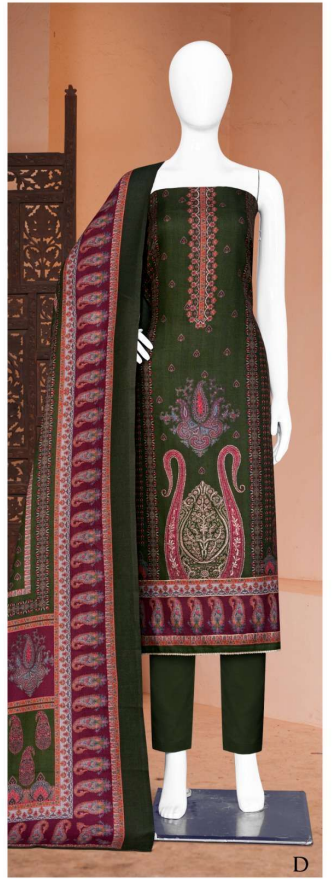

Gipson®

ROYAL SAFARI

D.NO.2330

Gipson[®]

ROYAL SAFARI

TOP :- PURE VISCOSE DIGITAL PRINT WITH ETHNIC HANDWORK
BOTTOM :- PURE VISCOSE PASHMINA DYED D.NO.2330-C
DUPATTA :- PURE VISCOSE PASHMINA DIGITAL PRINT

Gipson[®]

ROYAL SAFARI

TOP :- PURE VISCOSE DIGITAL PRINT WITH ETHNIC HANDWORK
BOTTOM :- PURE VISCOSE PASHMINA DYED D.NO.2330-D
DUPATTA :- PURE VISCOSE PASHMINA DIGITAL PRINT

Gipson[®]

ROYAL SAFARI

TOP :- PURE VISCOSE DIGITAL PRINT WITH ETHNIC HANDWORK
BOTTOM :- PURE VISCOSE PASHMINA DYED D.NO.2330-B
DUPATTA :- PURE VISCOSE PASHMINA DIGITAL PRINT

Gipson[®]

ROYAL SAFARI

TOP :- PURE VISCOSE DIGITAL PRINT WITH ETHNIC HANDWORK
BOTTOM :- PURE VISCOSE PASHMINA DYED
DUPATTA :- PURE VISCOSE PASHMINA DIGITAL PRINT

Gipson[®]

ROYAL SAFARI

D.NO.2330