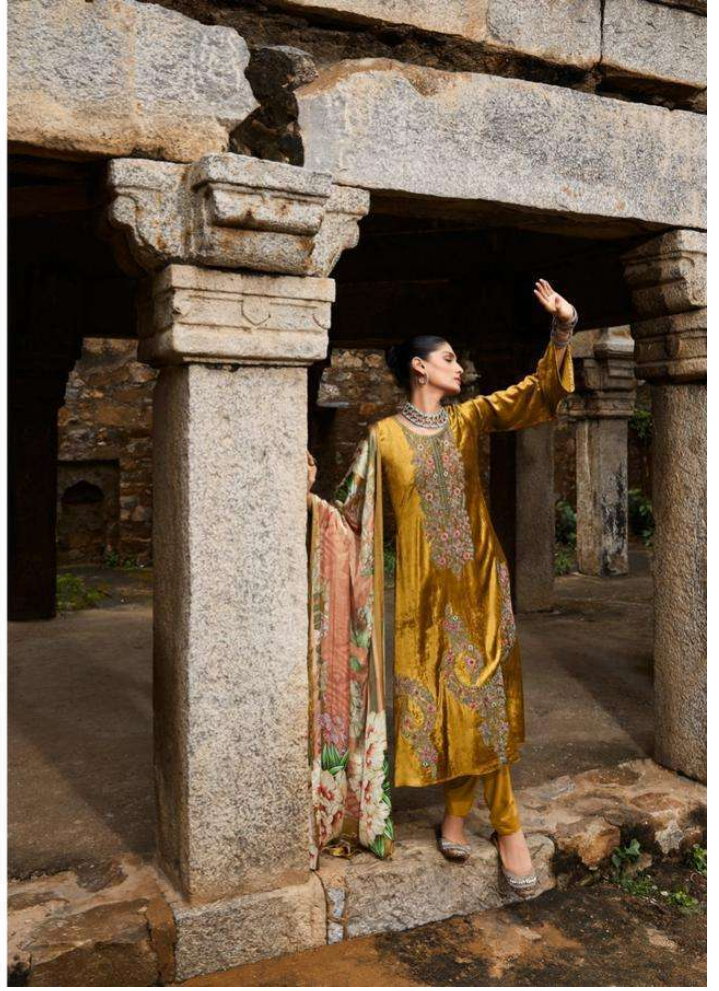

11004

11005

11006