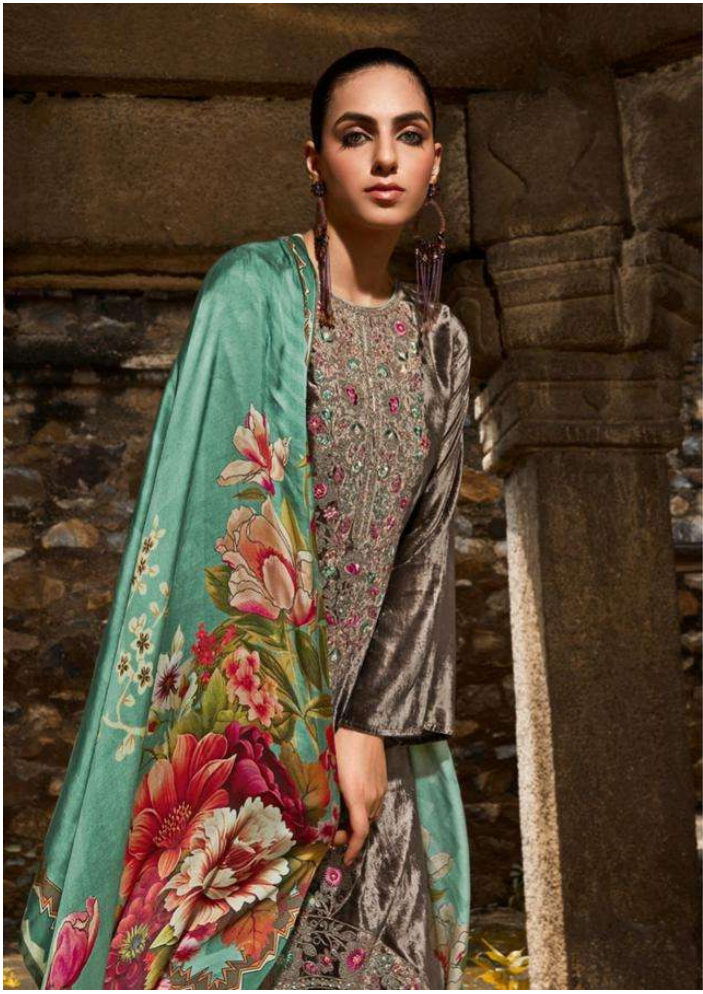

GULL JEE

— Afsana —

LUXURIOUS VELVET ELEGANCE

11001

11002

TIMELESS VELVET SPLENDOR

VELVET'S ELEGANCE CAPTURED

Dress to impress
Wearing velvet, a brush with
tactile opulence

11004

SENSUAL VELVET CHARISMA

Dress to impress

Wearing velvet, a brush with
tactile opulence

11004

VELVET'S LUSTROUS APPEAL

11005

VELVET'S LUSTROUS APPEAL

Dress to impress

Wearing velvet, a brush with
tactile opulence.

11006

GULL JEE

Afsana

DESIGN NO.	PRICE	
11001	2399/-	:TOP: VISCOSE VELEV T WITH EMBROIDERY
11002	2399/-	
11003	2399/-	:BOTTAM: PURE VISCOSE PASHMINA
11004	2399/-	
11005	2399/-	:DUPATTA: PURE GAJJI SILK DIGITAL PRINT
11007	2399/-	
Total Pieces: 6		Total Amount: 14394/-+GST