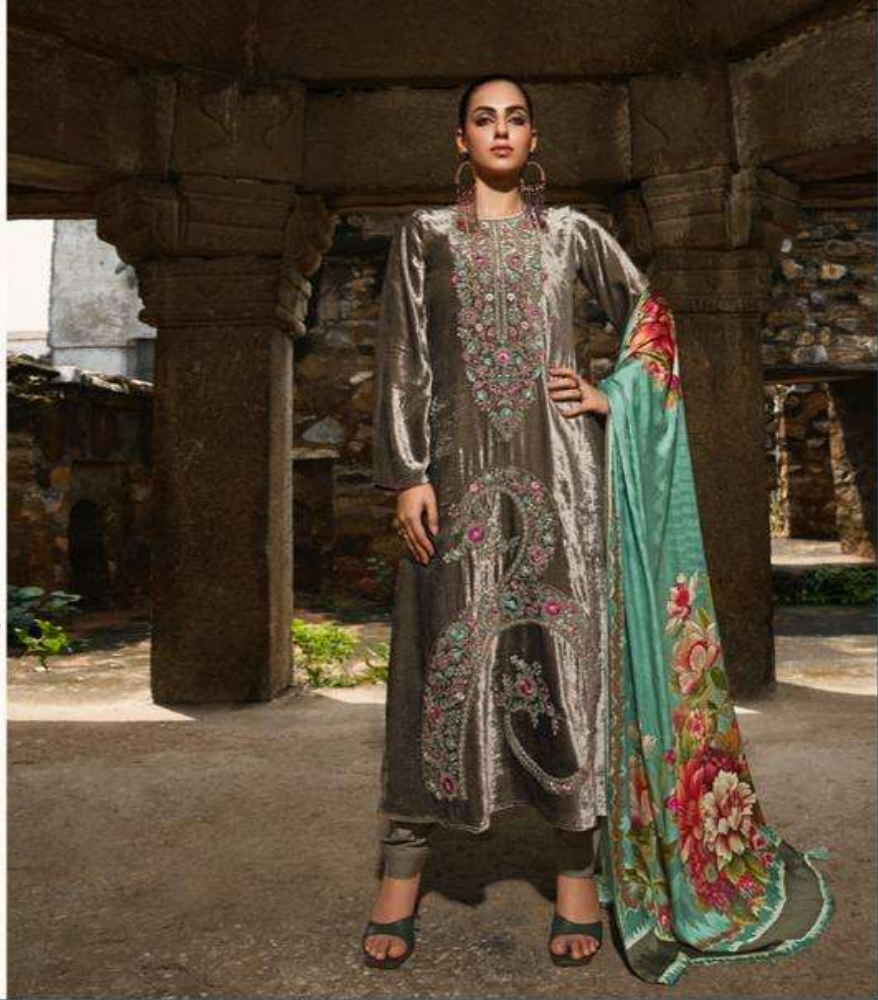

Dress to impress

Wearing velvet, a brush with
tactile opulence.

11006

GULL JEE

Afsana

DESIGN NO.	PRICE	
11001	2399/-	:TOP: VISCOSE VELEV T WITH EMBROIDERY
11002	2399/-	
11003	2399/-	:BOTTAM: PURE VISCOSE PASHMINA
11004	2399/-	
11005	2399/-	:DUPATTA: PURE GAJJI SILK DIGITAL PRINT
11007	2399/-	
Total Pieces: 6		Total Amount: 14394/-+GST