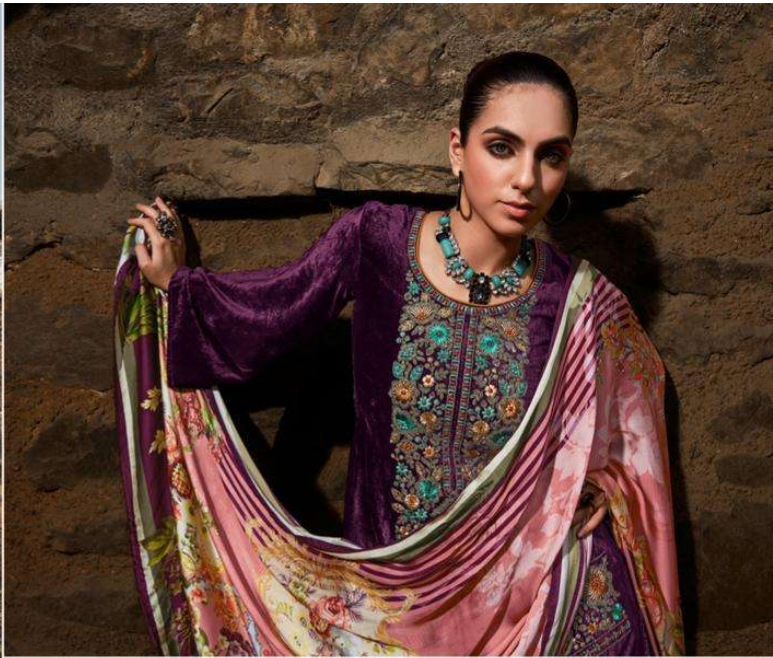

VELVET'S LUSTROUS APPEAL

Dress to impress

11006