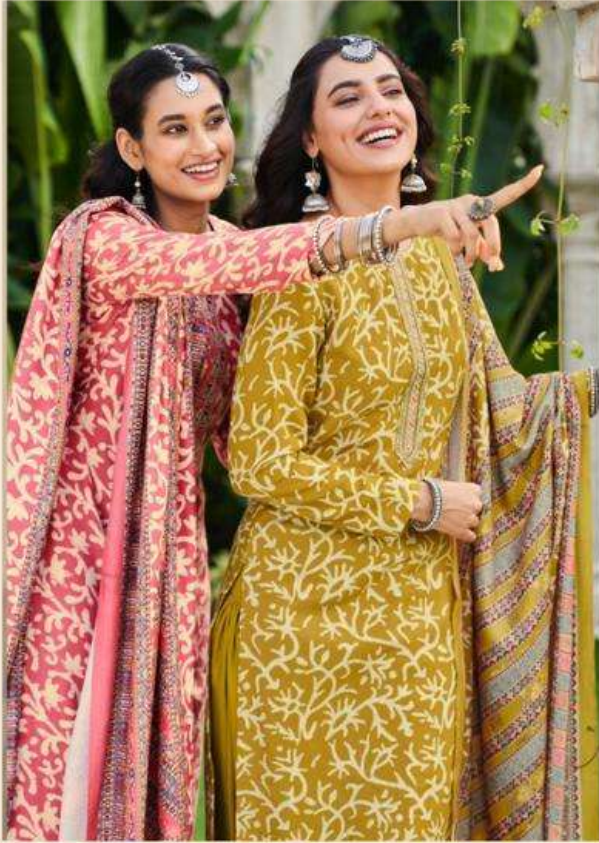

CODE | 13001

CODE | 13002

CODE | 13003

Kesar®

SHAHIN

WE ALWAYS BELIVE IN QUALITY

DESIGN NO.	PRODUCT NAME	PRICE
13001	SHAHIN	680/-
13002	SHAHIN	680/-
13003	SHAHIN	680/-
13004	SHAHIN	680/-
13005	SHAHIN	680/-
13006	SHAHIN	680/-
TOTAL Pcs : 6		TOTAL AMT :4080/-

TOP :PURE PASHMINA PRINT WITH
ELEGANT EMBROIDERY

BOTTOM :PURE SPUN PASHMINA

DUPPTA :PURE SOFT SHAWL DIGITALLY PRINTED