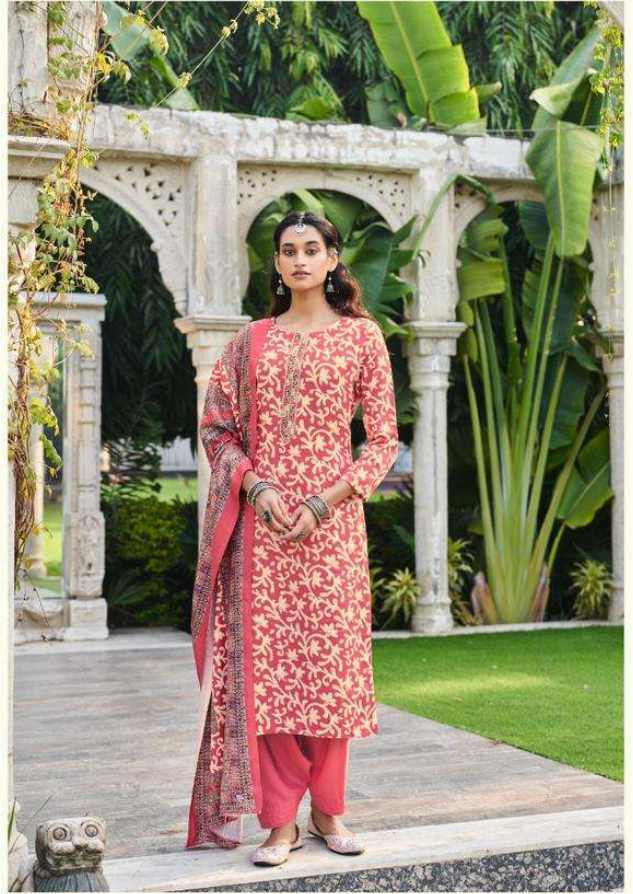

TOP :PURE PASHMINA PRINT WITH  
ELEGANT EMBROIDERY

BOTTOM :PURE SPUN PASHMINA

DUPPTA :PURE SOFT SHAWL DIGITALLY PRINTED

Kesar

LOOK  
CODE I13005

ELEGANCE

TIMELESS

Kesar