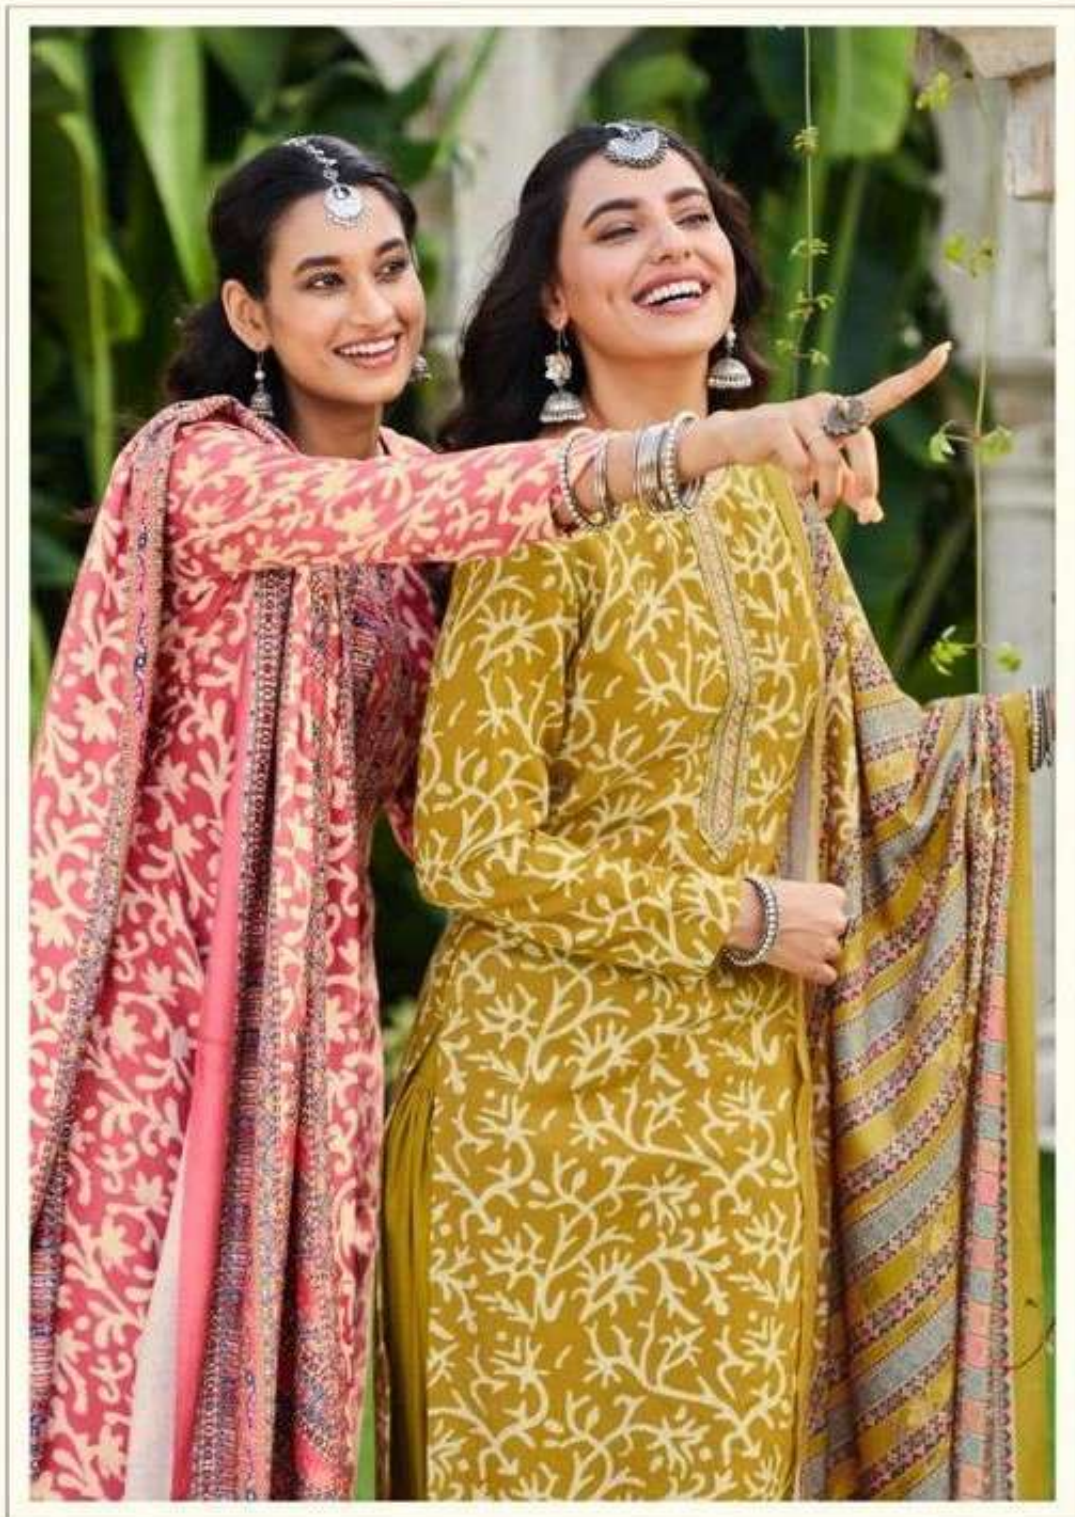

Kesar®

SHAHIN

Kesar

LOOK  
BOOK  
CODE 113006

GLAMOUR

LUXURIOUS

Kesar

SHAHIN

TOP :PURE PASHMINA PRINT WITH  
ELEGANT EMBROIDERY

BOTTOM :PURE SPUN PASHMINA

DUPPTA :PURE SOFT SHAWL DIGITALLY PRINTED

Kesar

LOOK  
CODE I13005

ELEGANCE

TIMELESS

Kesar