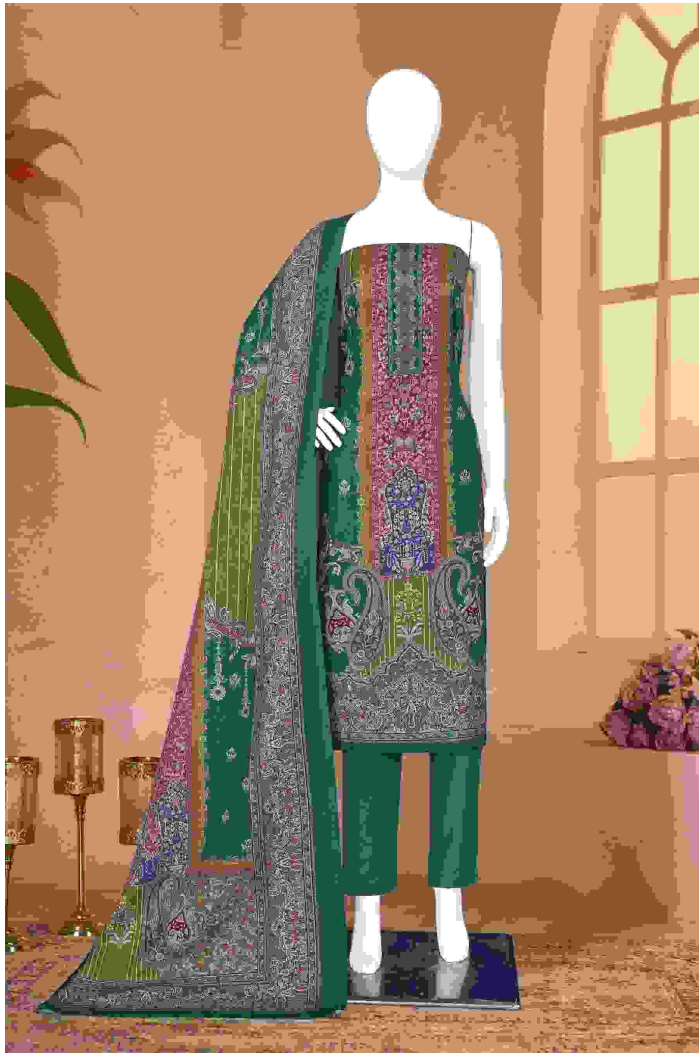

Gipson[®]

DECENT SAFARI

D.NO.2351

Gipson[®]

DECENT SAFARI

TOP :- PURE VISCOSE PASHMINA DIGITAL PRINT

BOTTOM :- PURE VISCOSE PASHMINA DYED D.NO.2351-C

DUPATTA :- PURE VISCOSE PASHMINA DIGITAL PRINT

Gipson[®]

DECENT SAFARI

TOP :- PURE VISCOSE PASHMINA DIGITAL PRINT

BOTTOM :- PURE VISCOSE PASHMINA DYED D.NO.2351-A

DUPATTA :- PURE VISCOSE PASHMINA DIGITAL PRINT

Gipson[®]

DECENT SAFARI

TOP :- PURE VISCOSE PASHMINA DIGITAL PRINT

BOTTOM :- PURE VISCOSE PASHMINA DYED D.NO.2351-D

DUPATTA :- PURE VISCOSE PASHMINA DIGITAL PRINT

Gipson

A

B

DECENT SAFARI
D.NO.2351

C

D

Gipson[®]

DECENT SAFARI

TOP :- PURE VISCOSE PASHMINA DIGITAL PRINT

BOTTOM :- PURE VISCOSE PASHMINA DYED D.NO.2351-B

DUPATTA :- PURE VISCOSE PASHMINA DIGITAL PRINT
