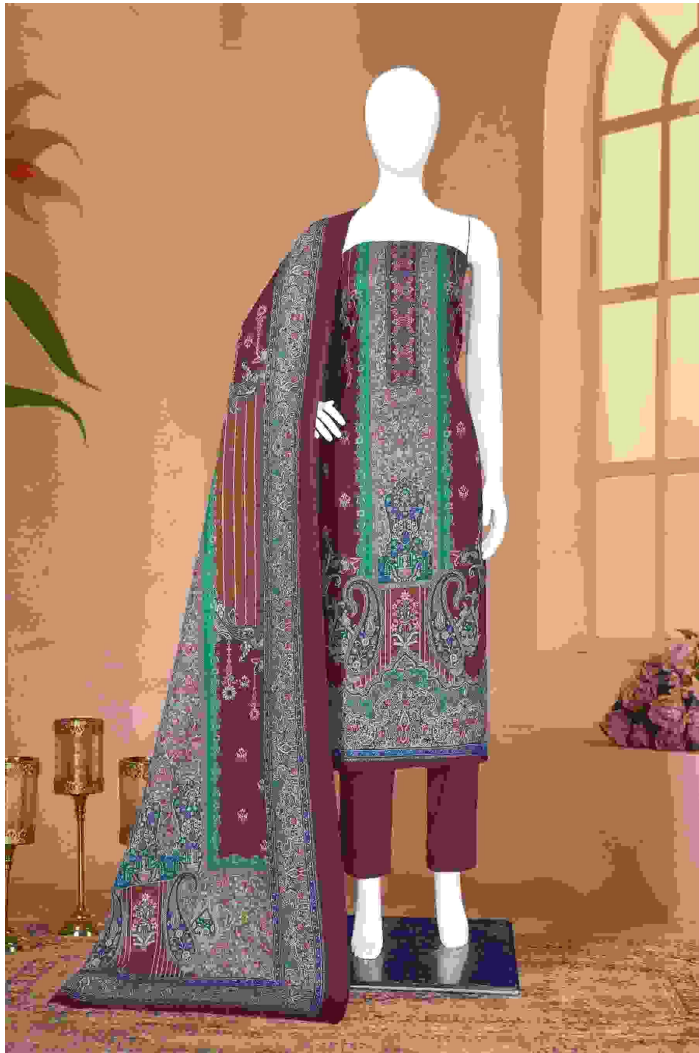

Gipson[®]

DECENT SAFARI

D.NO.2351

Gipson[®]

DECENT SAFARI

TOP :- PURE VISCOSE PASHMINA DIGITAL PRINT

BOTTOM :- PURE VISCOSE PASHMINA DYED D.NO.2351-C

DUPATTA :- PURE VISCOSE PASHMINA DIGITAL PRINT

Gipson[®]

DECENT SAFARI

TOP :- PURE VISCOSE PASHMINA DIGITAL PRINT

BOTTOM :- PURE VISCOSE PASHMINA DYED D.NO.2351-A

DUPATTA :- PURE VISCOSE PASHMINA DIGITAL PRINT

Gipson[®]

DECENT SAFARI

TOP :- PURE VISCOSE PASHMINA DIGITAL PRINT

BOTTOM :- PURE VISCOSE PASHMINA DYED D.NO.2351-D

DUPATTA :- PURE VISCOSE PASHMINA DIGITAL PRINT

Gipson

A

B

DECENT SAFARI
D.NO.2351

C

D

Gipson[®]

DECENT SAFARI

TOP :- PURE VISCOSE PASHMINA DIGITAL PRINT

BOTTOM :- PURE VISCOSE PASHMINA DYED D.NO.2351-B

DUPATTA :- PURE VISCOSE PASHMINA DIGITAL PRINT
