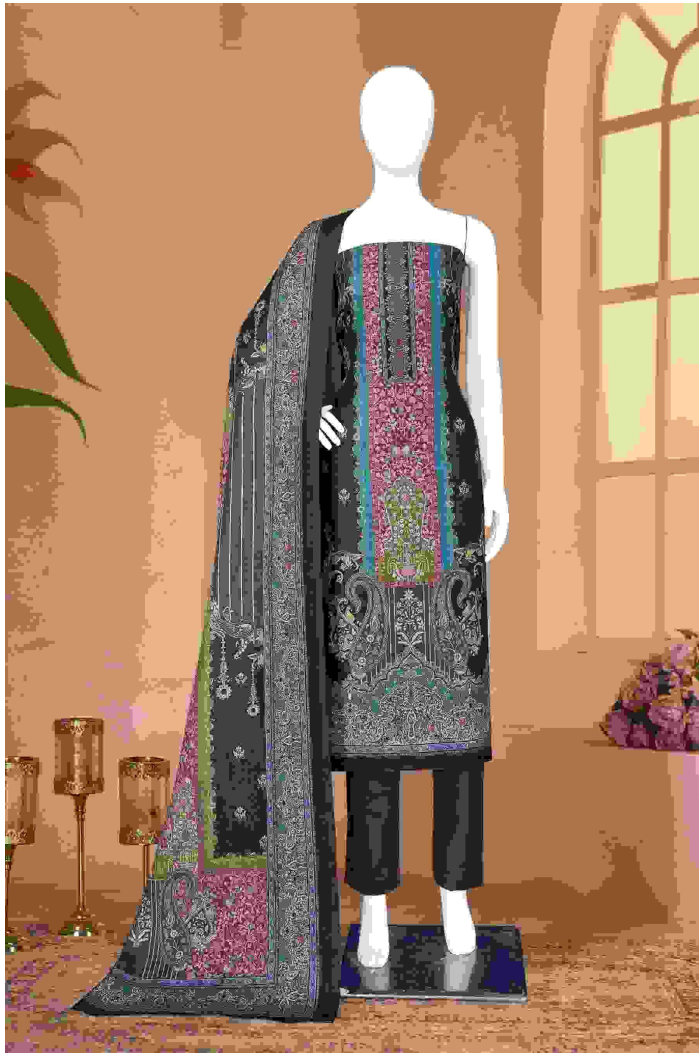

Gipson[®]

DECENT SAFARI

D.NO.2351

Gipson[®]

DECENT SAFARI

TOP :- PURE VISCOSE PASHMINA DIGITAL PRINT

BOTTOM :- PURE VISCOSE PASHMINA DYED D.NO.2351-C

DUPATTA :- PURE VISCOSE PASHMINA DIGITAL PRINT

Gipson[®]

DECENT SAFARI

TOP :- PURE VISCOSE PASHMINA DIGITAL PRINT

BOTTOM :- PURE VISCOSE PASHMINA DYED D.NO.2351-A

DUPATTA :- PURE VISCOSE PASHMINA DIGITAL PRINT

Gipson[®]

DECENT SAFARI

TOP :- PURE VISCOSE PASHMINA DIGITAL PRINT

BOTTOM :- PURE VISCOSE PASHMINA DYED D.NO.2351-D

DUPATTA :- PURE VISCOSE PASHMINA DIGITAL PRINT

Gipson

A

B

DECENT SAFARI
D.NO.2351

C

D

Gipson[®]

DECENT SAFARI

TOP :- PURE VISCOSE PASHMINA DIGITAL PRINT

BOTTOM :- PURE VISCOSE PASHMINA DYED D.NO.2351-B

DUPATTA :- PURE VISCOSE PASHMINA DIGITAL PRINT
